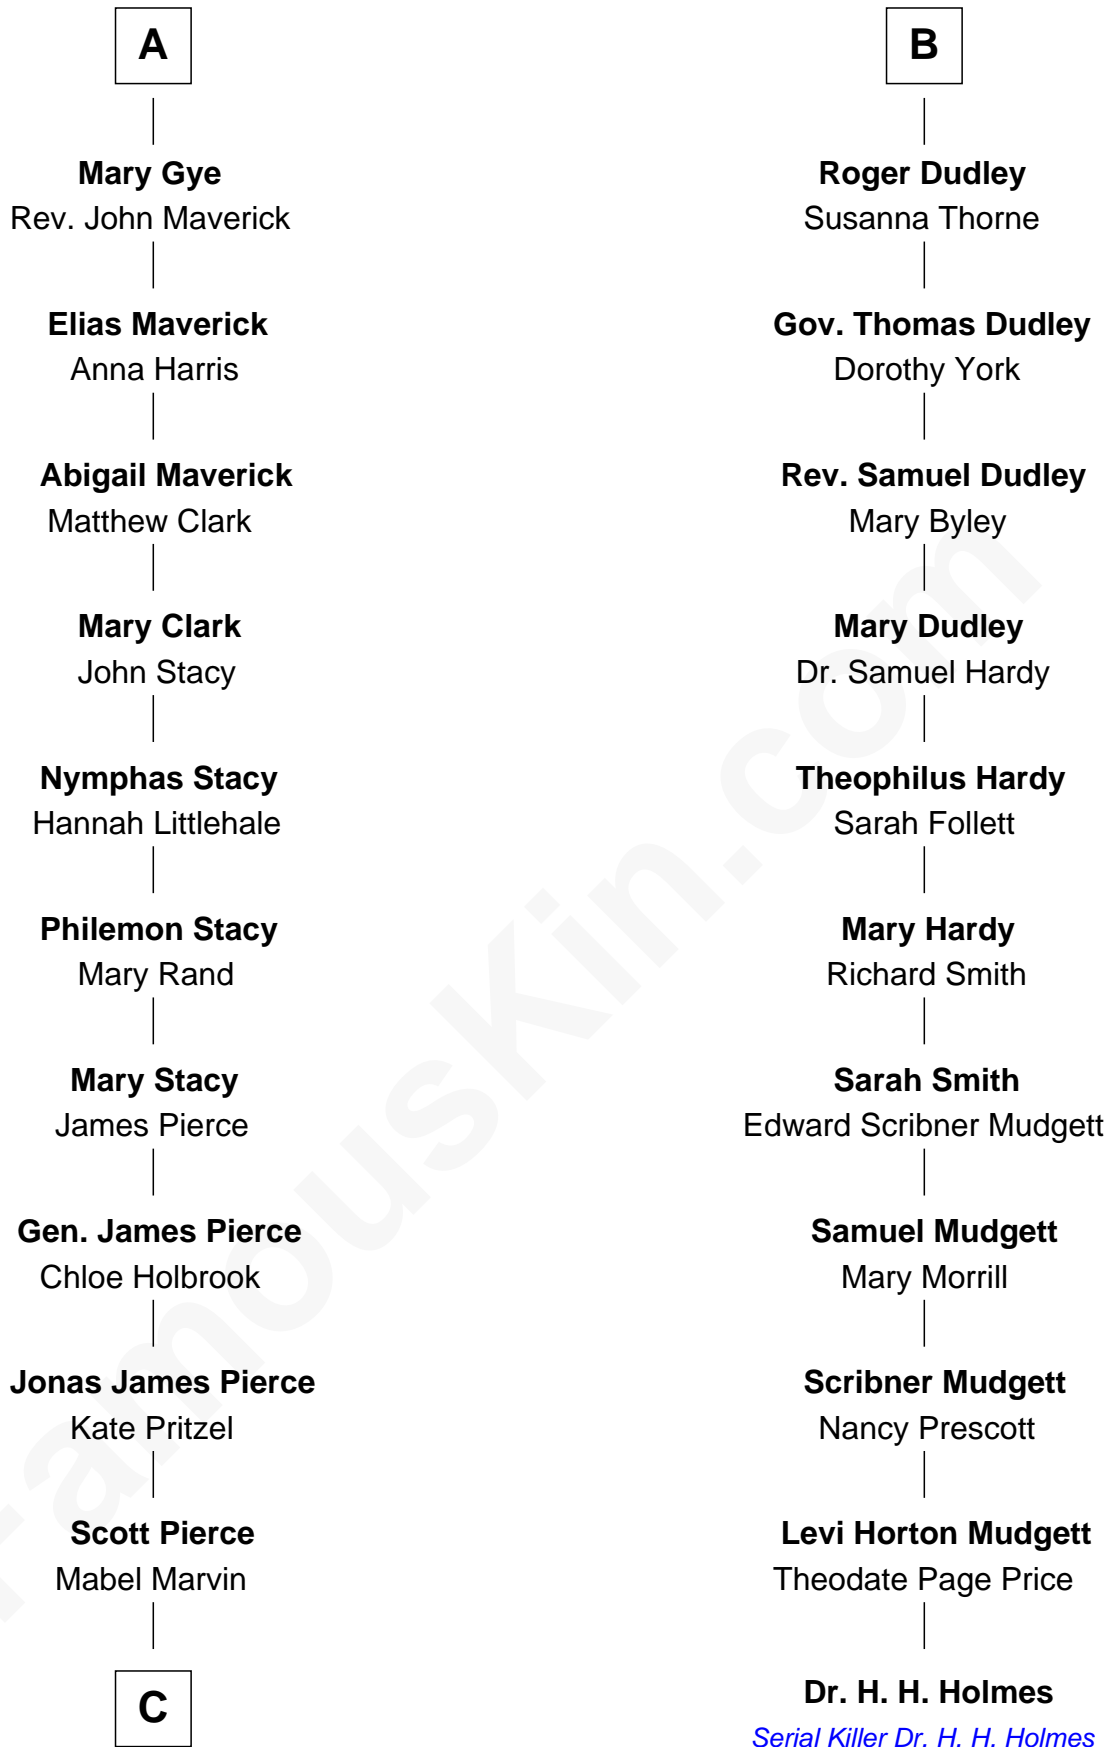

FamousKin.com Relationship Chart of

George W. Bush
43rd U.S. President

17th cousin 2 times removed of

Dr. H. H. Holmes

Serial Killer aka "Devil in the White City"

Richard Fitzalan
Eleanor Plantagenet

C

—
Marvin Pierce
Pauline Robinson

—
Barbara Pierce
George Herbert Walker Bush

—
George W. Bush
43rd U.S. President

FamousKin.com