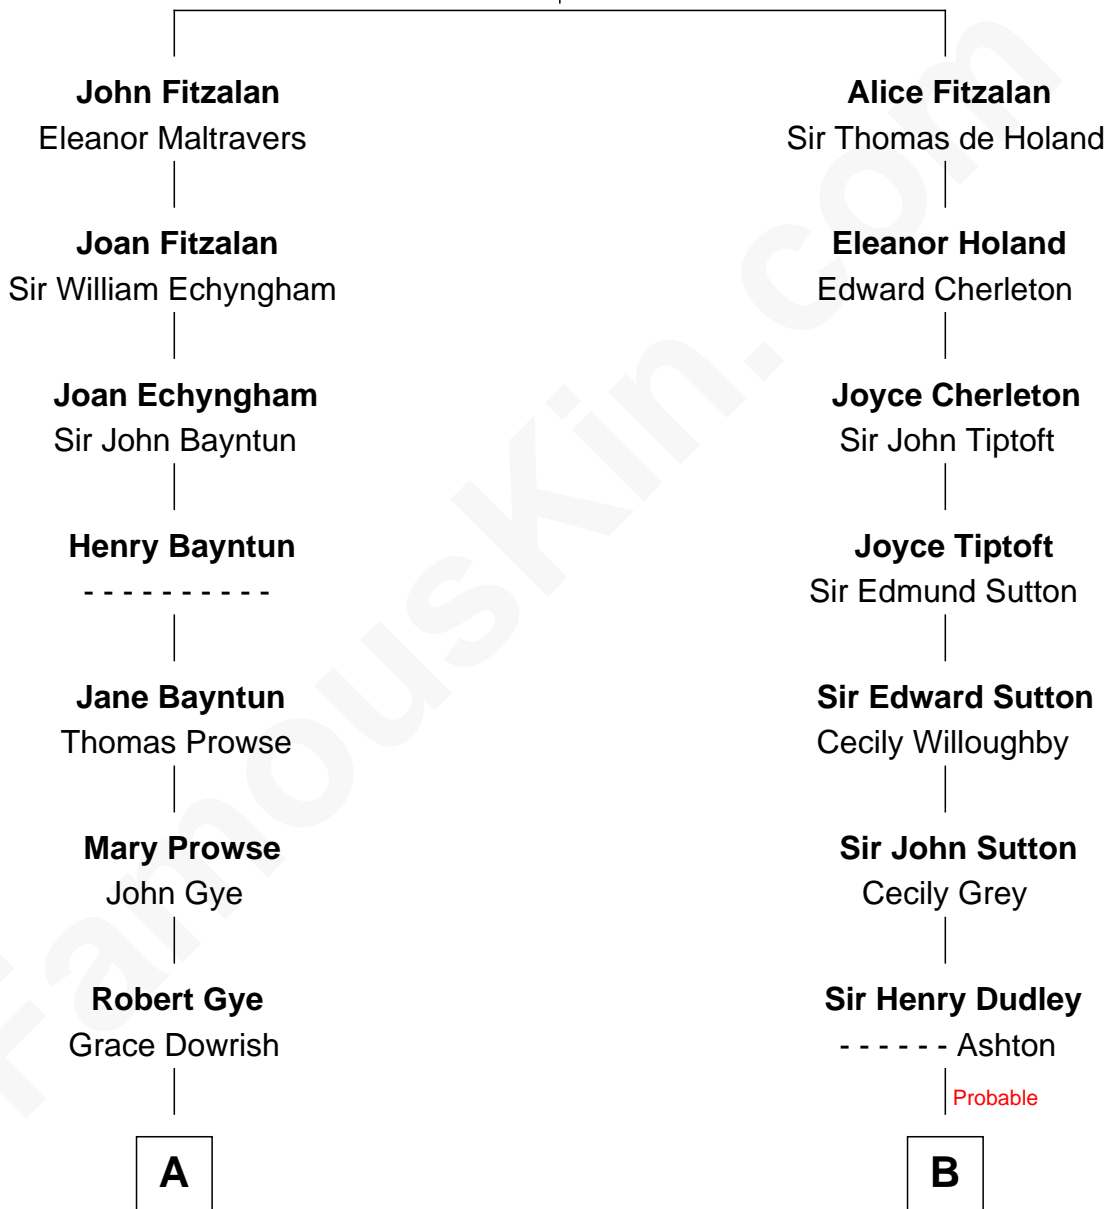

FamousKin.com Relationship Chart of

George W. Bush
43rd U.S. President

17th cousin 2 times removed of

Dr. H. H. Holmes

Serial Killer aka "Devil in the White City"

Richard Fitzalan
Eleanor Plantagenet

C

—
Marvin Pierce
Pauline Robinson

—
Barbara Pierce
George Herbert Walker Bush

—
George W. Bush
43rd U.S. President

FamousKin.com