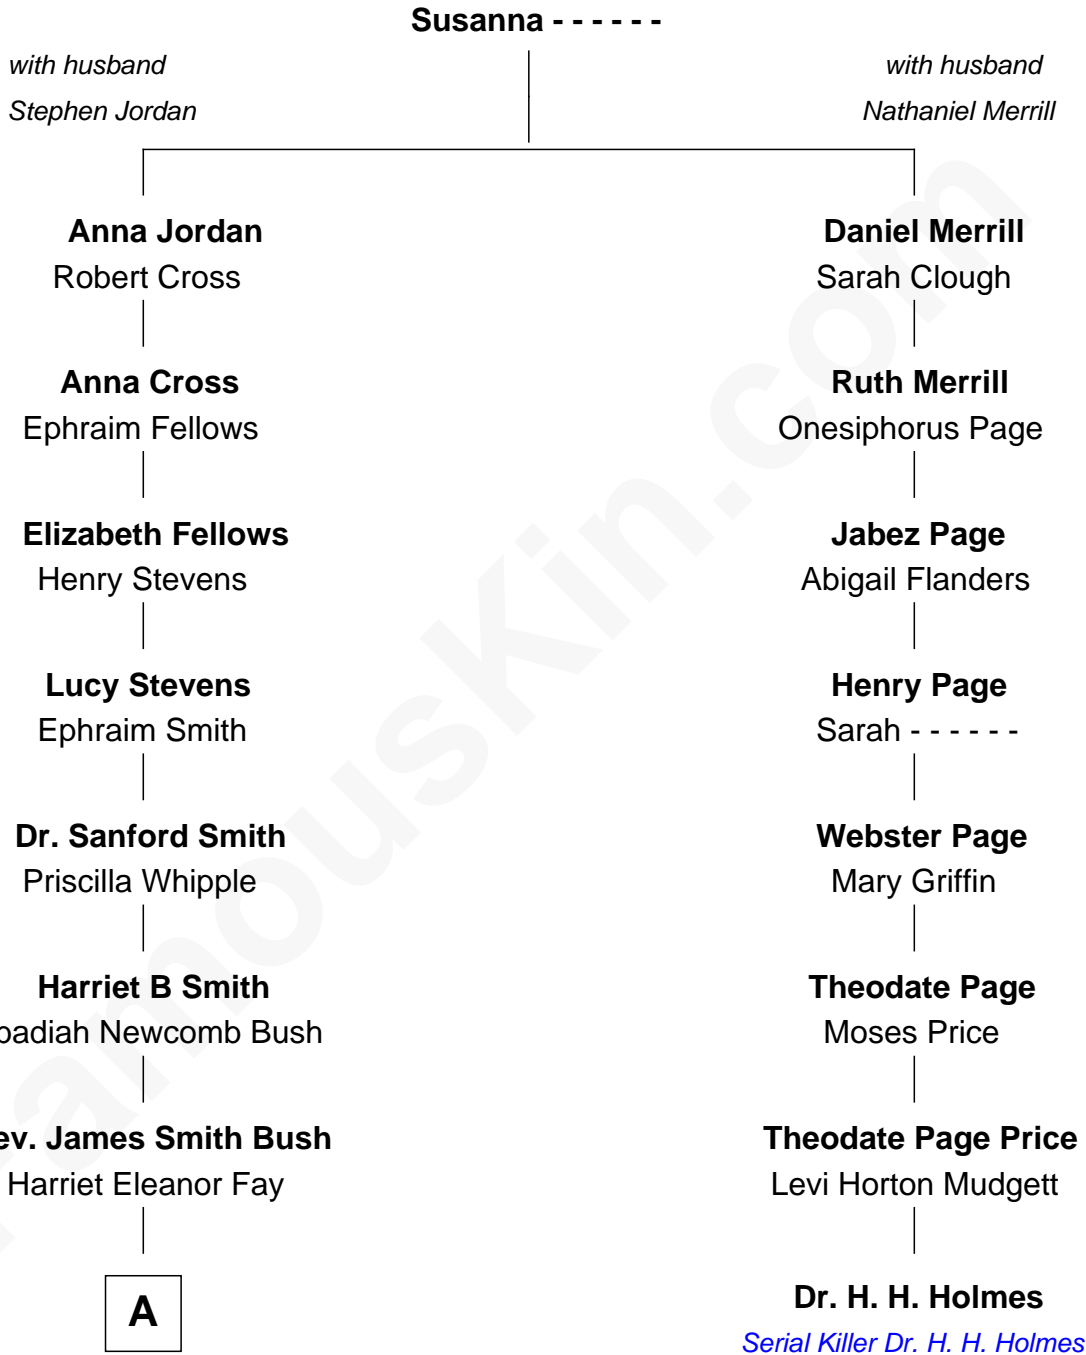

FamousKin.com Relationship Chart of

George W. Bush
43rd U.S. President

7th cousin 3 times removed of

Dr. H. H. Holmes
Serial Killer aka "Devil in the White City"

A

—
Samuel Prescott Bush

Flora Sheldon

—
Prescott Sheldon Bush

Dorothy Wear Walker

—
George Herbert Walker Bush

Barbara Pierce

—
George W. Bush

43rd U.S. President

FamousKin.com