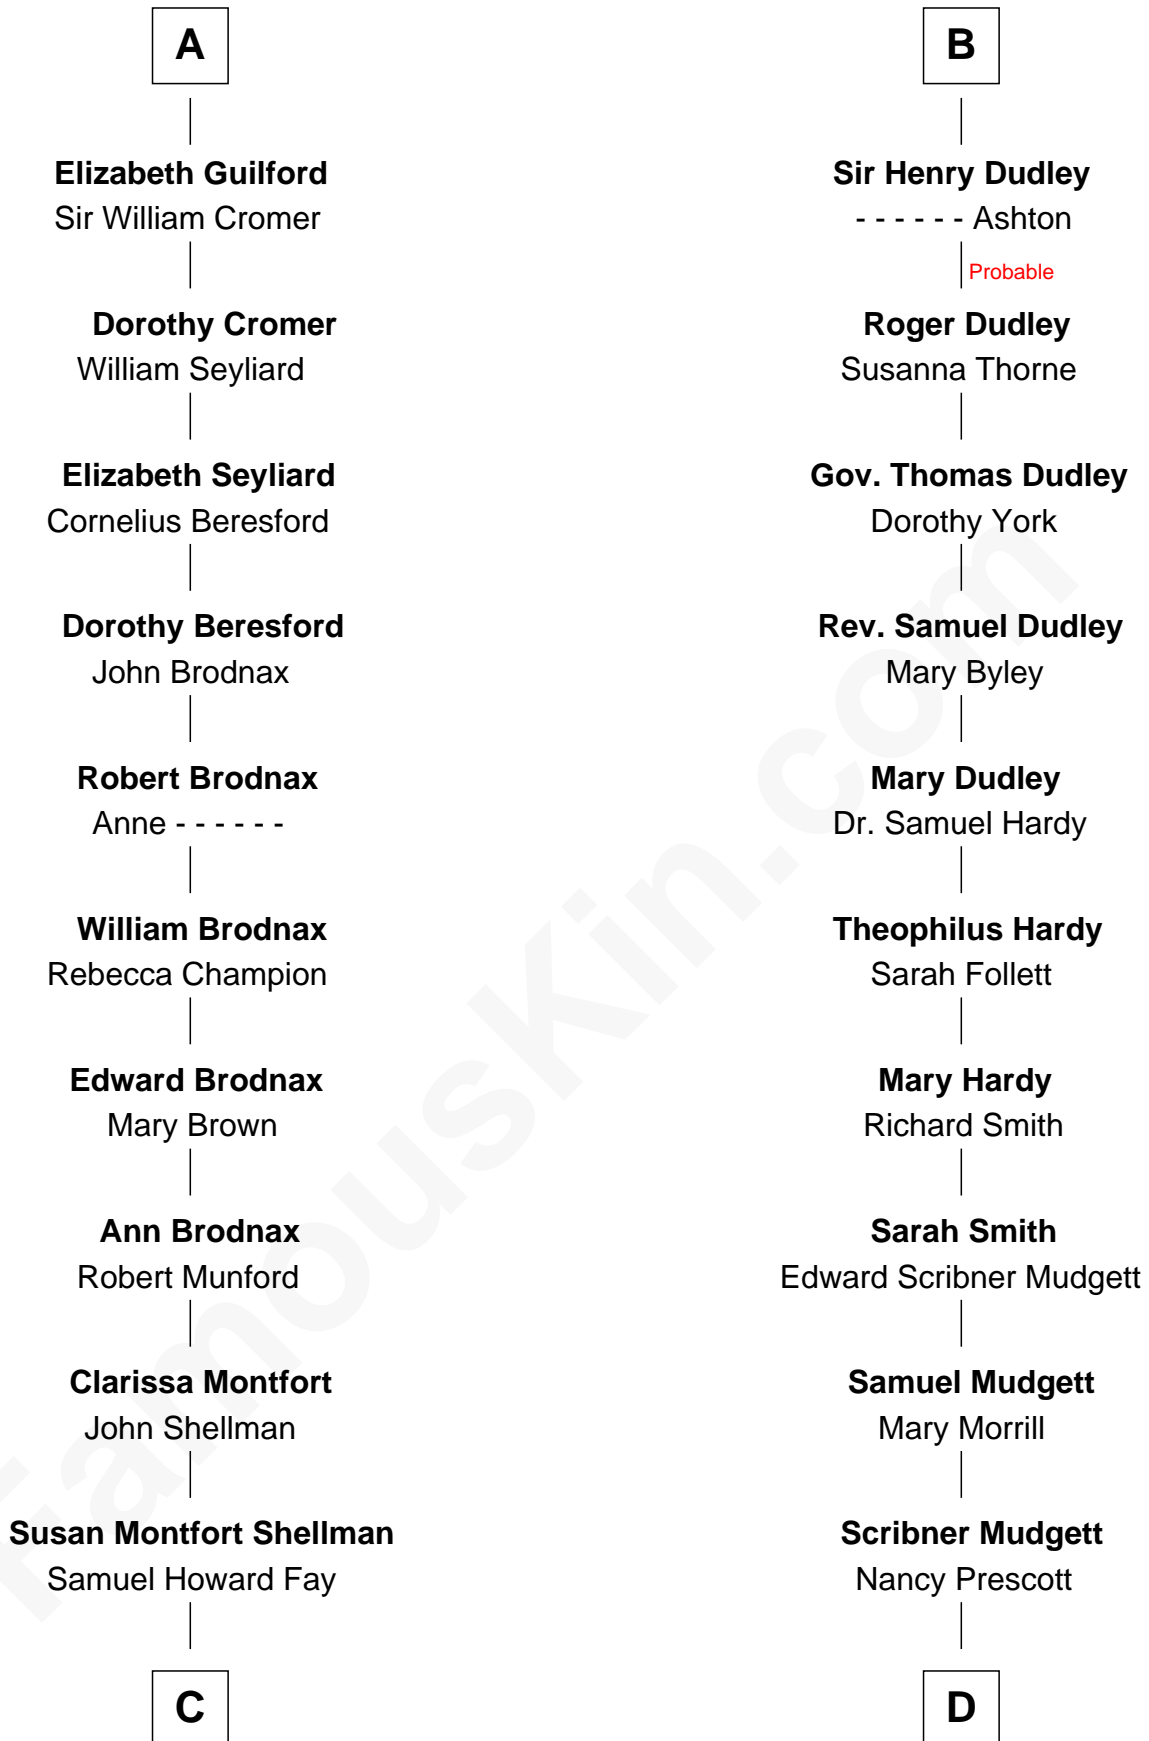

**FamousKin.com**  
**Relationship Chart of**  
**George W. Bush**  
*43rd U.S. President*

**18th cousin 3 times removed of**  
**Dr. H. H. Holmes**  
*Serial Killer aka "Devil in the White City"*

**C**

**Harriet Eleanor Fay**  
Rev. James Smith Bush

**Samuel Prescott Bush**  
Flora Sheldon

**Prescott Sheldon Bush**  
Dorothy Wear Walker

**George Herbert Walker Bush**  
Barbara Pierce

**George W. Bush**  
*43rd U.S. President*

**D**

**Levi Horton Mudgett**  
Theodate Page Price

**Dr. H. H. Holmes**  
*Serial Killer Dr. H. H. Holmes*

FamousKin.com