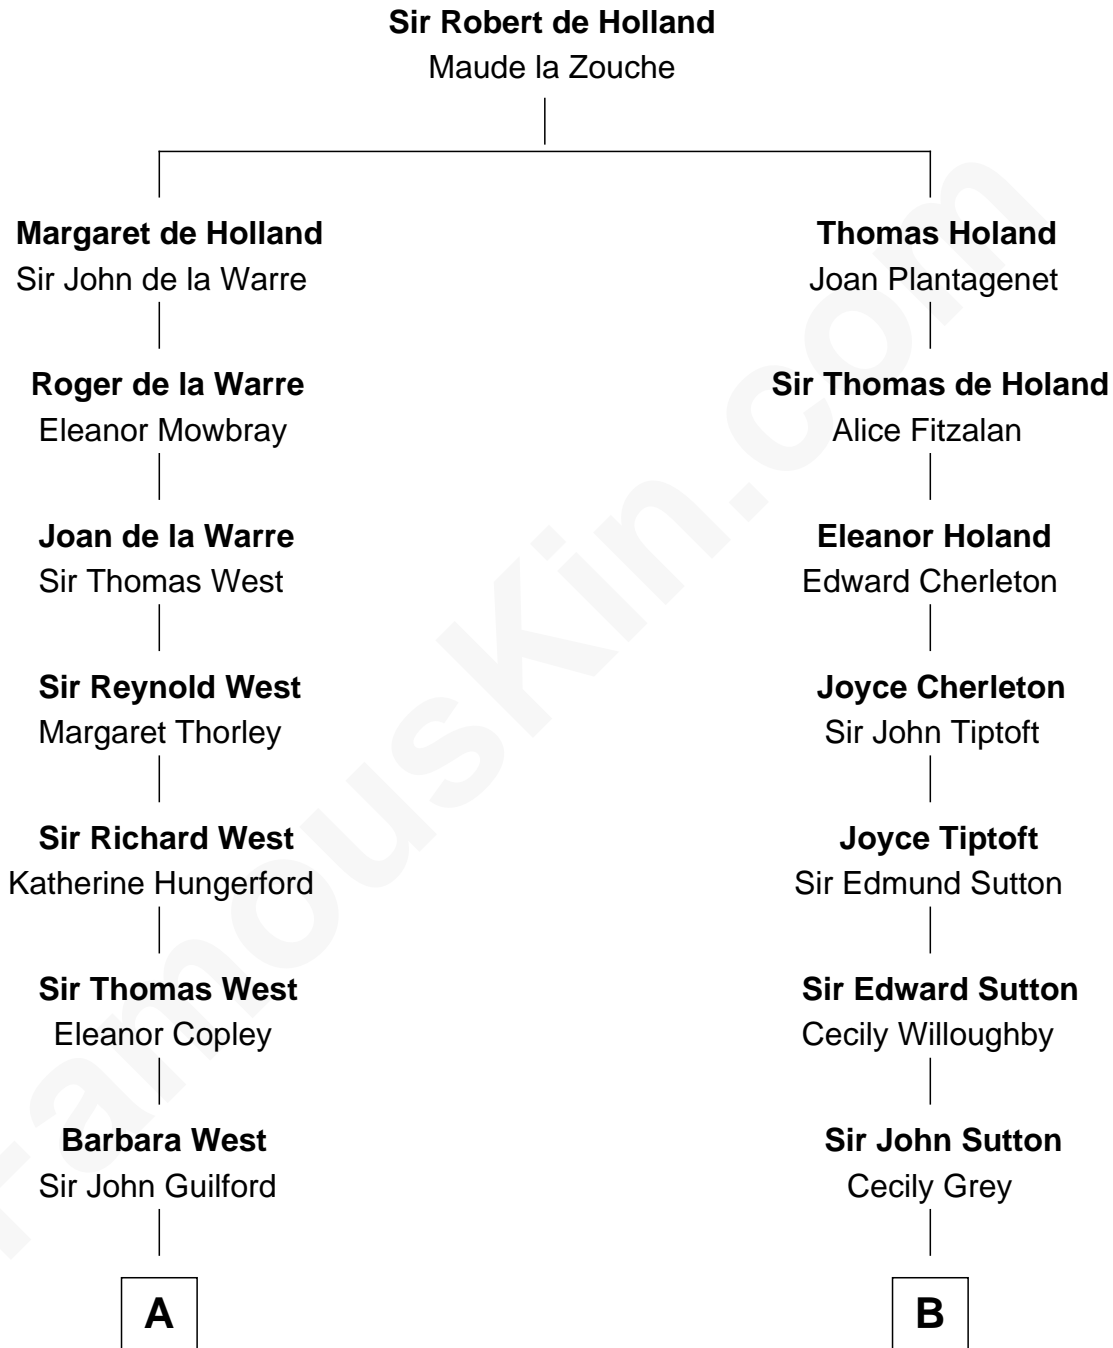

**FamousKin.com**  
**Relationship Chart of**  
**George W. Bush**  
*43rd U.S. President*

**18th cousin 3 times removed of**  
**Dr. H. H. Holmes**  
*Serial Killer aka "Devil in the White City"*

**C**

**Harriet Eleanor Fay**  
Rev. James Smith Bush

**Samuel Prescott Bush**  
Flora Sheldon

**Prescott Sheldon Bush**  
Dorothy Wear Walker

**George Herbert Walker Bush**  
Barbara Pierce

**George W. Bush**  
*43rd U.S. President*

**D**

**Levi Horton Mudgett**  
Theodate Page Price

**Dr. H. H. Holmes**  
*Serial Killer Dr. H. H. Holmes*

FamousKin.com