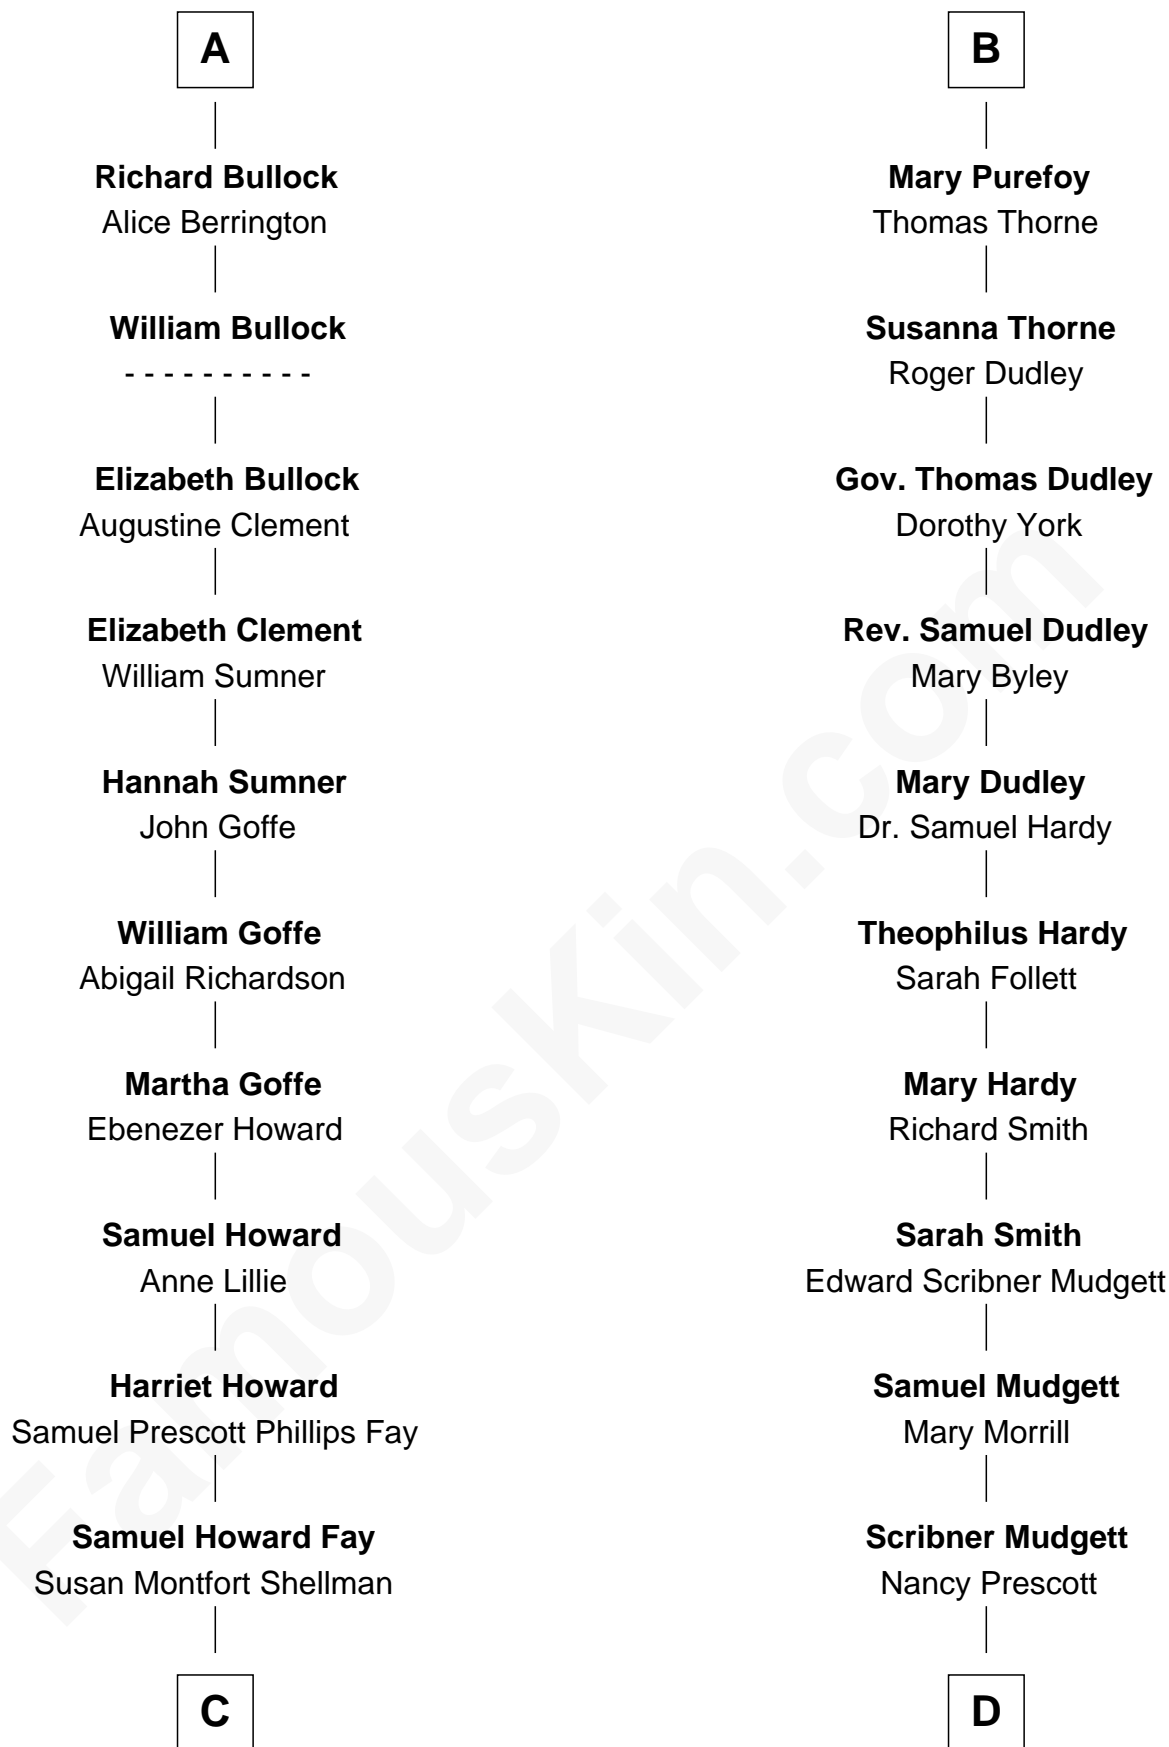

FamousKin.com
Relationship Chart of
George W. Bush
43rd U.S. President

18th cousin 3 times removed of
Dr. H. H. Holmes
Serial Killer aka "Devil in the White City"

C

Harriet Eleanor Fay
Rev. James Smith Bush

Samuel Prescott Bush
Flora Sheldon

Prescott Sheldon Bush
Dorothy Wear Walker

George Herbert Walker Bush
Barbara Pierce

George W. Bush
43rd U.S. President

D

Levi Horton Mudgett
Theodate Page Price

Dr. H. H. Holmes
Serial Killer Dr. H. H. Holmes