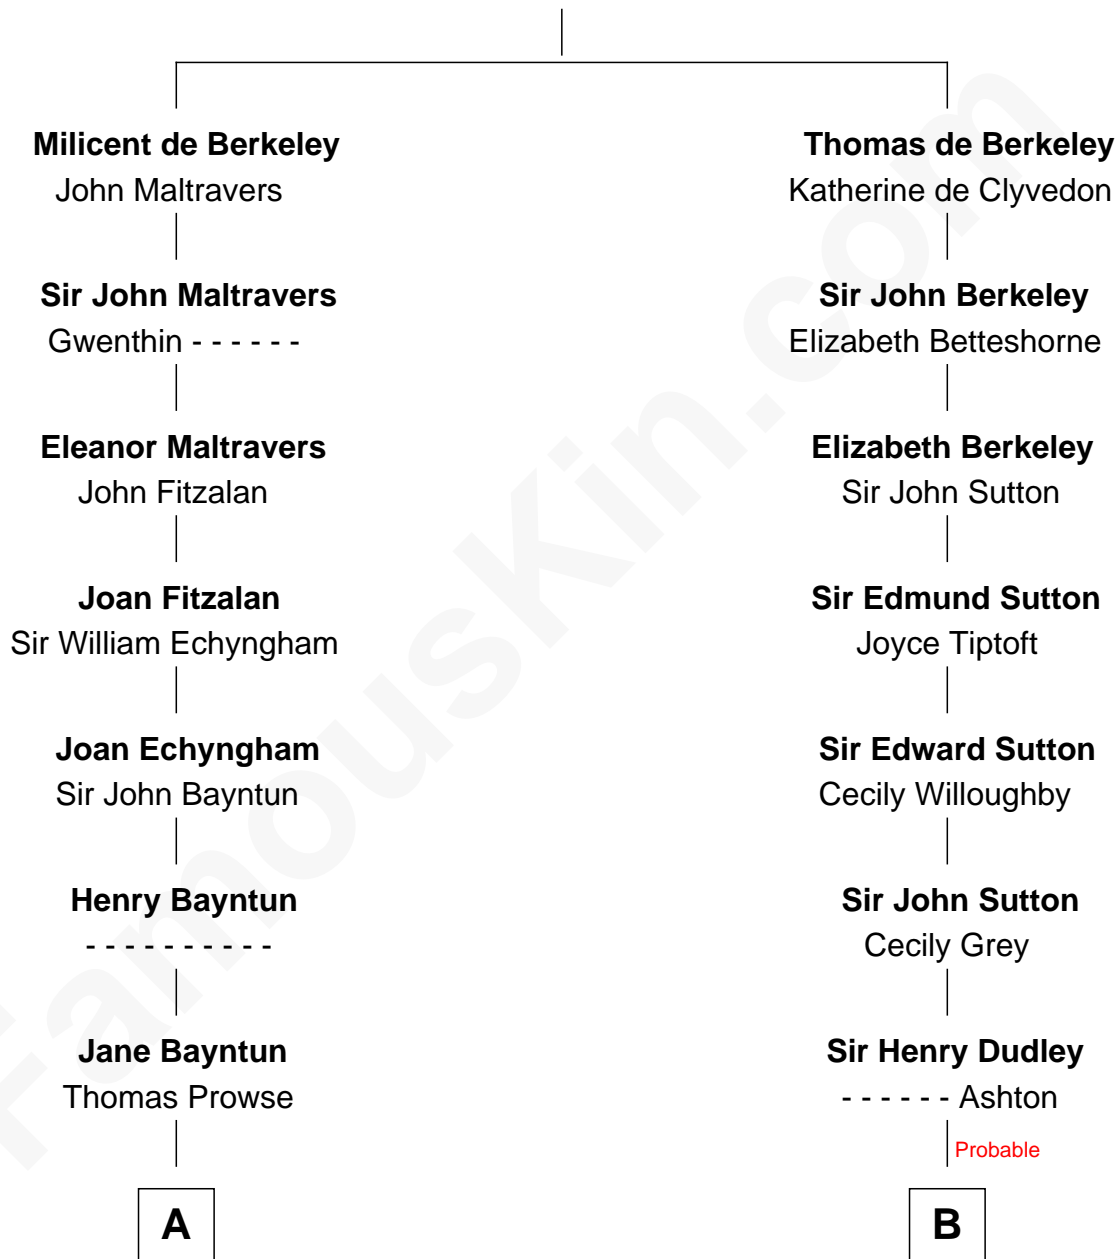

FamousKin.com Relationship Chart of

George W. Bush

43rd U.S. President

17th cousin 4 times removed of

Dr. H. H. Holmes

Serial Killer aka "Devil in the White City"

Sir Maurice de Berkeley

Eve la Zouche

C

Jonas James Pierce

Kate Pritzel

Scott Pierce

Mabel Marvin

Marvin Pierce

Pauline Robinson

Barbara Pierce