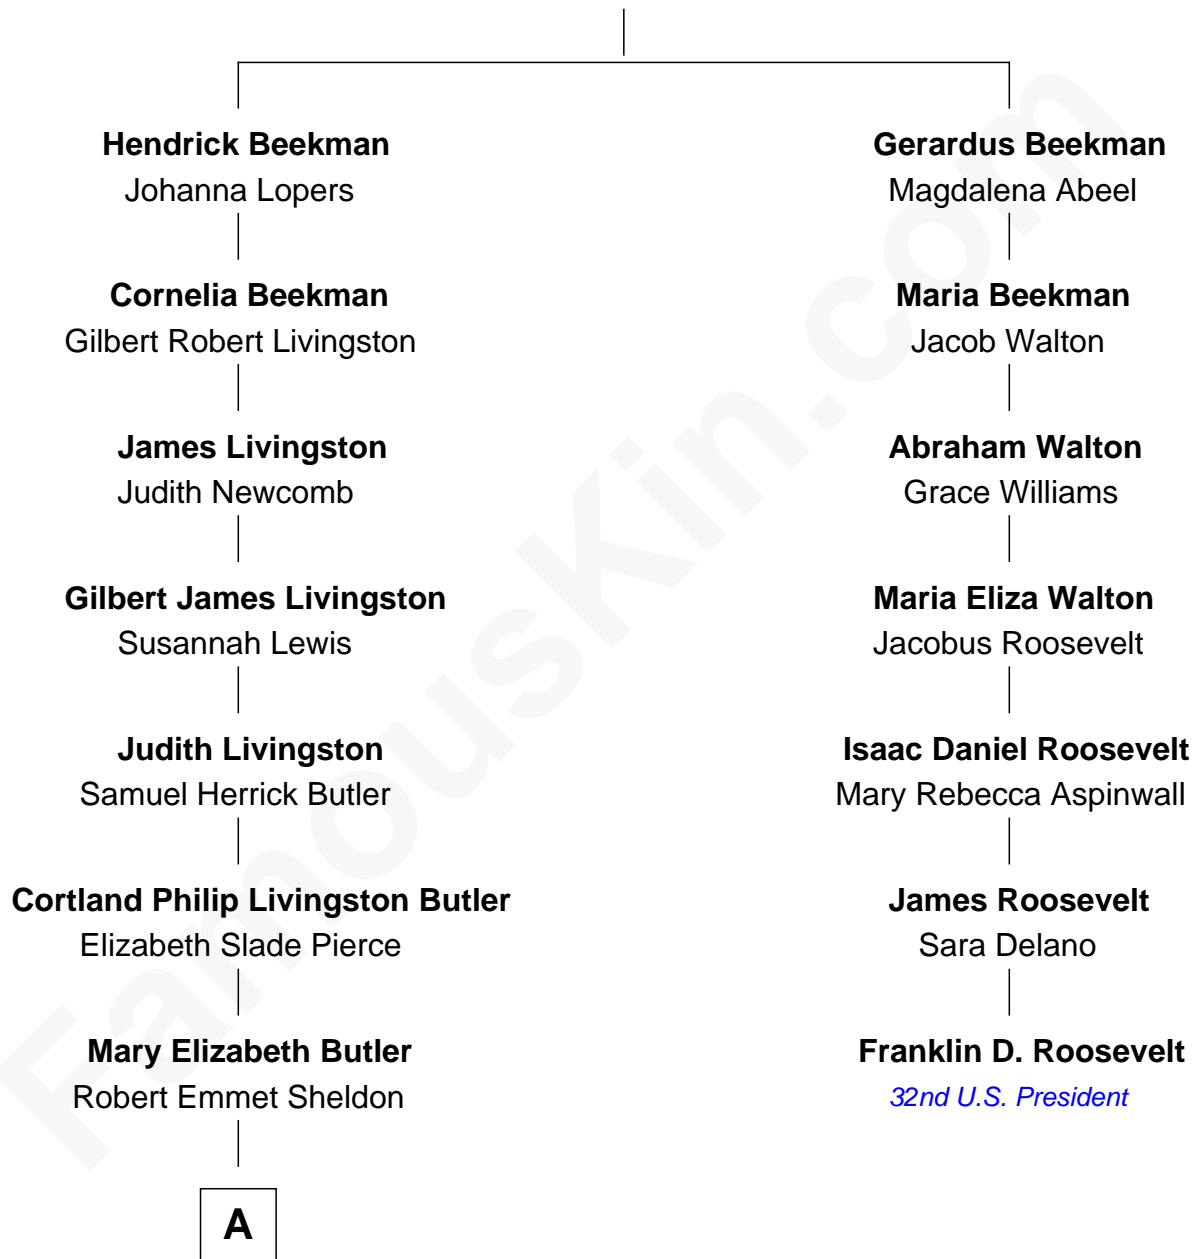

# FamousKin.com Relationship Chart of

**George W. Bush**  
43rd U.S. President

6th cousin 4 times removed of

**Franklin D. Roosevelt**  
32nd U.S. President

**Wilhelmus Hendricksen Beekman**  
Catalyntje De Boog

**A**

**Flora Sheldon**  
Samuel Prescott Bush

**Prescott Sheldon Bush**  
Dorothy Wear Walker

**George Herbert Walker Bush**  
Barbara Pierce

**George W. Bush**  
*43rd U.S. President*

FamousKin.com