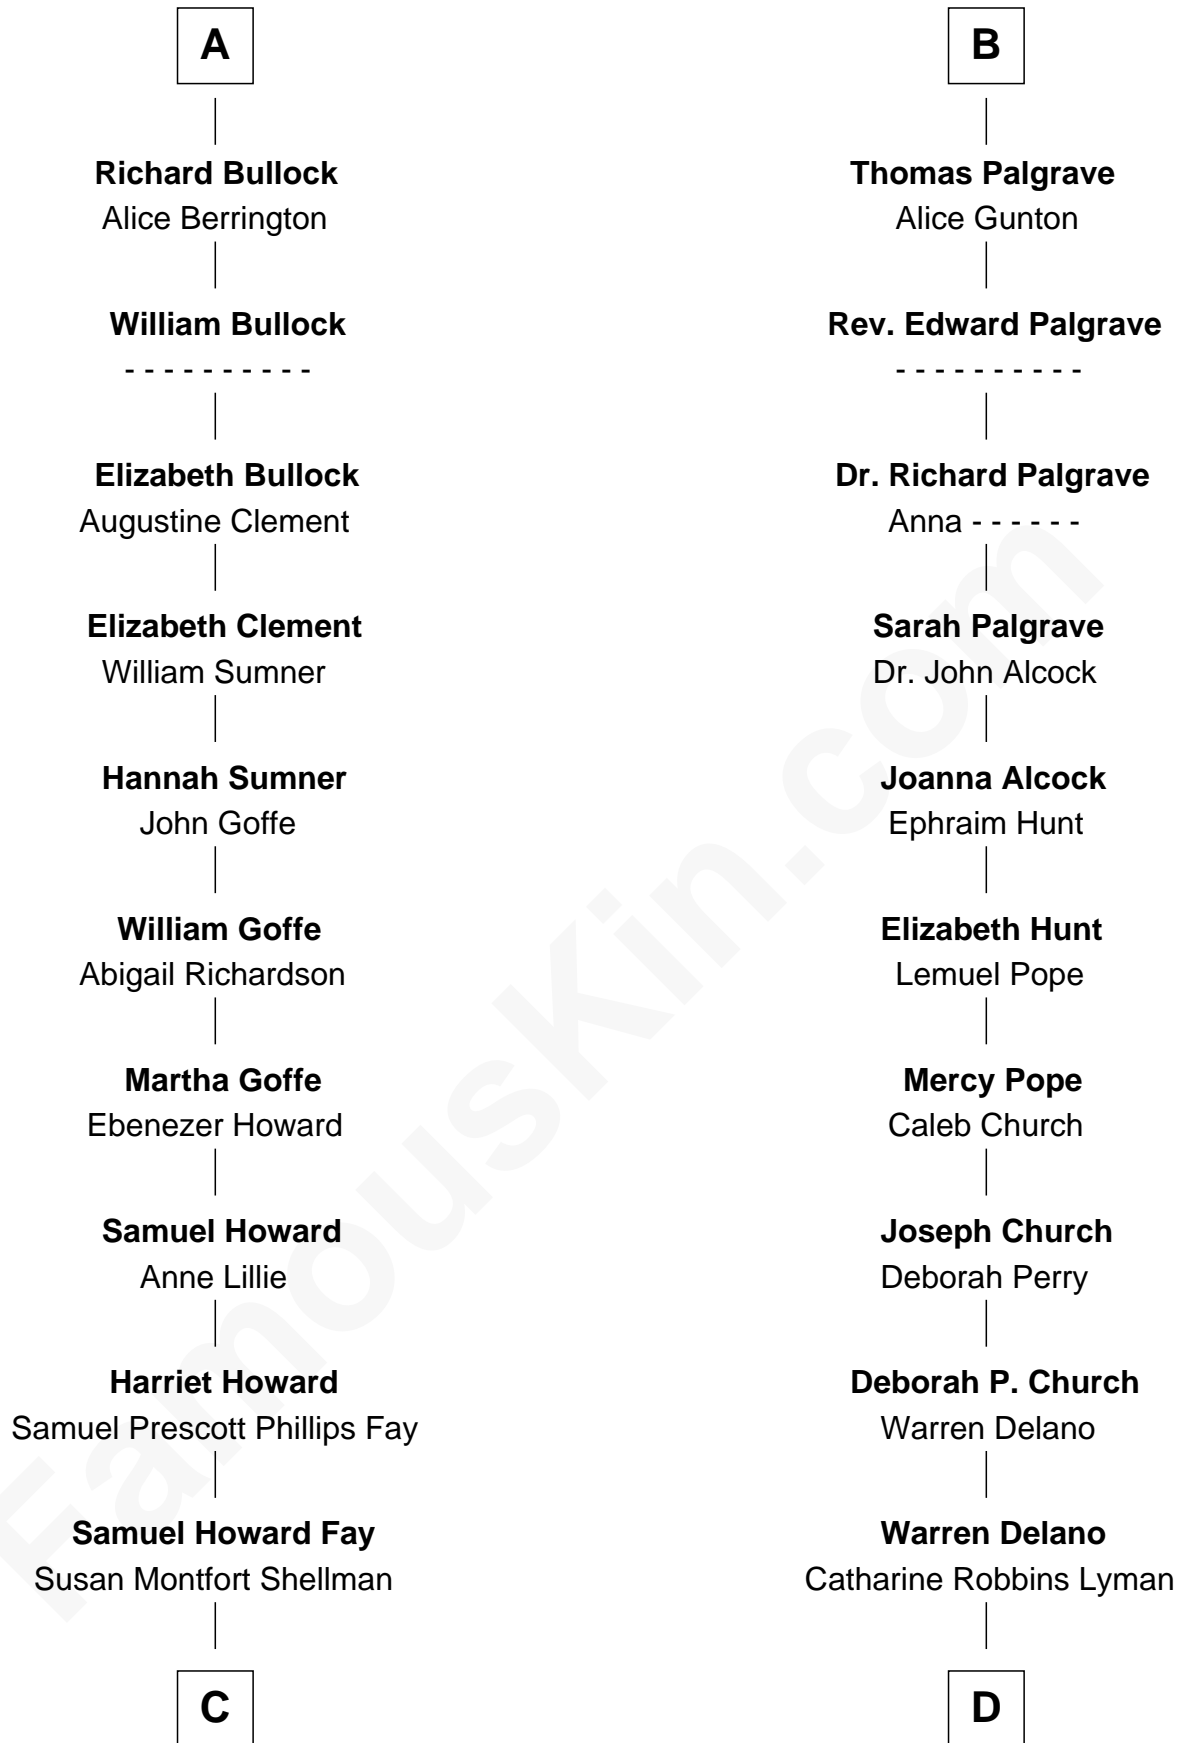

FamousKin.com
Relationship Chart of
George W. Bush
43rd U.S. President

18th cousin 3 times removed of
Franklin D. Roosevelt
32nd U.S. President

Bartholomew de Badlesmere
 Margaret de Clare

C

Harriet Eleanor Fay
Rev. James Smith Bush

Samuel Prescott Bush
Flora Sheldon

Prescott Sheldon Bush
Dorothy Wear Walker

George Herbert Walker Bush
Barbara Pierce

George W. Bush
43rd U.S. President

D

Sara Delano
James Roosevelt

Franklin D. Roosevelt
32nd U.S. President