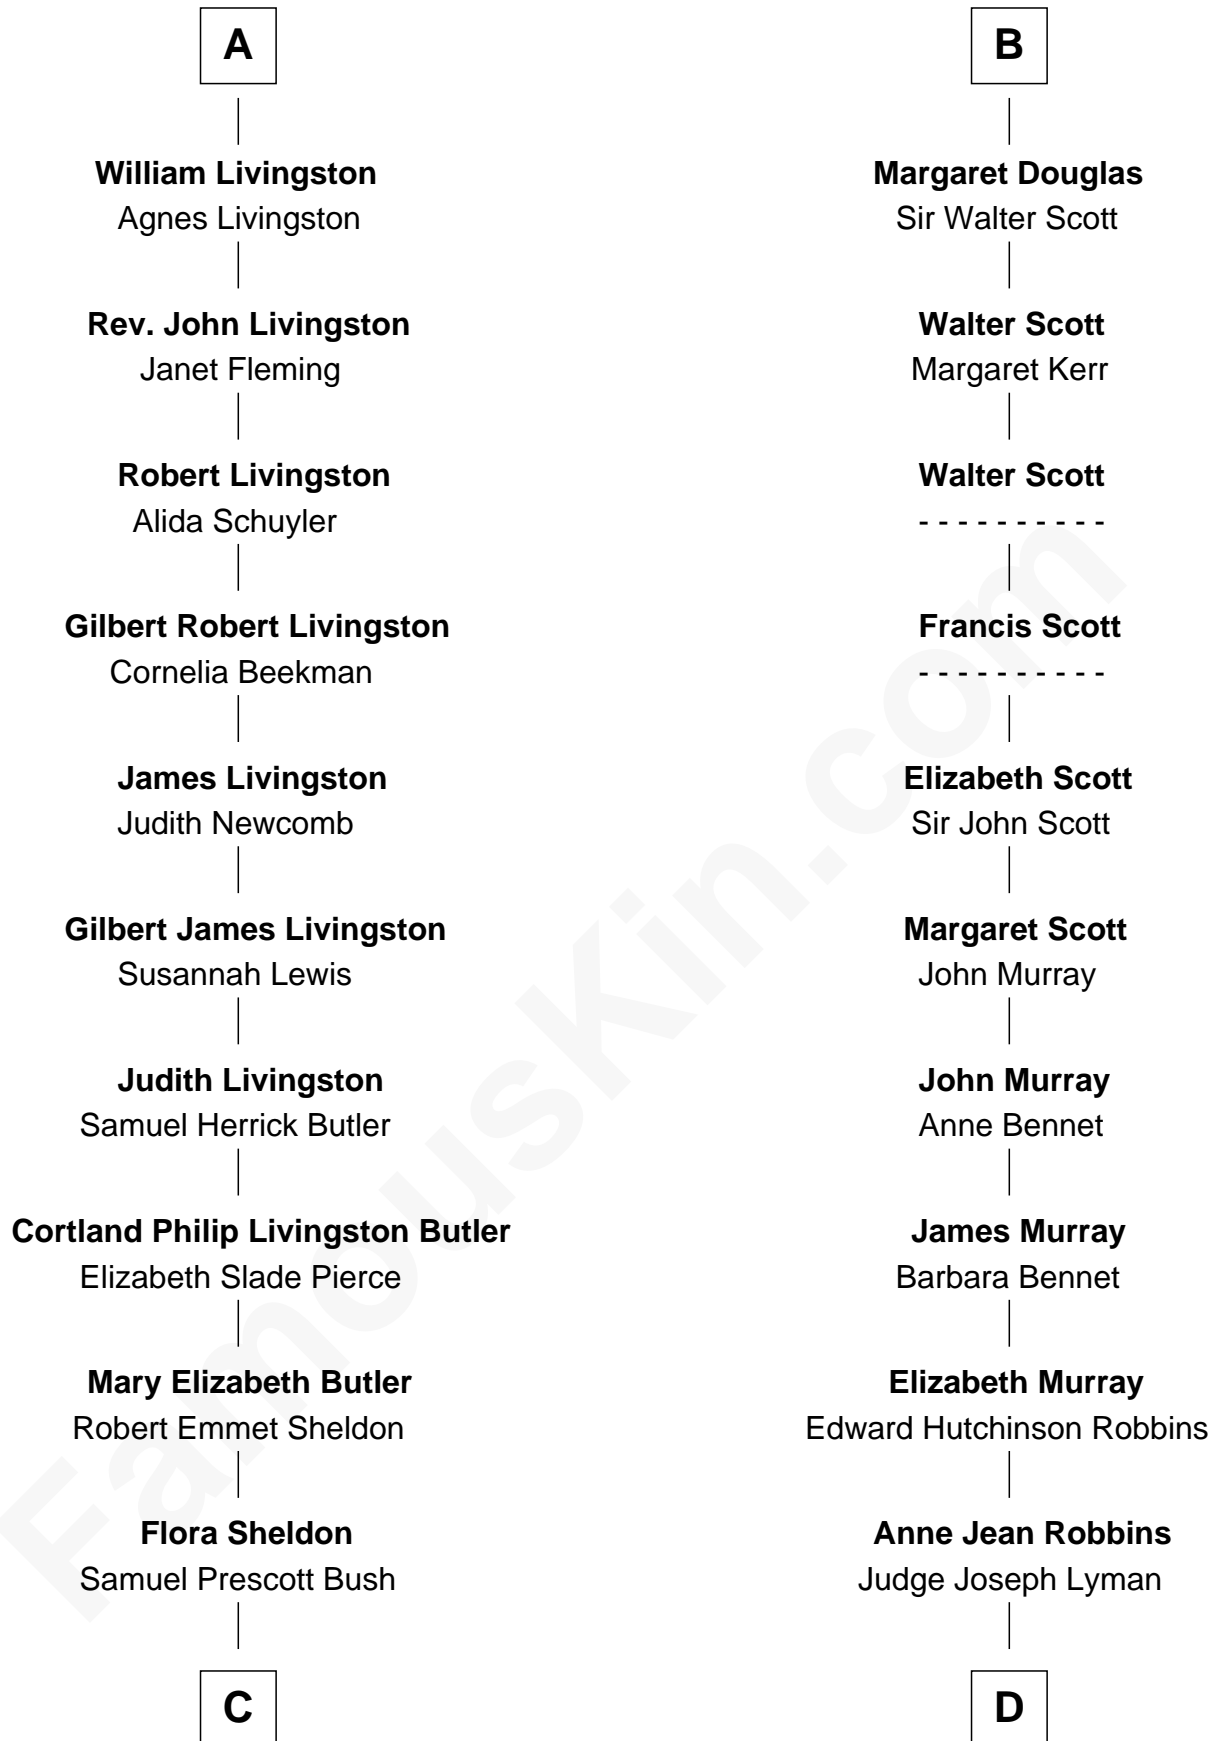

FamousKin.com Relationship Chart of

George W. Bush
43rd U.S. President

19th cousin of

Franklin D. Roosevelt
32nd U.S. President

C

Prescott Sheldon Bush

Dorothy Wear Walker

George Herbert Walker Bush

Barbara Pierce

George W. Bush

43rd U.S. President

D

Catharine Robbins Lyman

Warren Delano

Sara Delano

James Roosevelt