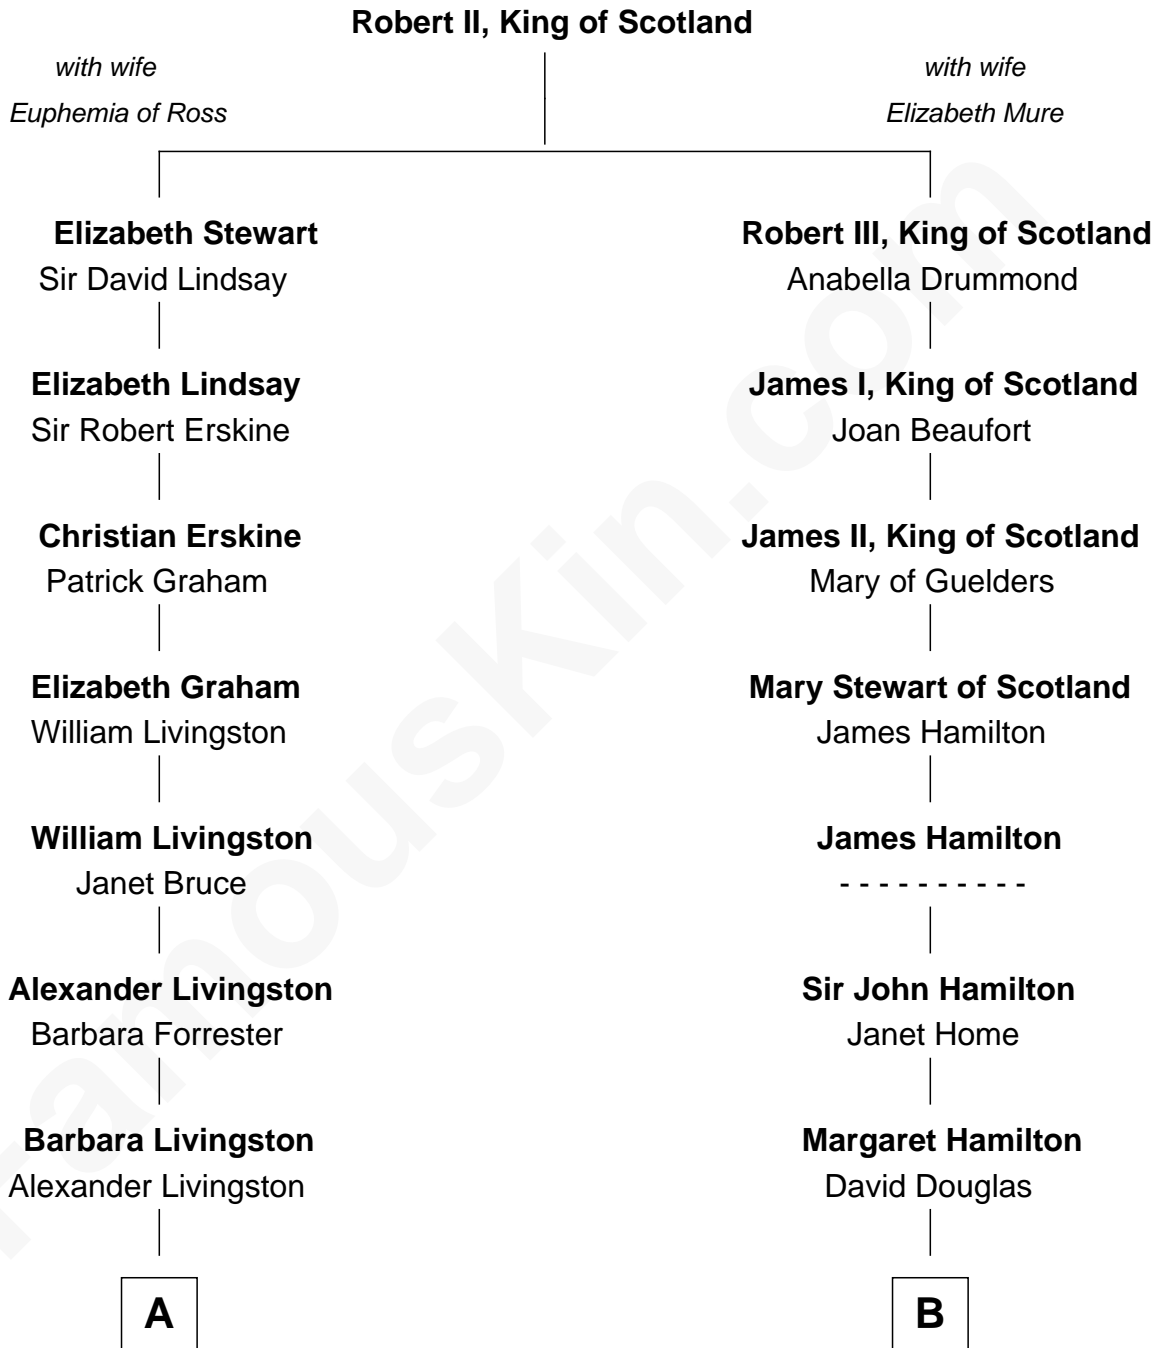

FamousKin.com Relationship Chart of

George W. Bush
43rd U.S. President

19th cousin of

Franklin D. Roosevelt
32nd U.S. President

C

Prescott Sheldon Bush

Dorothy Wear Walker

George Herbert Walker Bush

Barbara Pierce

George W. Bush

43rd U.S. President

D

Catharine Robbins Lyman

Warren Delano

Sara Delano

James Roosevelt