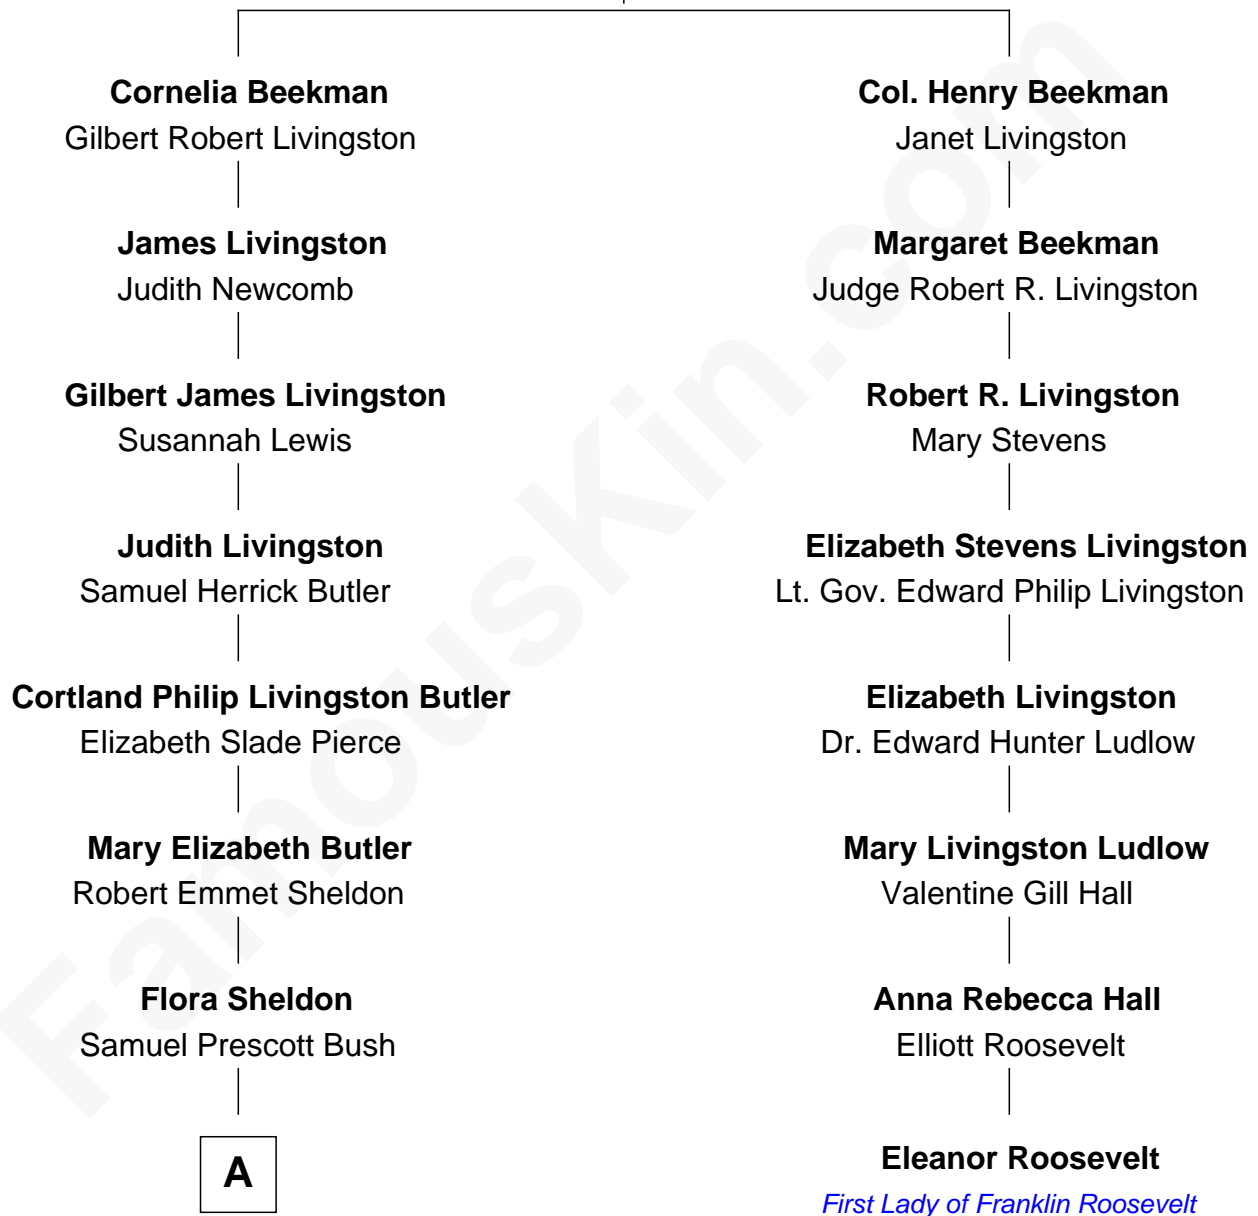

# FamousKin.com Relationship Chart of

**George W. Bush**

*43rd U.S. President*

7th cousin 2 times removed of

**Eleanor Roosevelt**

*First Lady of President Franklin D. Roosevelt*

**Hendrick Beekman**

Johanna Lopers

**A**

—  
**Prescott Sheldon Bush**

Dorothy Wear Walker

—  
**George Herbert Walker Bush**

Barbara Pierce

—  
**George W. Bush**

*43rd U.S. President*

FamousKin.com