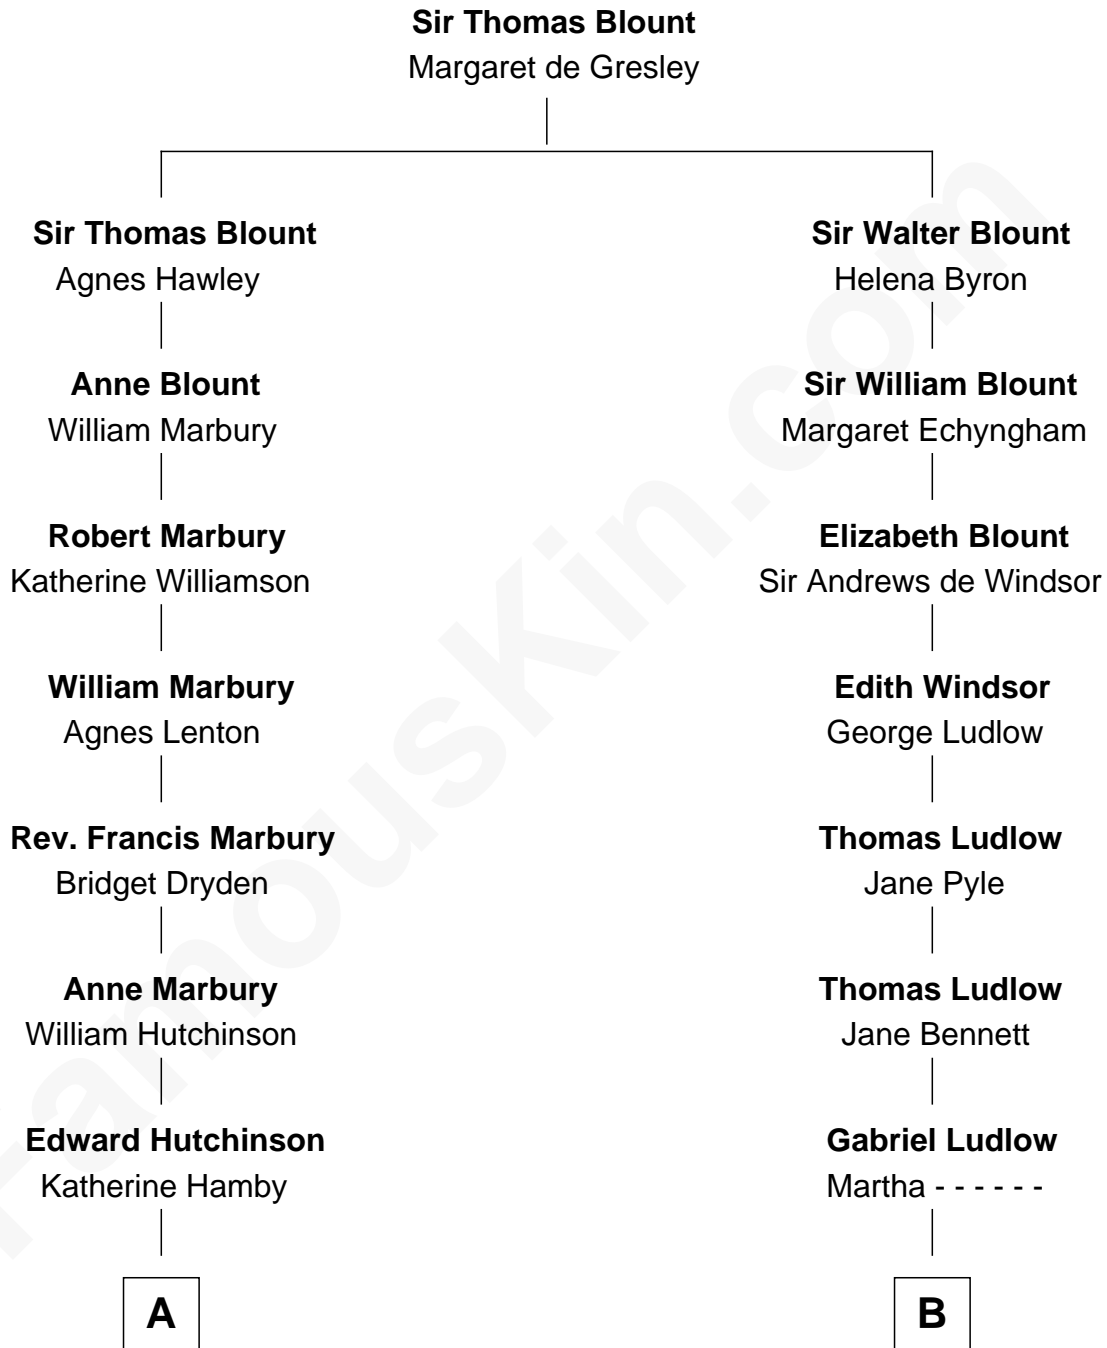

**FamousKin.com**  
**Relationship Chart of**  
**George W. Bush**  
*43rd U.S. President*

**14th cousin 4 times removed of**

**Eleanor Roosevelt**  
*First Lady of President Franklin D. Roosevelt*

C

George Herbert Walker Bush

Barbara Pierce

George W. Bush

*43rd U.S. President*

FamousKin.com