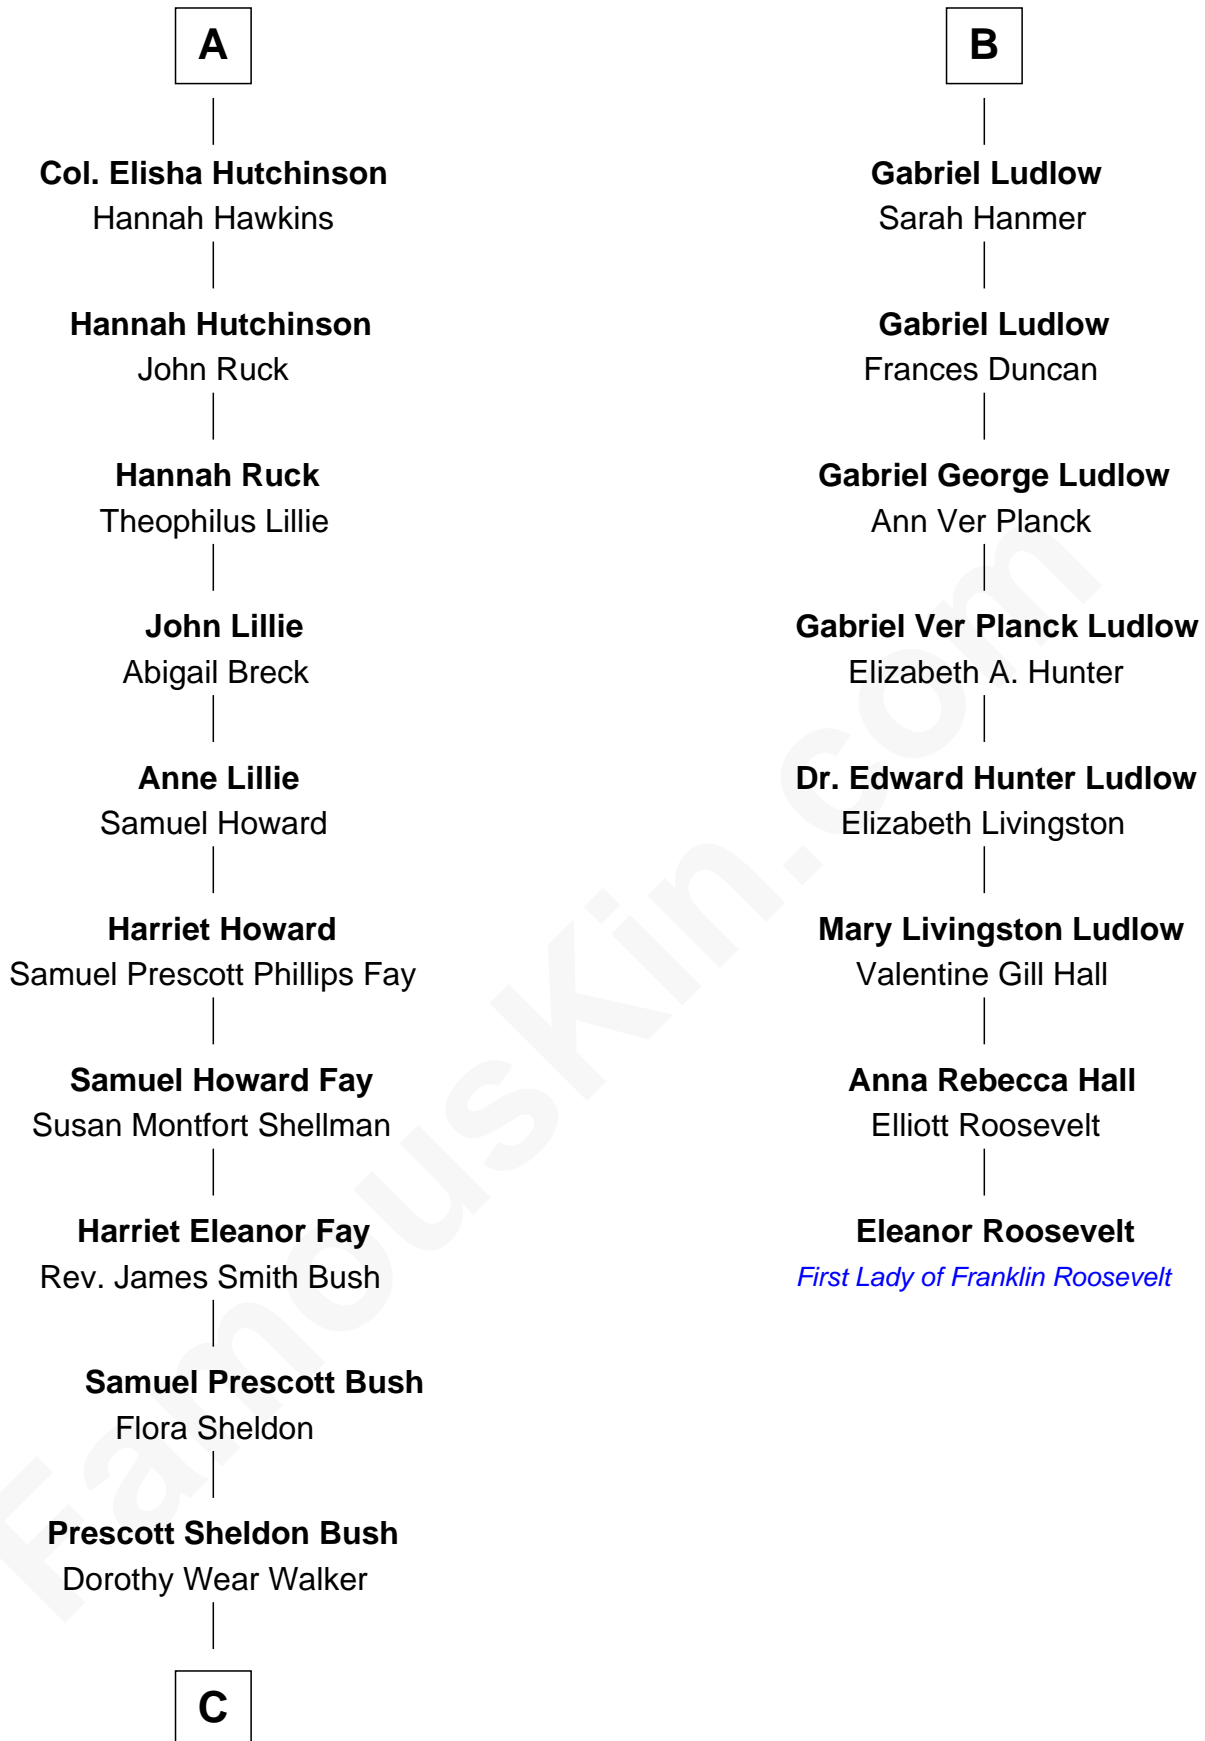

**FamousKin.com**  
**Relationship Chart of**  
**George W. Bush**  
*43rd U.S. President*

**14th cousin 4 times removed of**

**Eleanor Roosevelt**  
*First Lady of President Franklin D. Roosevelt*

C

George Herbert Walker Bush

Barbara Pierce

George W. Bush

*43rd U.S. President*

FamousKin.com