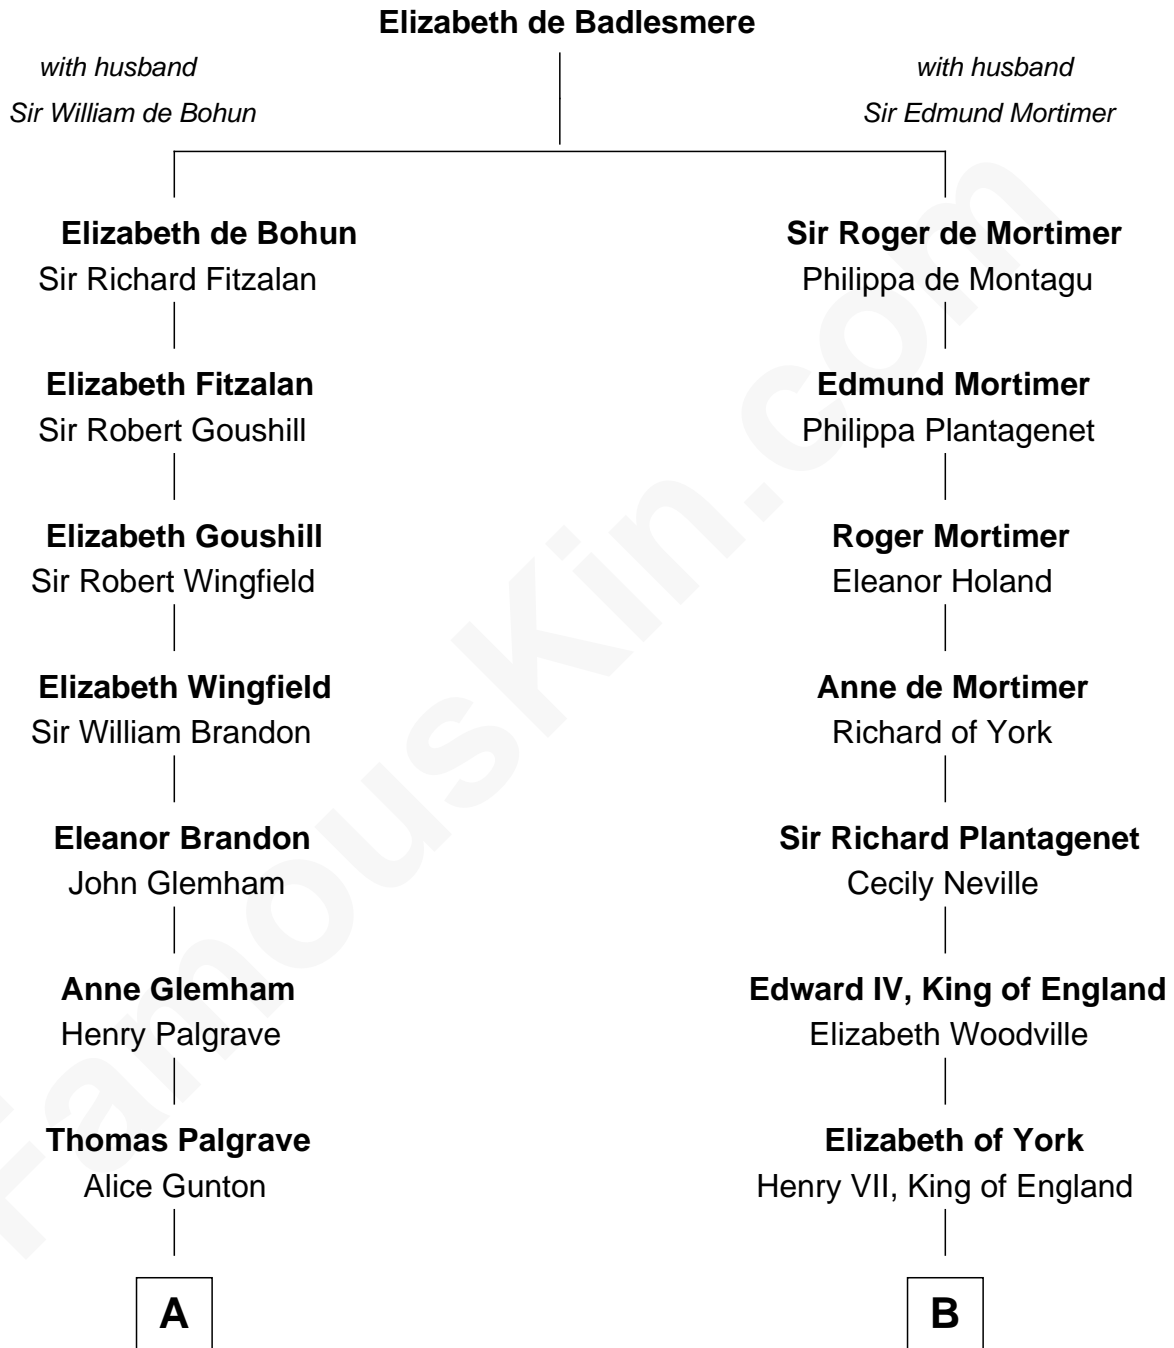

# FamousKin.com Relationship Chart of

**George W. Bush**  
43rd U.S. President

21st cousin of

**Eleanor Roosevelt**

First Lady of President Franklin D. Roosevelt

**C**

**Harriet Eleanor Fay**  
Rev. James Smith Bush

**Samuel Prescott Bush**  
Flora Sheldon

**Prescott Sheldon Bush**  
Dorothy Wear Walker

**George Herbert Walker Bush**  
Barbara Pierce

**George W. Bush**  
*43rd U.S. President*

**D**

**Gabriel Ver Planck Ludlow**  
Elizabeth A. Hunter

**Dr. Edward Hunter Ludlow**  
Elizabeth Livingston

**Mary Livingston Ludlow**  
Valentine Gill Hall

**Anna Rebecca Hall**  
Elliott Roosevelt

**Eleanor Roosevelt**  
*First Lady of Franklin Roosevelt*