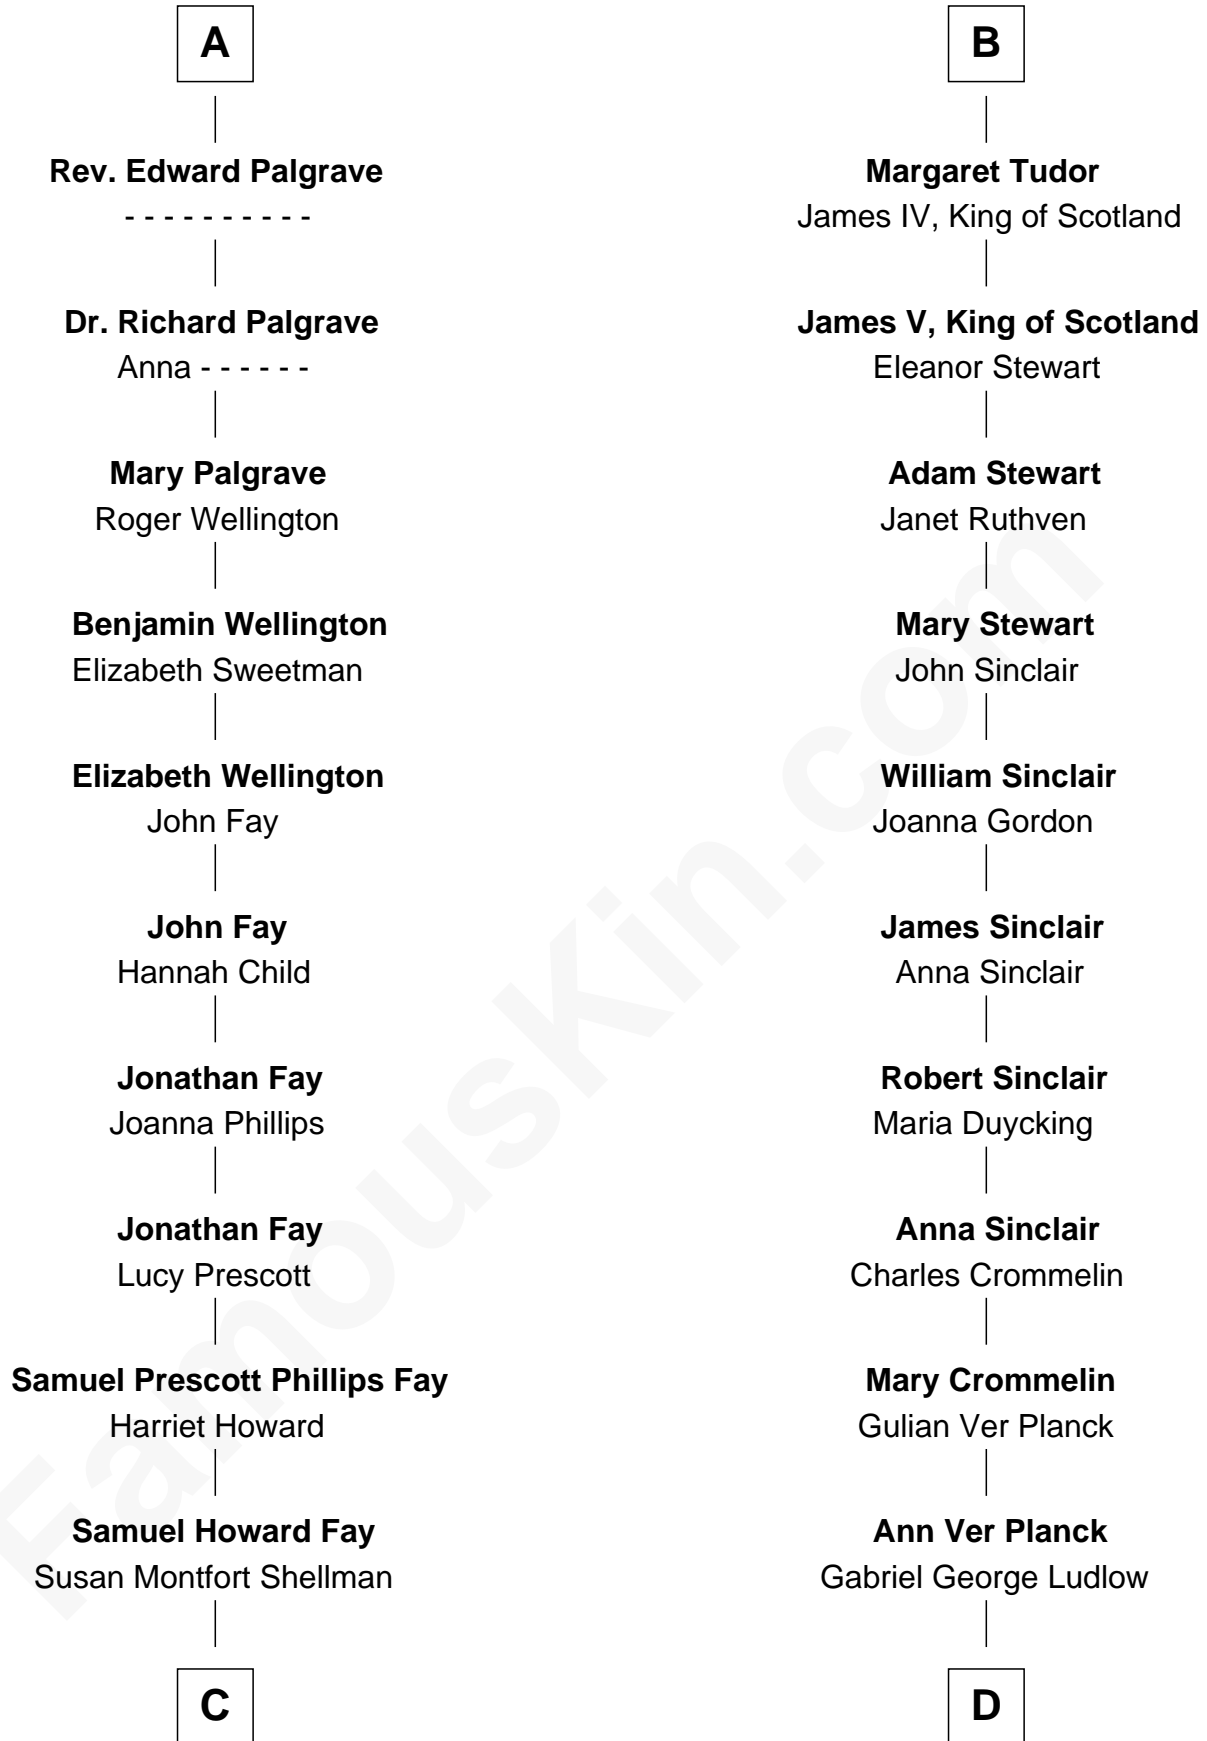

# FamousKin.com Relationship Chart of

**George W. Bush**  
43rd U.S. President

21st cousin of

**Eleanor Roosevelt**

First Lady of President Franklin D. Roosevelt

**C**

**Harriet Eleanor Fay**  
Rev. James Smith Bush

**Samuel Prescott Bush**  
Flora Sheldon

**Prescott Sheldon Bush**  
Dorothy Wear Walker

**George Herbert Walker Bush**  
Barbara Pierce

**George W. Bush**  
*43rd U.S. President*

**D**

**Gabriel Ver Planck Ludlow**  
Elizabeth A. Hunter

**Dr. Edward Hunter Ludlow**  
Elizabeth Livingston

**Mary Livingston Ludlow**  
Valentine Gill Hall

**Anna Rebecca Hall**  
Elliott Roosevelt

**Eleanor Roosevelt**  
*First Lady of Franklin Roosevelt*