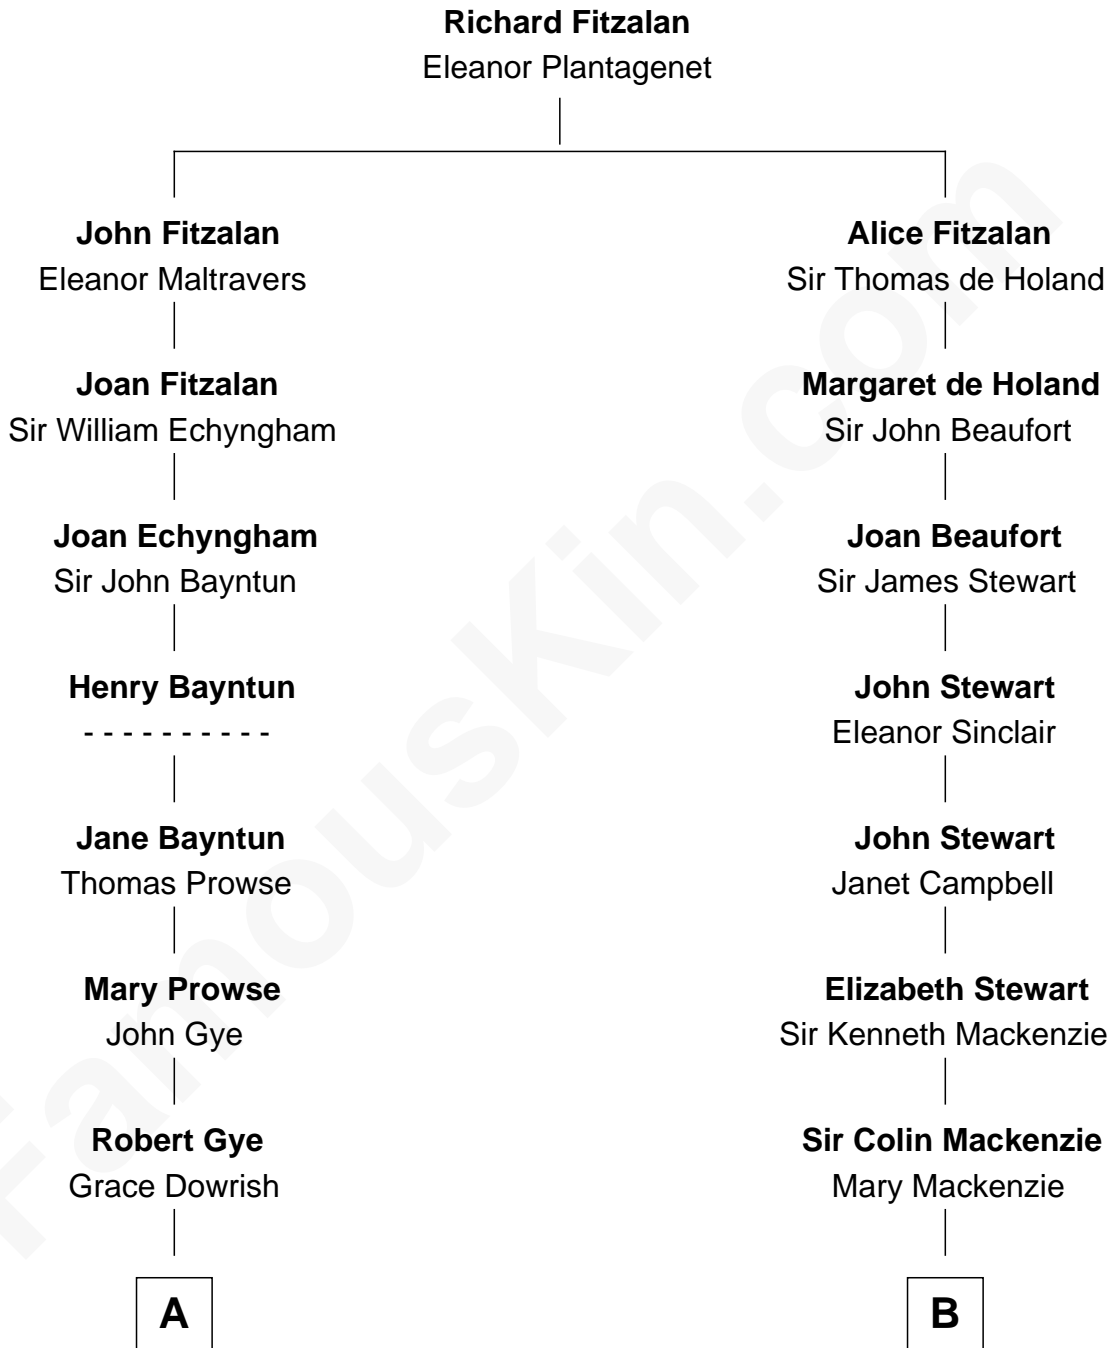

FamousKin.com
Relationship Chart of
George W. Bush
43rd U.S. President

17th cousin 2 times removed of

Eleanor Roosevelt
First Lady of President Franklin D. Roosevelt

C

—
Marvin Pierce
Pauline Robinson

—
Barbara Pierce
George Herbert Walker Bush

—
George W. Bush
43rd U.S. President

FamousKin.com