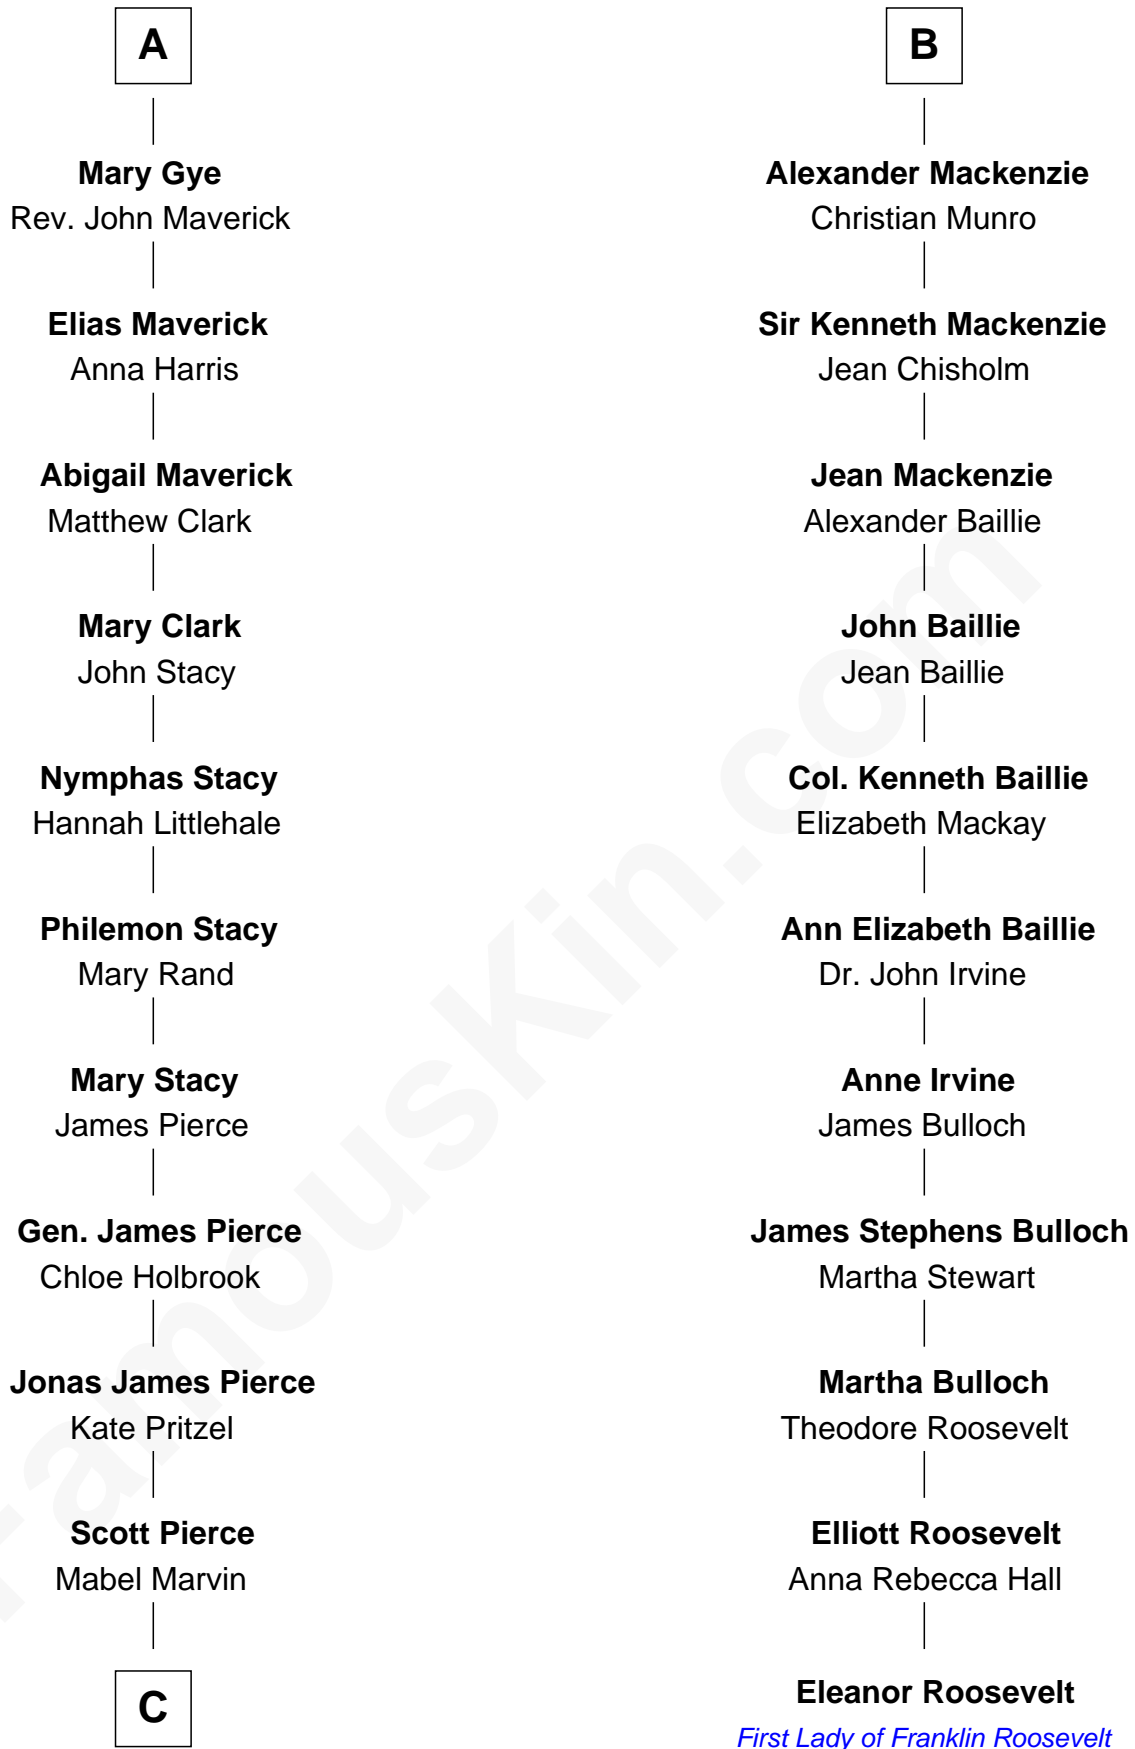

FamousKin.com
Relationship Chart of
George W. Bush
43rd U.S. President

17th cousin 2 times removed of

Eleanor Roosevelt
First Lady of President Franklin D. Roosevelt

C

—
Marvin Pierce
Pauline Robinson

—
Barbara Pierce
George Herbert Walker Bush

—
George W. Bush
43rd U.S. President

FamousKin.com