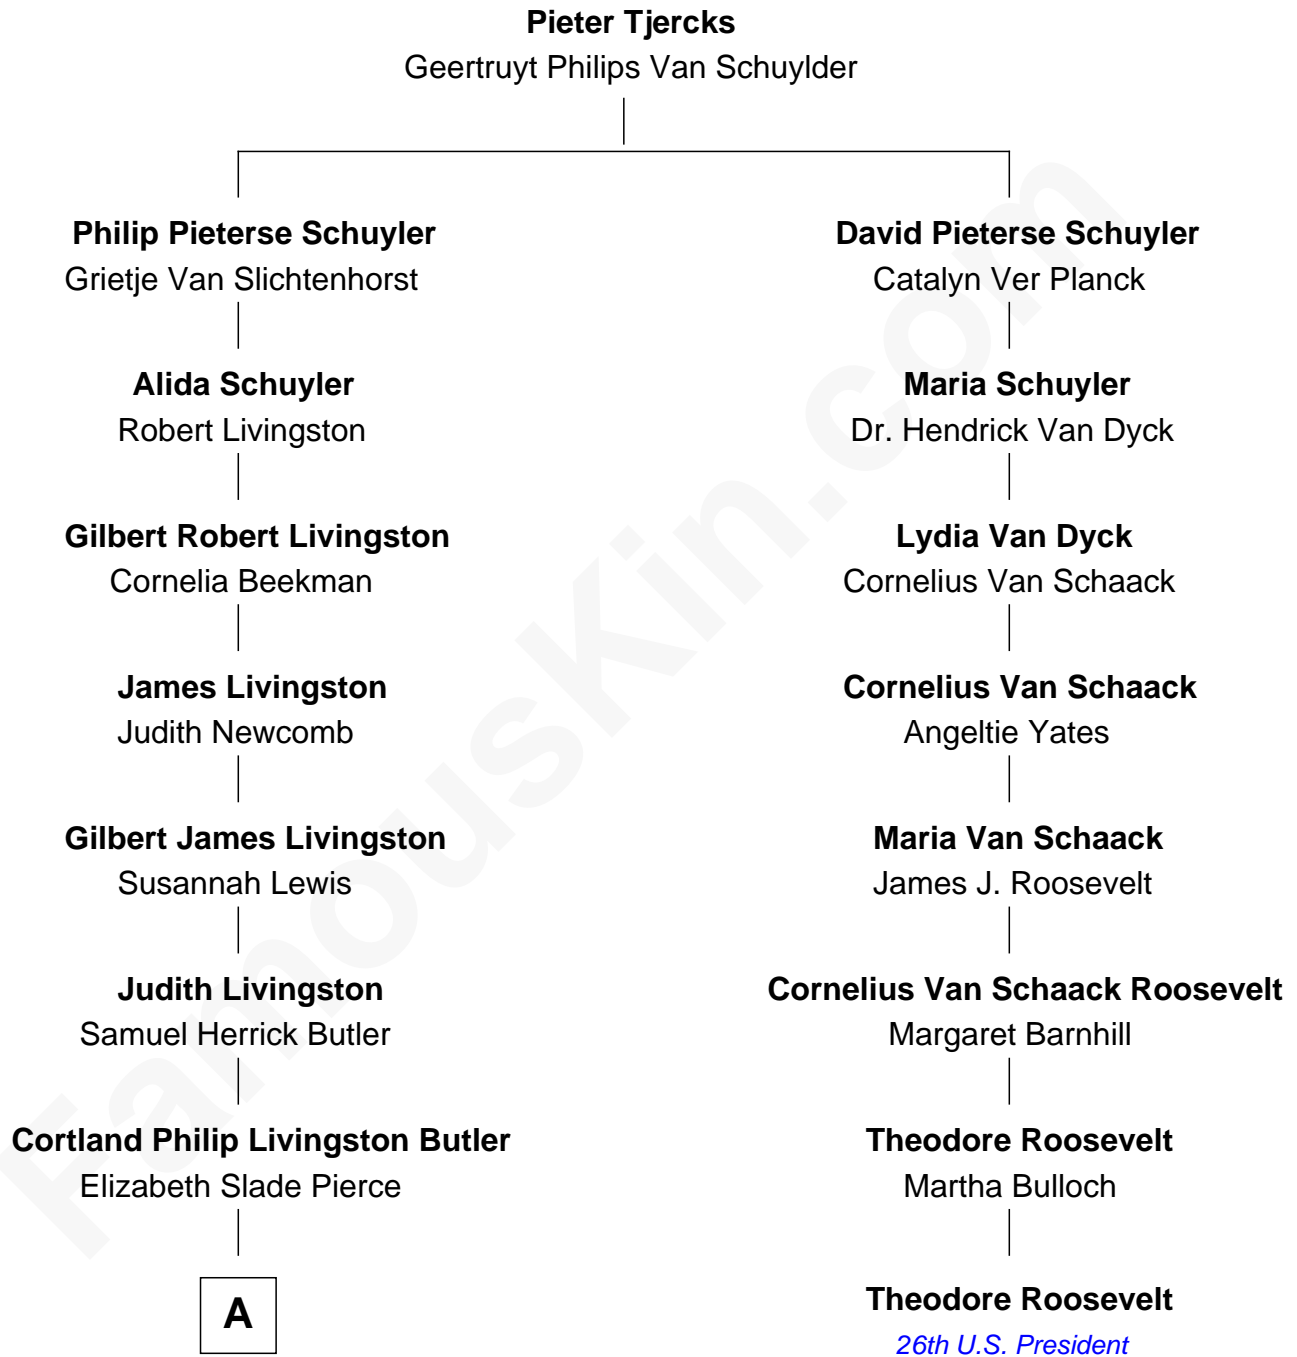

FamousKin.com Relationship Chart of

George W. Bush
43rd U.S. President

7th cousin 4 times removed of

Theodore Roosevelt
26th U.S. President

A

—
Mary Elizabeth Butler
Robert Emmet Sheldon

—
Flora Sheldon
Samuel Prescott Bush

—
Prescott Sheldon Bush
Dorothy Wear Walker

—
George Herbert Walker Bush
Barbara Pierce

—
George W. Bush
43rd U.S. President

FamousKin.com