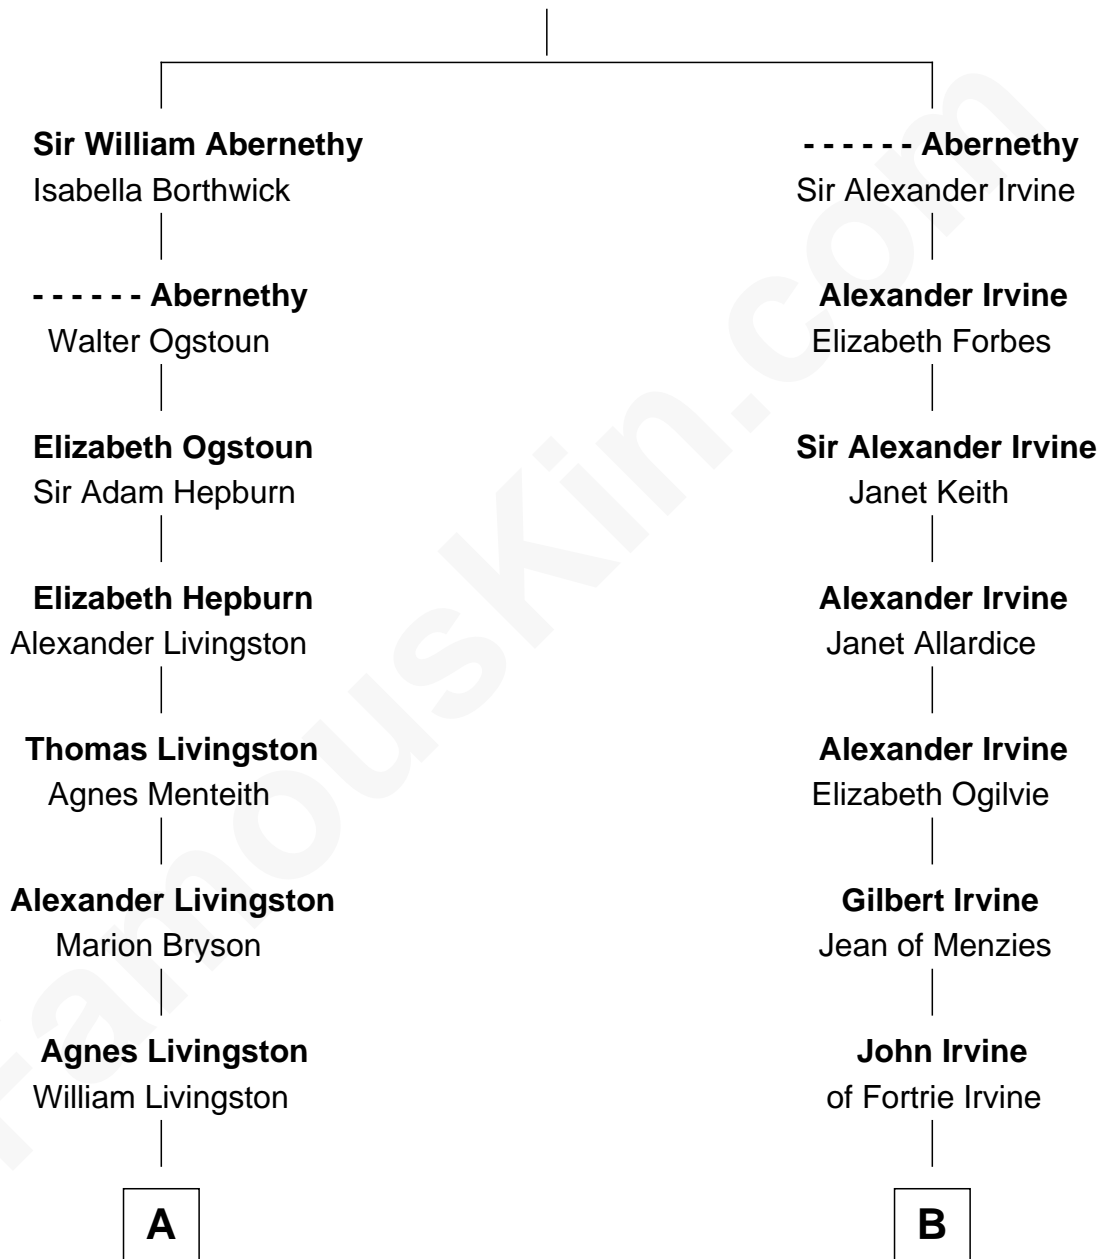

FamousKin.com
Relationship Chart of
George W. Bush
43rd U.S. President

13th cousin 5 times removed of
Theodore Roosevelt
26th U.S. President

Sir Lawrence Abernethy

C

George Herbert Walker Bush

Barbara Pierce

George W. Bush

43rd U.S. President

FamousKin.com