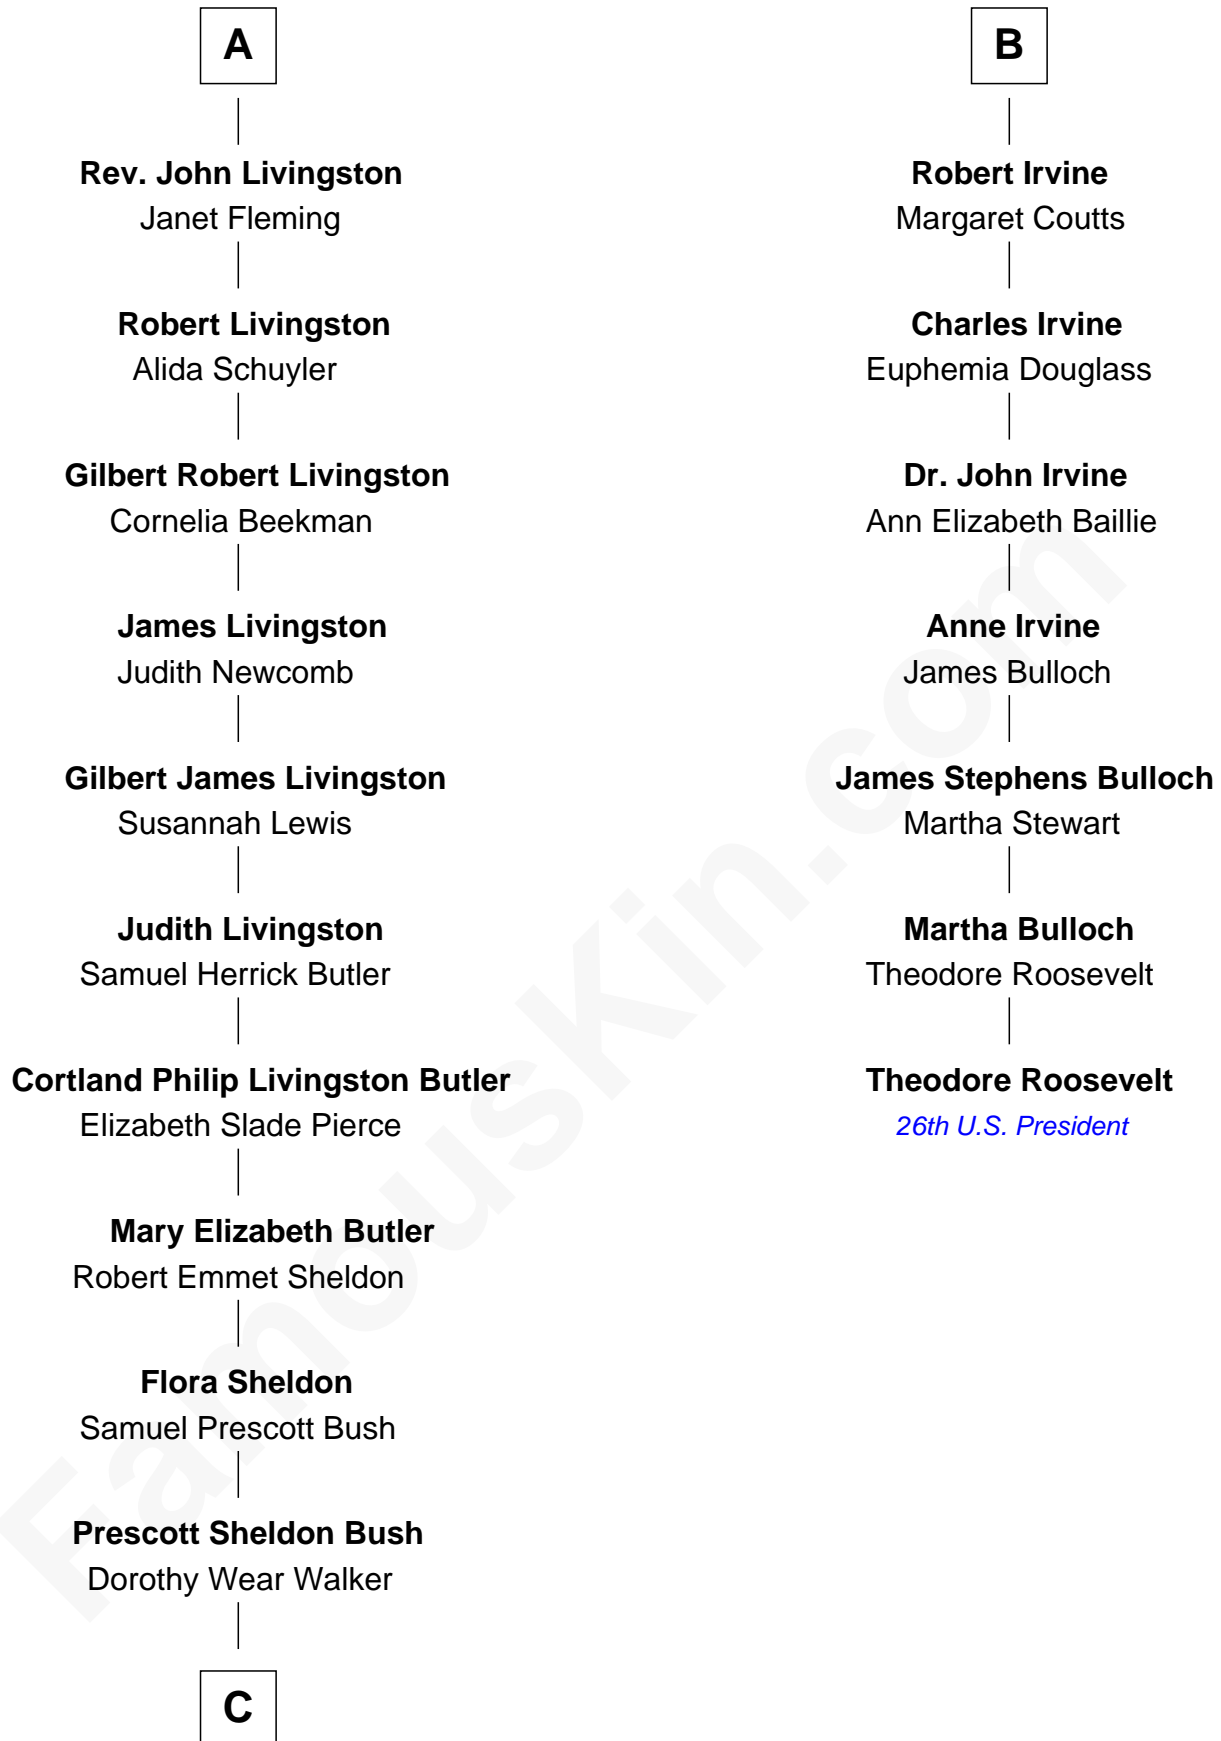

FamousKin.com
Relationship Chart of
George W. Bush
43rd U.S. President

13th cousin 5 times removed of
Theodore Roosevelt
26th U.S. President

Sir Lawrence Abernethy

C

George Herbert Walker Bush

Barbara Pierce

George W. Bush

43rd U.S. President

FamousKin.com