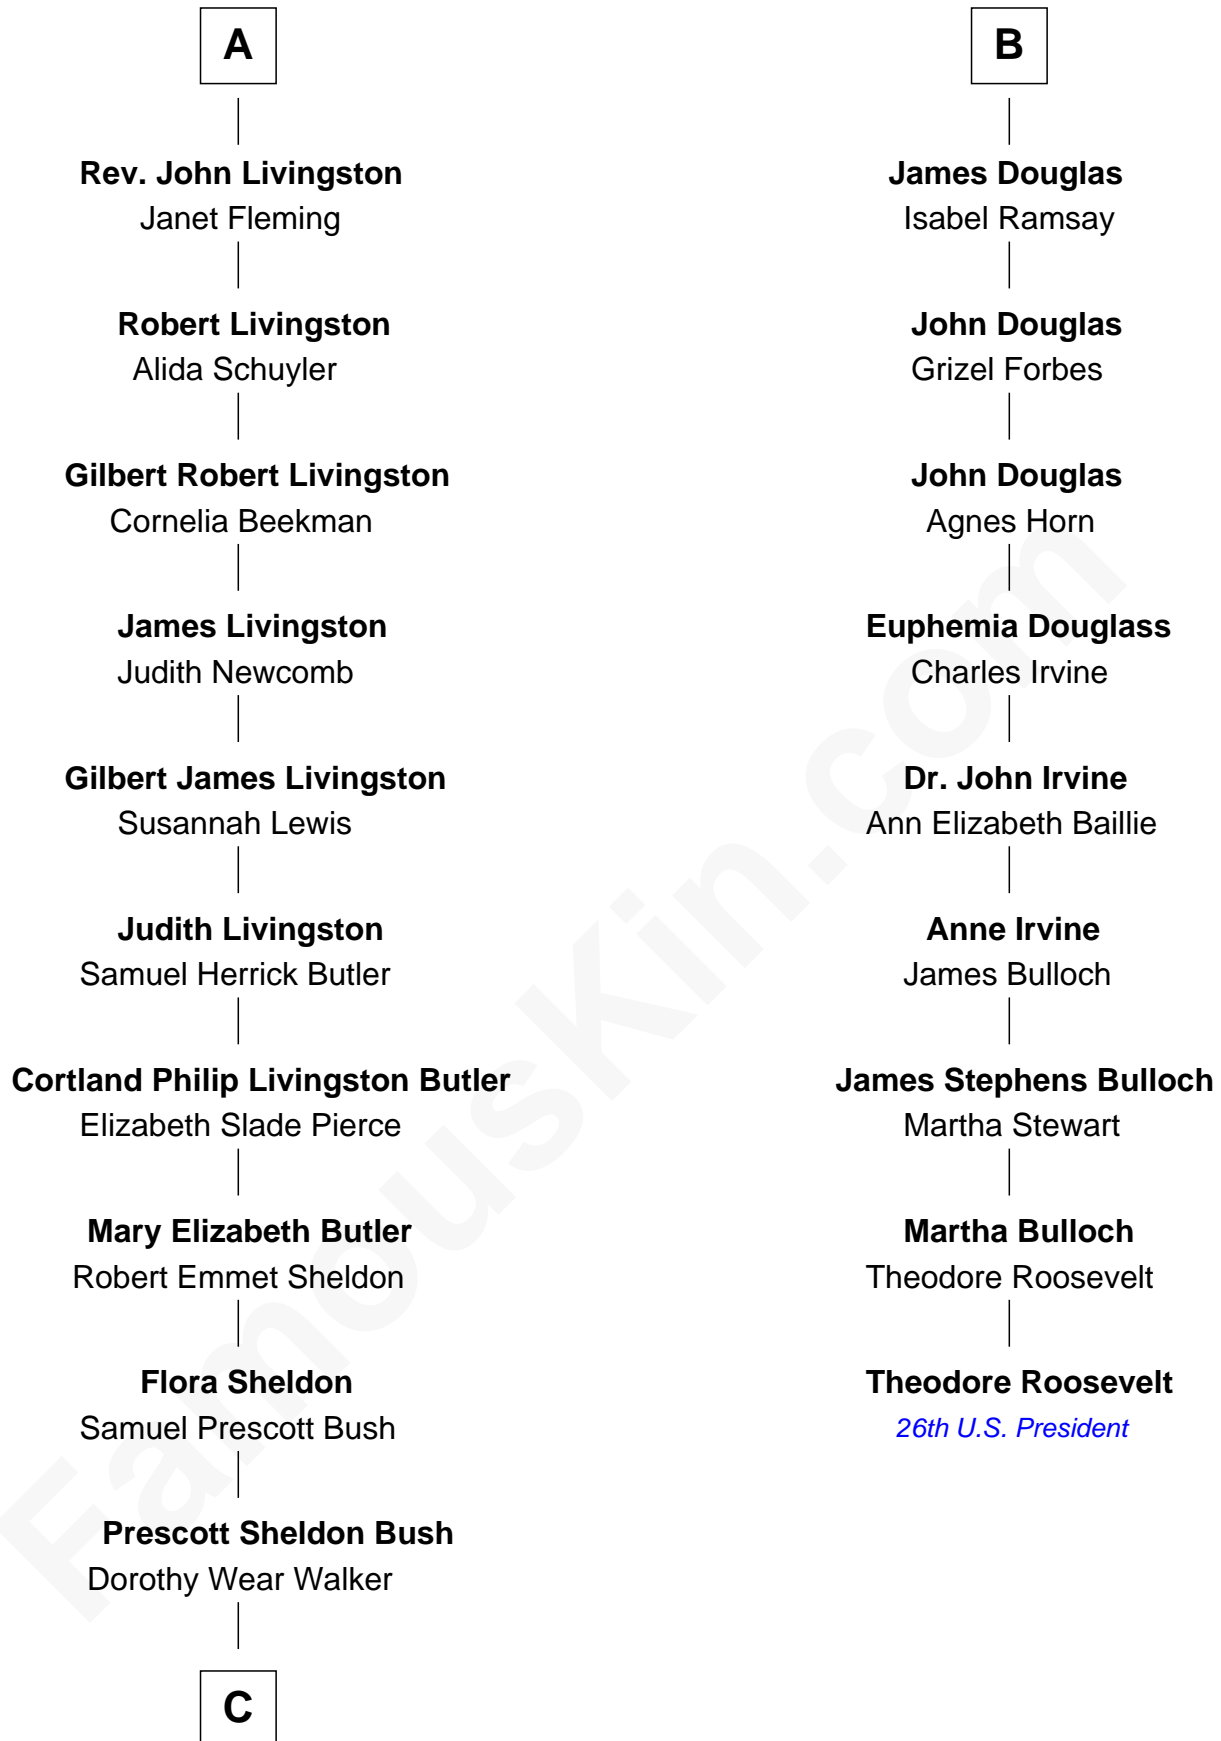

FamousKin.com Relationship Chart of

George W. Bush
43rd U.S. President

15th cousin 3 times removed of

Theodore Roosevelt
26th U.S. President

Sir David Lindsay
Elizabeth Stewart

Elizabeth Lindsay
Sir Robert Erskine

Marjory Lindsay
Sir William Douglas

Christian Erskine
Patrick Graham

Sir Henry Douglas
Elizabeth Erskine

Elizabeth Graham
William Livingston

David Douglas
Janet of Fettercairn

William Livingston
Janet Bruce

James Douglas

Alexander Livingston
Barbara Forrester

Arthur Douglas
Janet Auchinleck

Barbara Livingston
Alexander Livingston

John Douglas
Giles Erskine

William Livingston
Agnes Livingston

John Douglas
Mary Young

A

B

C

George Herbert Walker Bush

Barbara Pierce

George W. Bush

43rd U.S. President

FamousKin.com