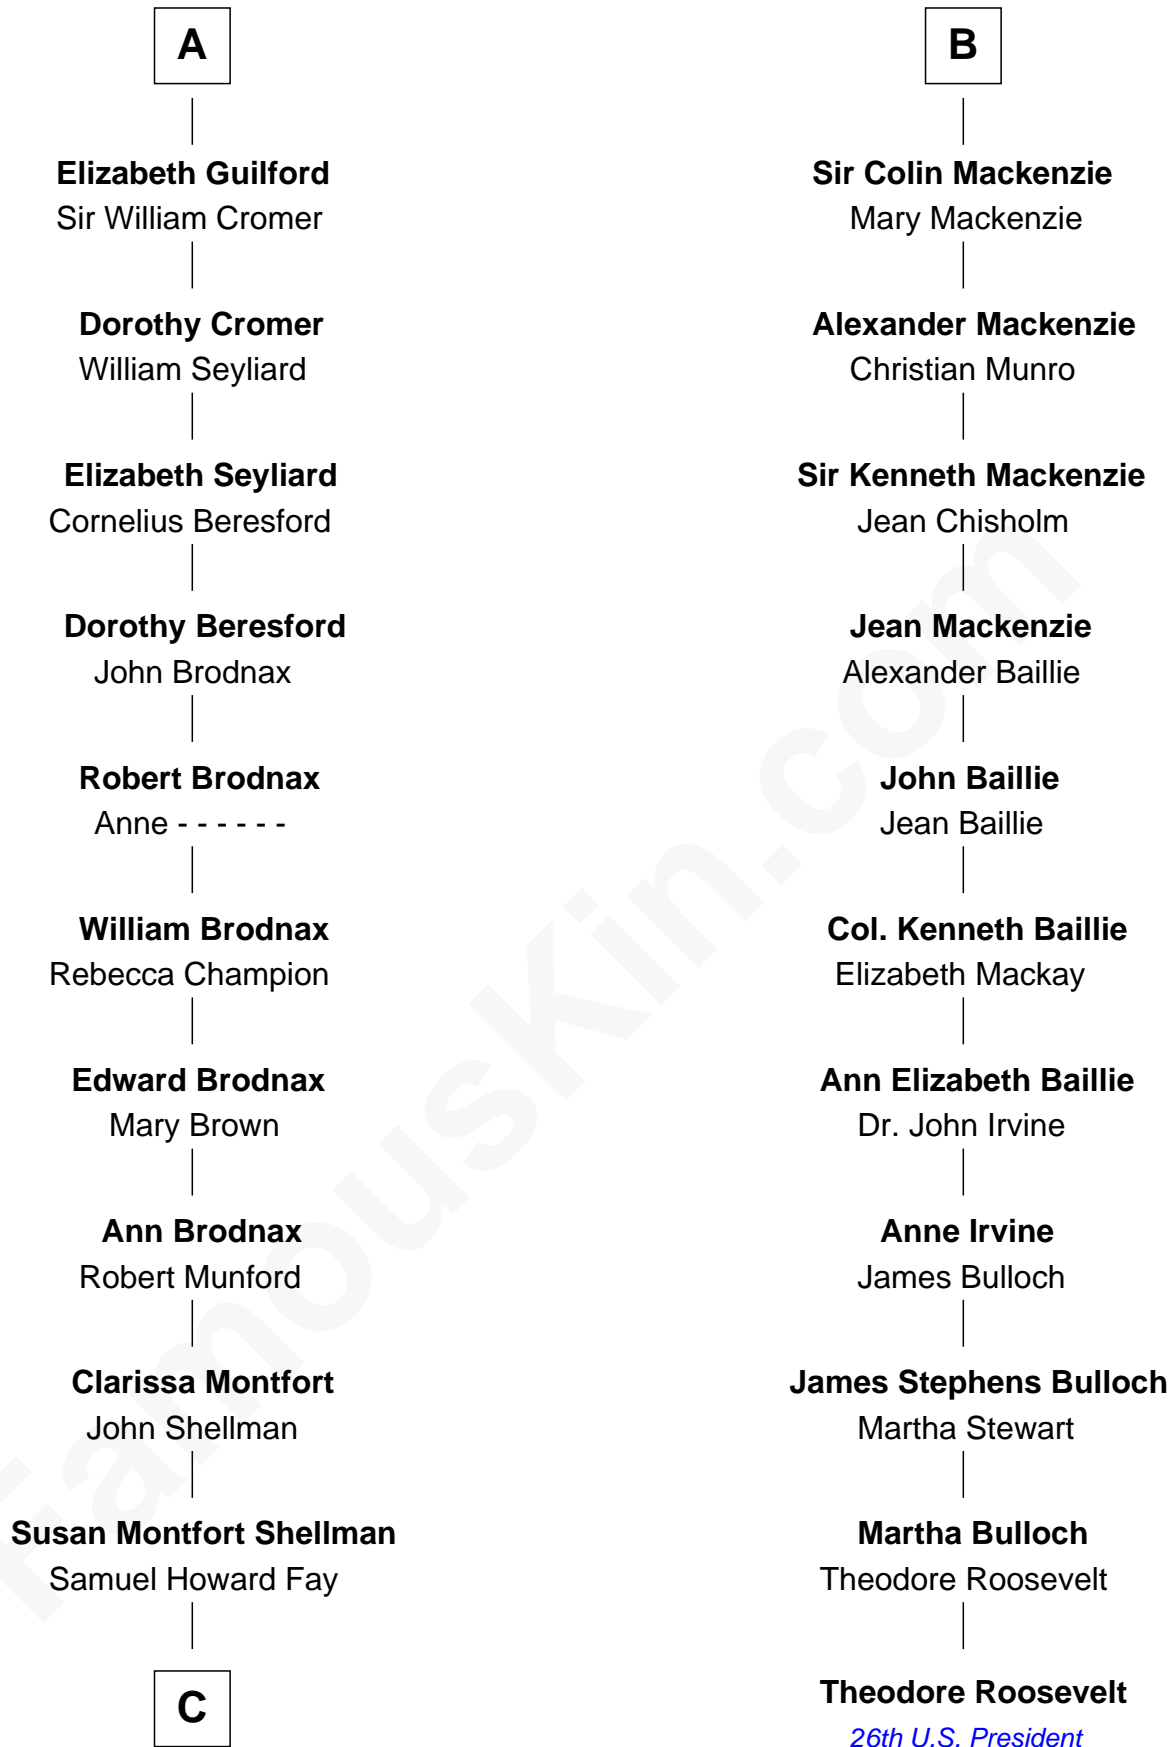

FamousKin.com Relationship Chart of

George W. Bush
43rd U.S. President

17th cousin 4 times removed of

Theodore Roosevelt
26th U.S. President

Sir Robert de Holland
Maude la Zouche

C

—
Harriet Eleanor Fay
Rev. James Smith Bush

—
Samuel Prescott Bush
Flora Sheldon

—
Prescott Sheldon Bush
Dorothy Wear Walker

—
George Herbert Walker Bush
Barbara Pierce

—
George W. Bush
43rd U.S. President

FamousKin.com