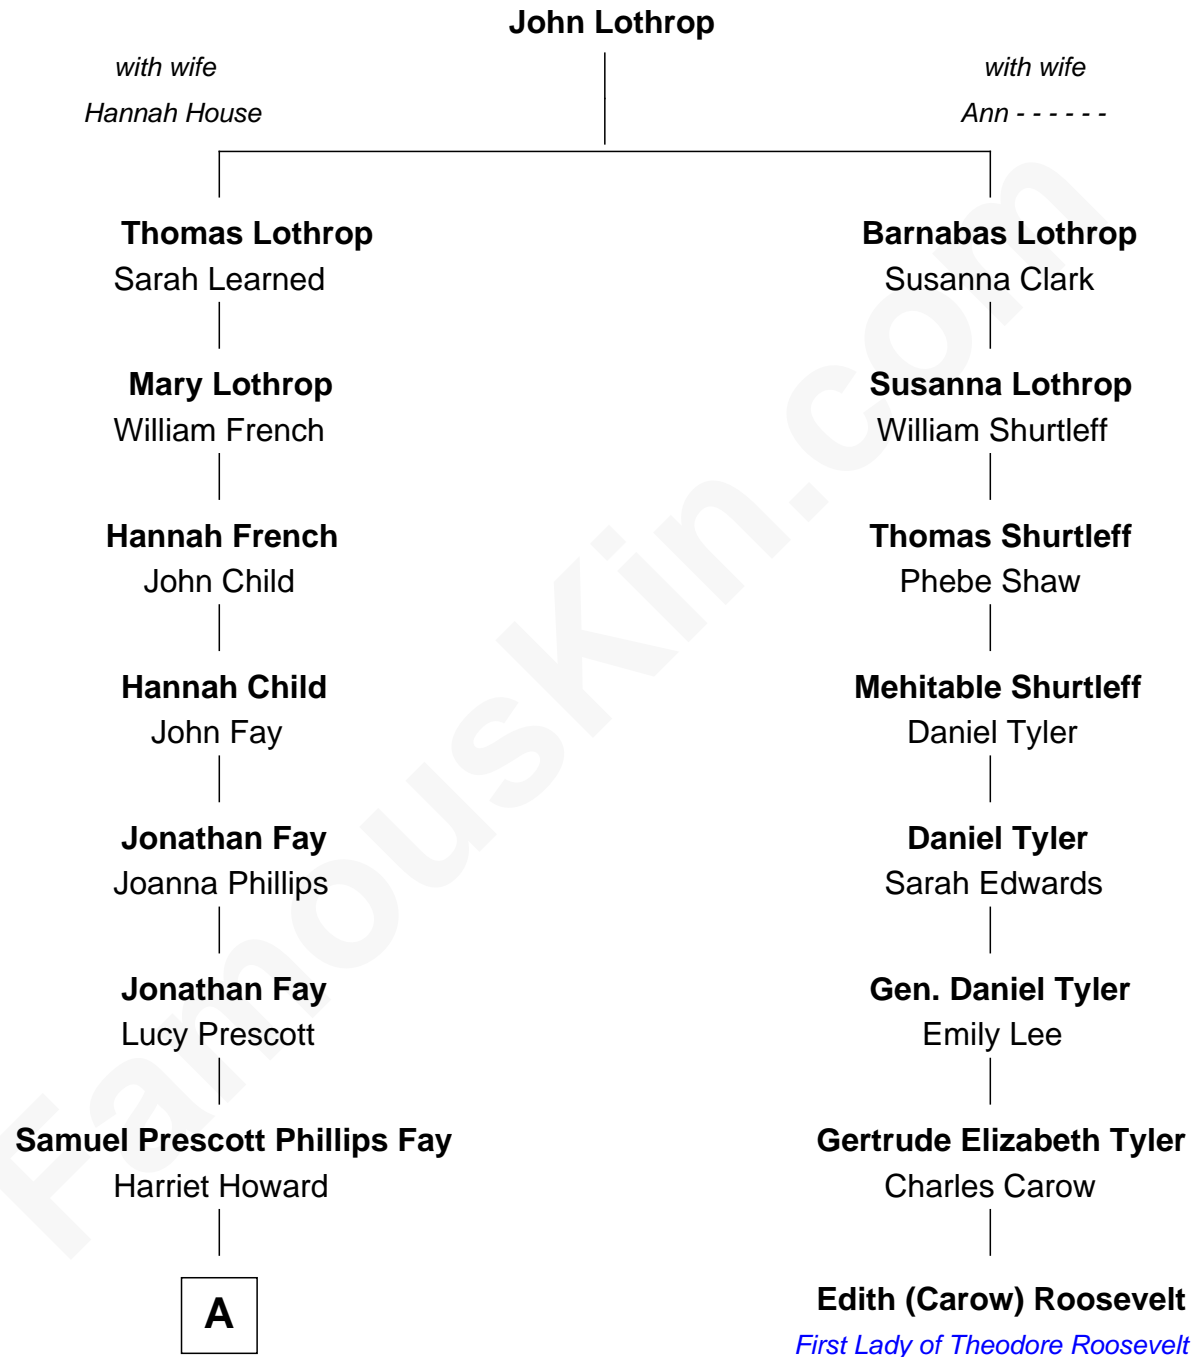

FamousKin.com
Relationship Chart of
George W. Bush
43rd U.S. President

7th cousin 5 times removed of
Edith (Carow) Roosevelt
First Lady of President Theodore Roosevelt

A

—
Samuel Howard Fay
Susan Montfort Shellman

—
Harriet Eleanor Fay
Rev. James Smith Bush

—
Samuel Prescott Bush
Flora Sheldon

—
Prescott Sheldon Bush
Dorothy Wear Walker

—
George Herbert Walker Bush
Barbara Pierce

—
George W. Bush
43rd U.S. President