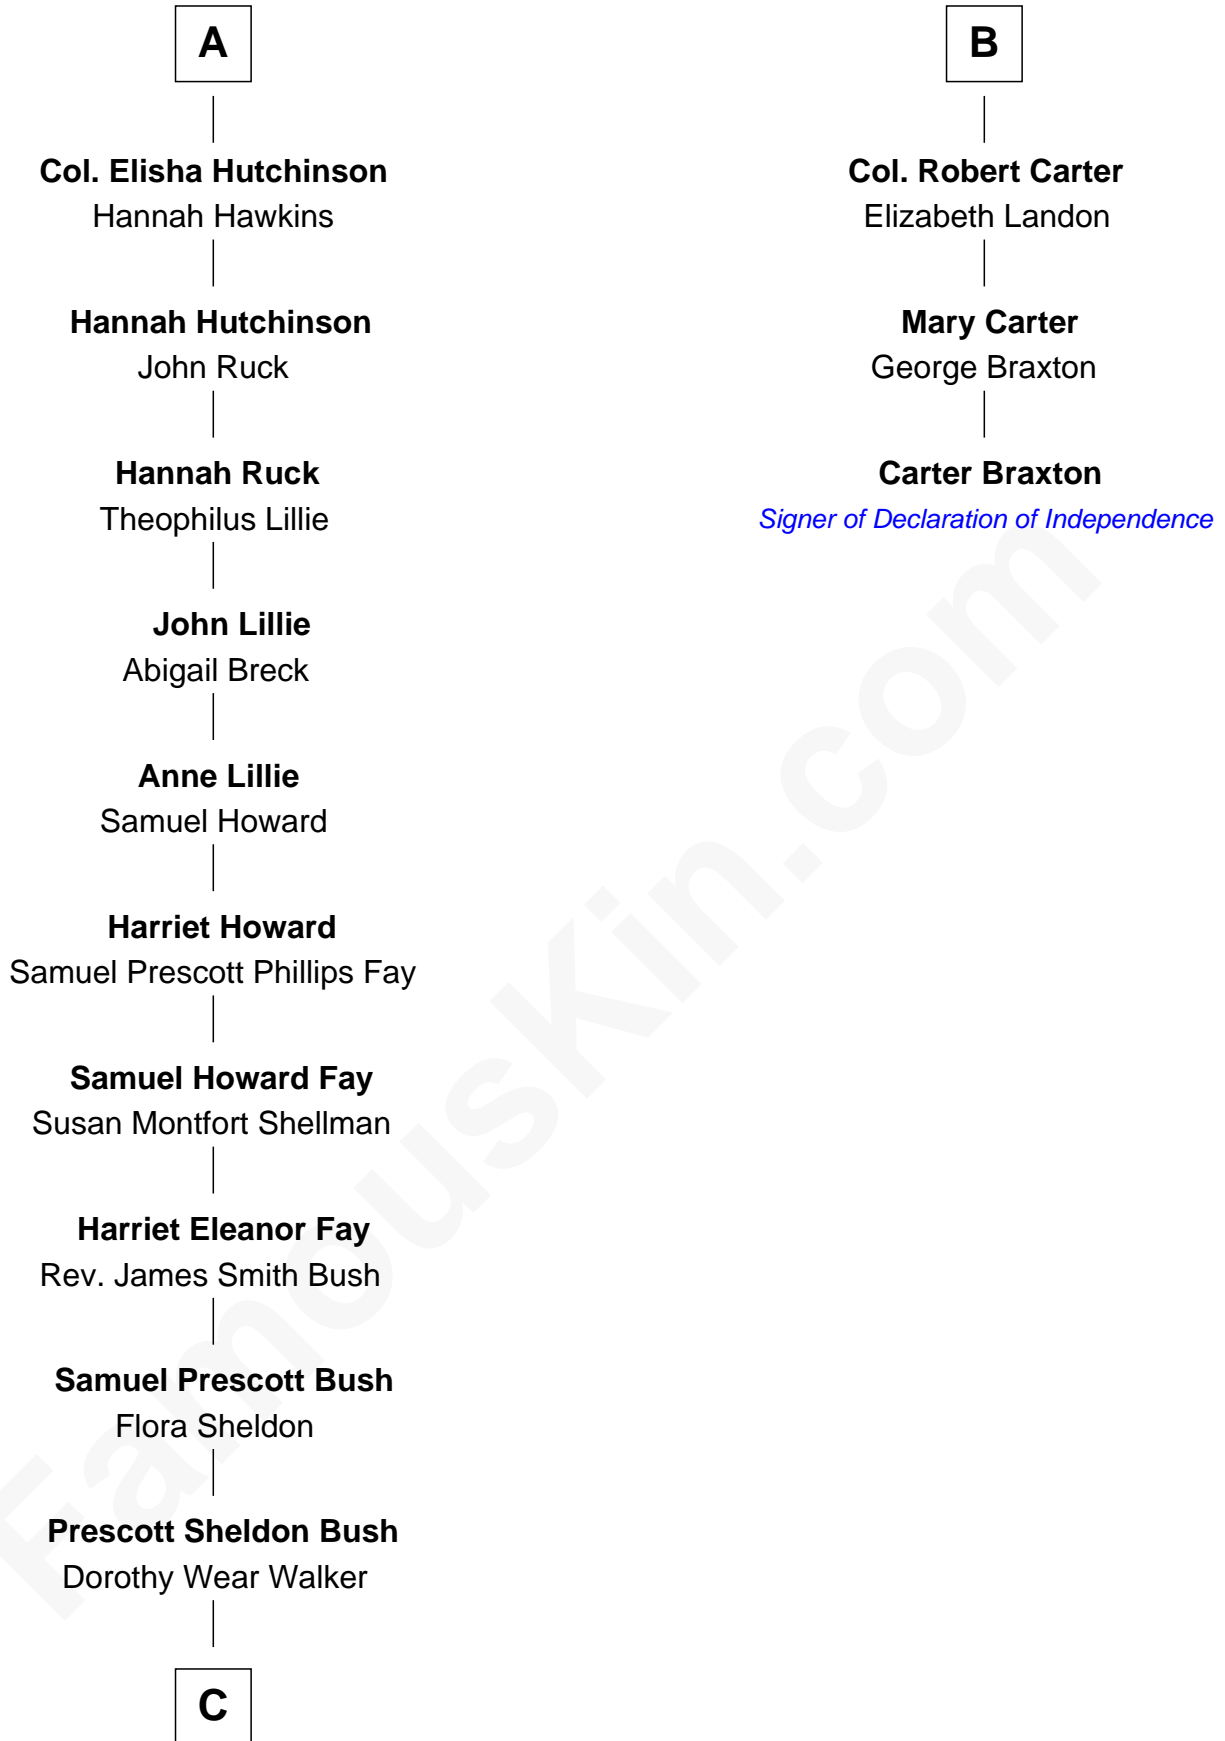

FamousKin.com Relationship Chart of

George W. Bush

43rd U.S. President

9th cousin 9 times removed of

Carter Braxton

Signer of the Declaration of Independence

Sir Thomas Blount

Margaret de Gresley

Sir Thomas Blount

Agnes Hawley

Anne Blount

William Marbury

Robert Marbury

Katherine Williamson

William Marbury

Agnes Lenton

Jane Pyle

Gabriel Ludlow

Phillis - - - - -

Sarah Ludlow

Col. John Carter

B

C

George Herbert Walker Bush

Barbara Pierce

George W. Bush

43rd U.S. President

FamousKin.com