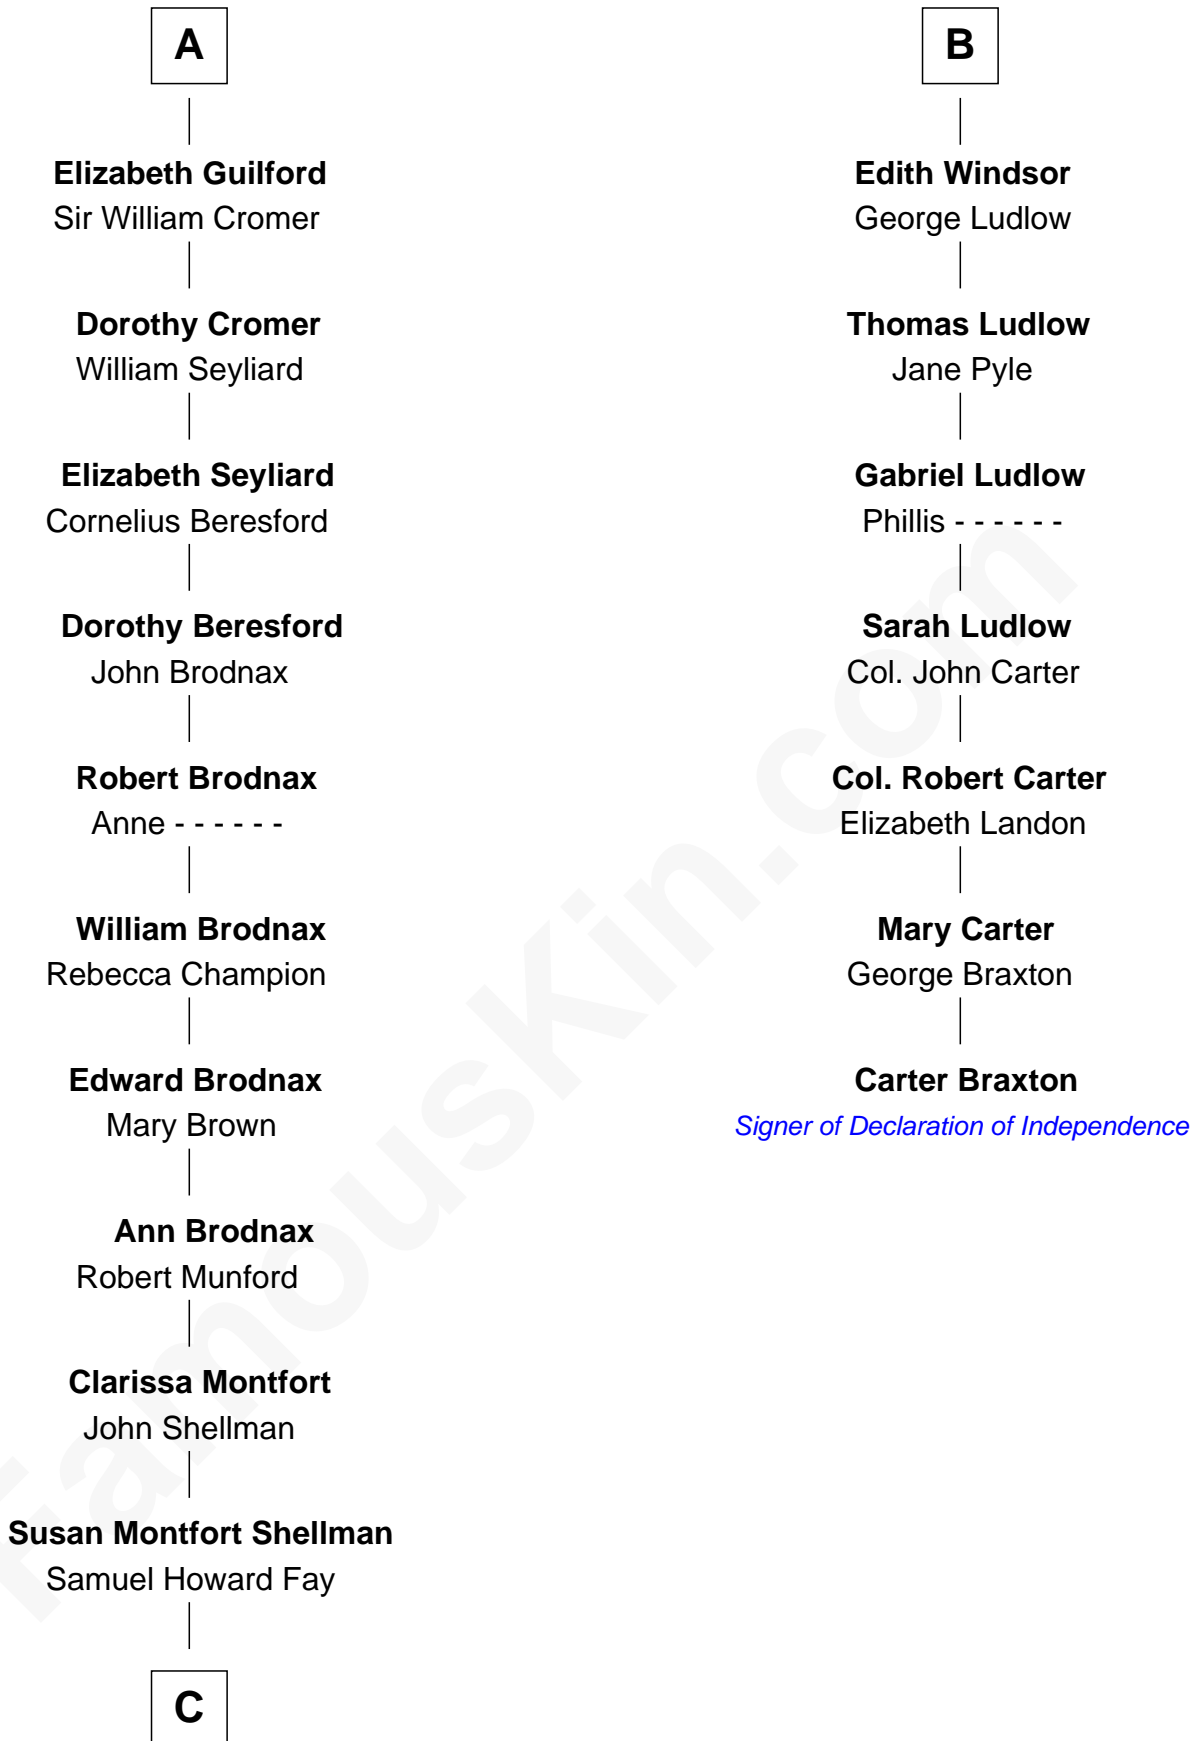

FamousKin.com
Relationship Chart of
George W. Bush
43rd U.S. President

13th cousin 8 times removed of

Carter Braxton
Signer of the Declaration of Independence

C

—
Harriet Eleanor Fay
Rev. James Smith Bush

—
Samuel Prescott Bush
Flora Sheldon

—
Prescott Sheldon Bush
Dorothy Wear Walker

—
George Herbert Walker Bush
Barbara Pierce

—
George W. Bush
43rd U.S. President

FamousKin.com