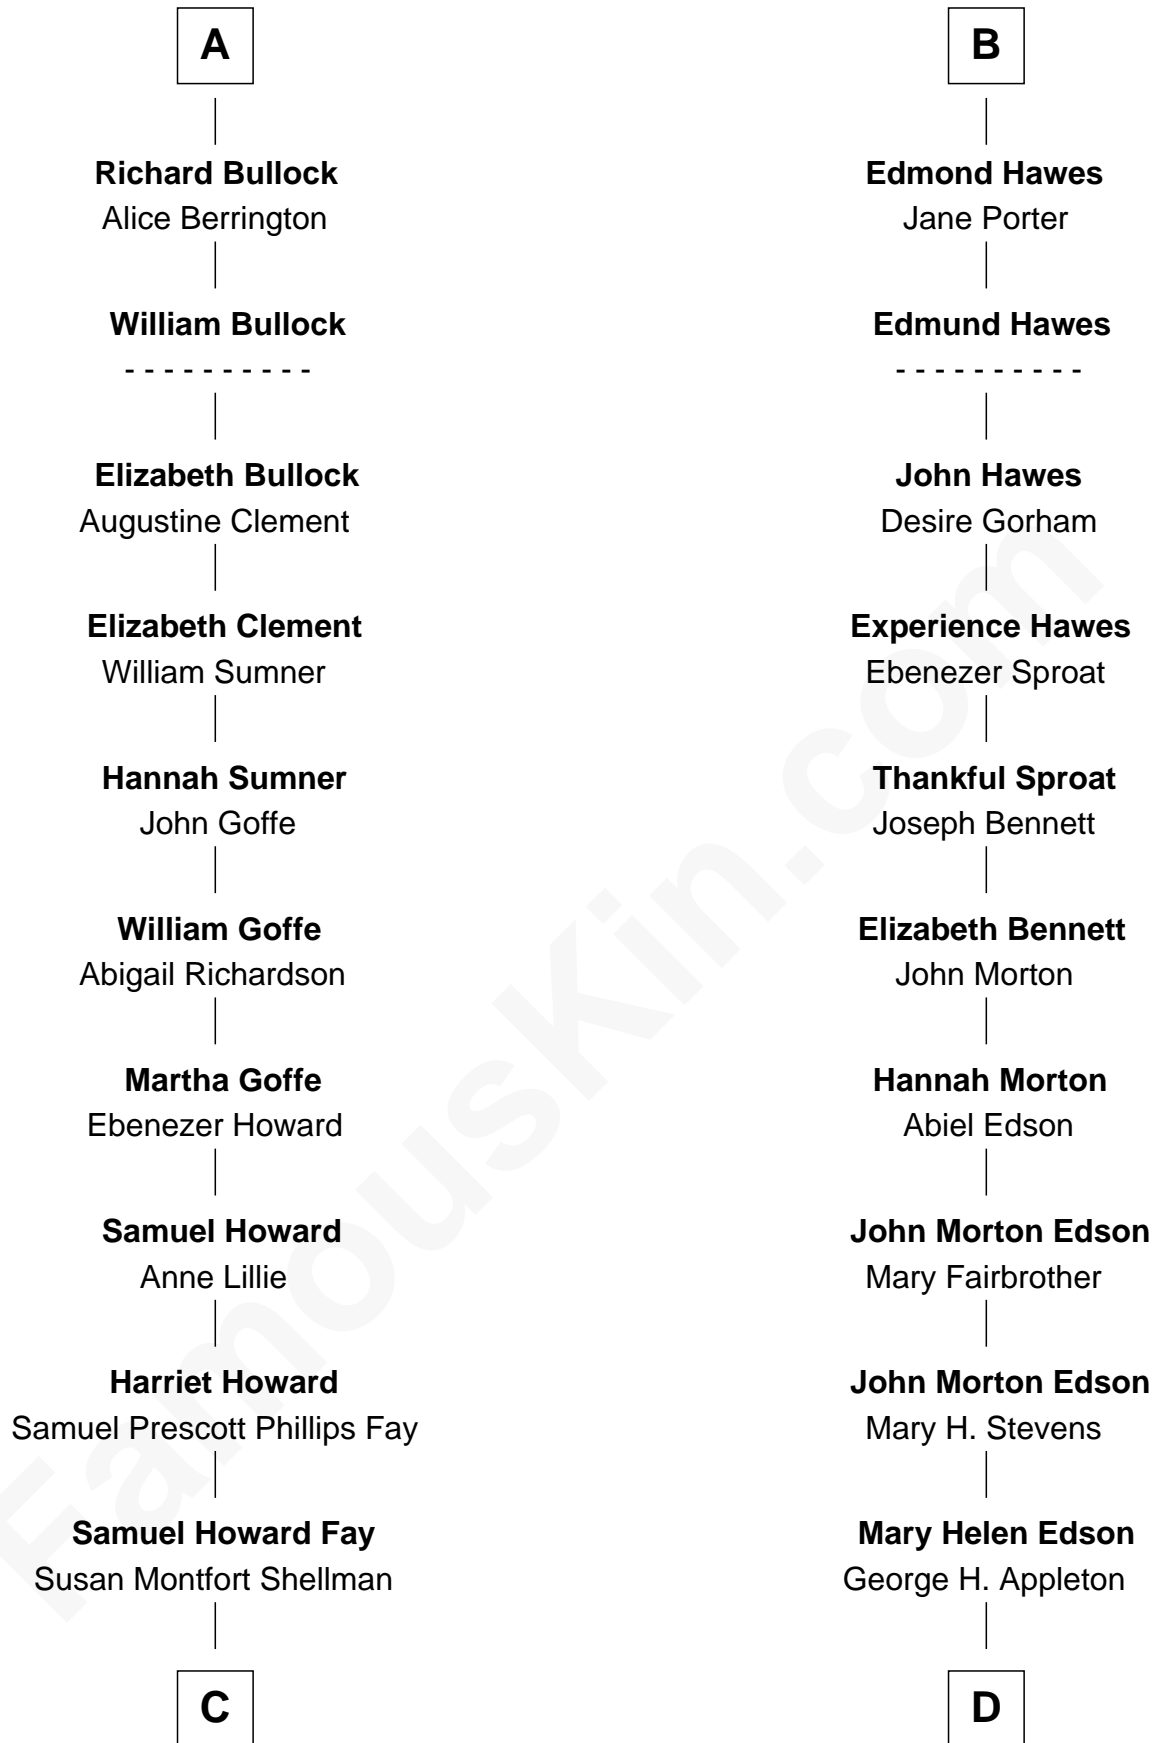

**FamousKin.com**  
**Relationship Chart of**  
**George W. Bush**  
*43rd U.S. President*

20th cousin 1 time removed of  
**Marie-Chantal Miller**  
*Crown Princess of Greece*

**Sir John Howard**  
 Alice de Bois

**C**

**Harriet Eleanor Fay**  
Rev. James Smith Bush

**Samuel Prescott Bush**  
Flora Sheldon

**Prescott Sheldon Bush**  
Dorothy Wear Walker

**George Herbert Walker Bush**  
Barbara Pierce

**George W. Bush**  
*43rd U.S. President*