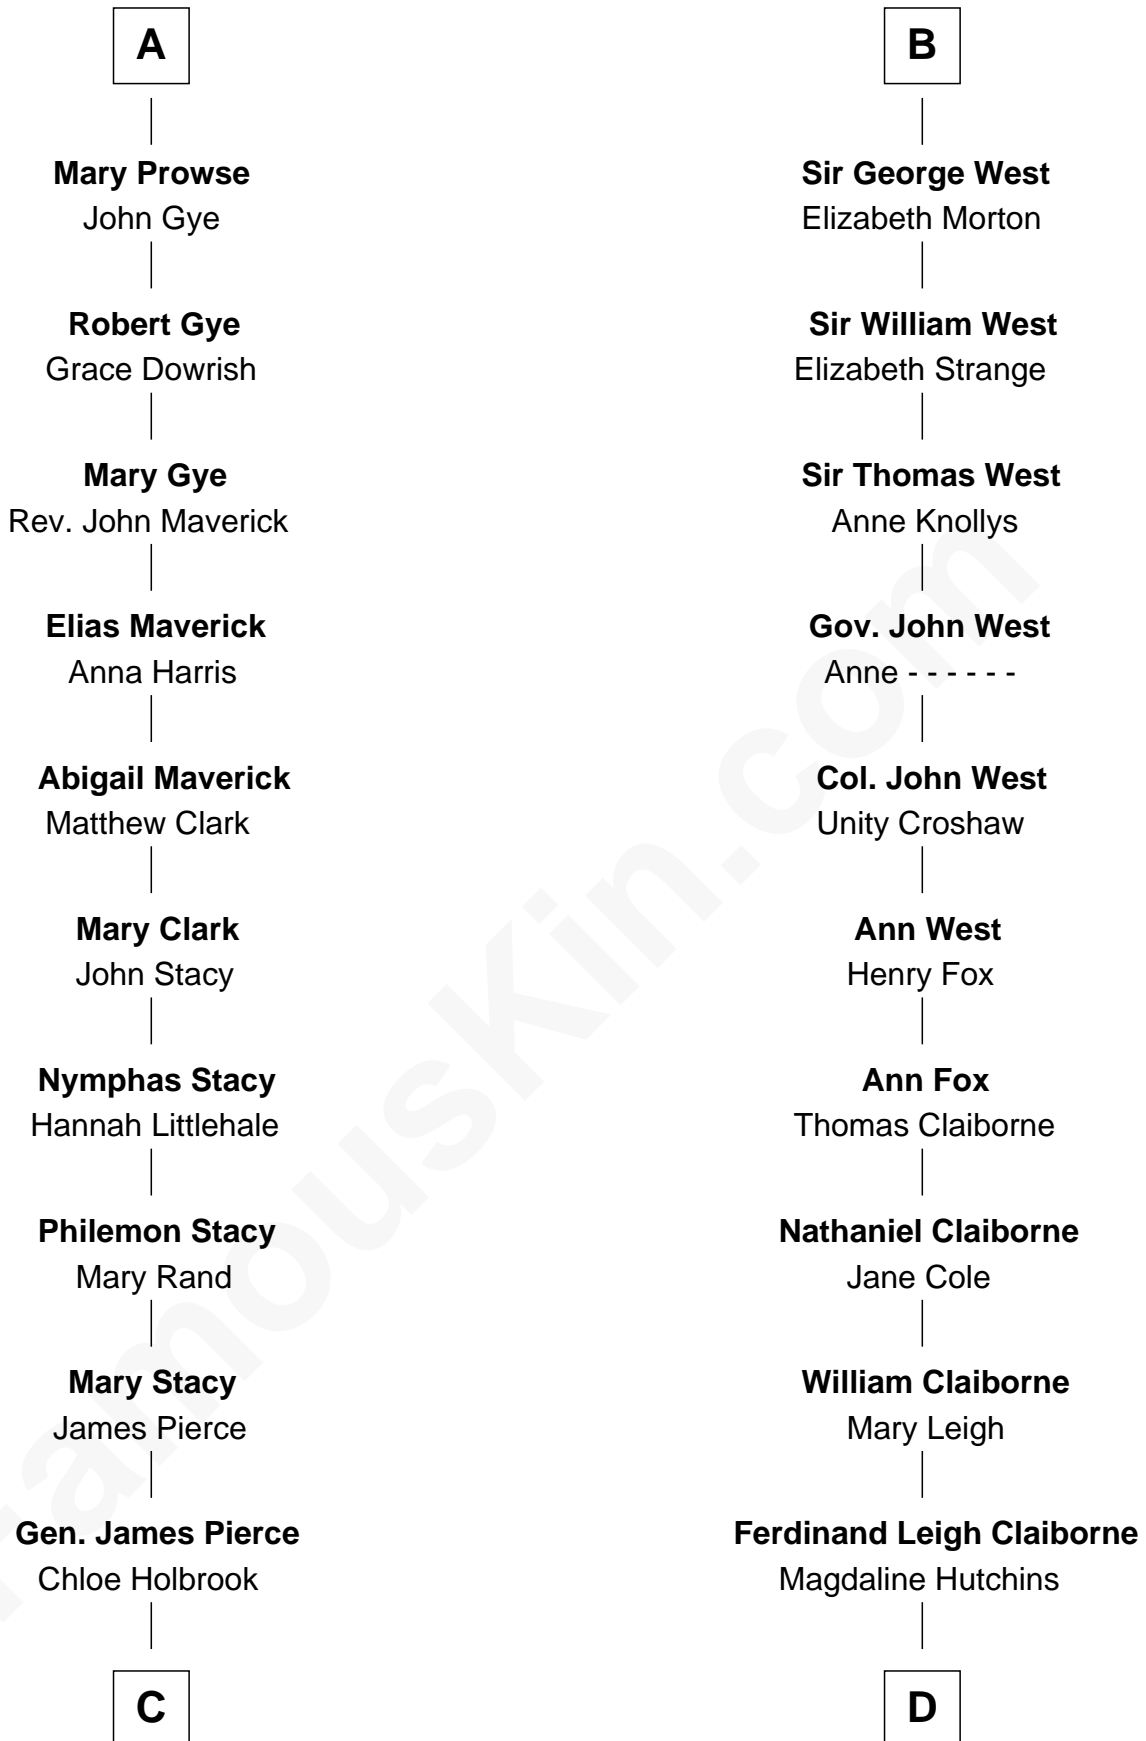

# FamousKin.com Relationship Chart of

**George W. Bush**  
43rd U.S. President

21st cousin of

**Cokie Roberts**  
Author and TV Journalist

**Edmund Plantagenet**  
Blanche of Artois

**C**

**Jonas James Pierce**

Kate Pritzel

**Scott Pierce**

Mabel Marvin

**Marvin Pierce**

Pauline Robinson

**Barbara Pierce**

George Herbert Walker Bush

**George W. Bush**

*43rd U.S. President*

**D**

**Ferdinand Leigh Claiborne**

Courtney Ann Terrell

**Judge Louis Bingaman Claiborne**

Rosa Marie Pourciau

**Roland Philemon Claiborne**

Martha Corinne Morrison