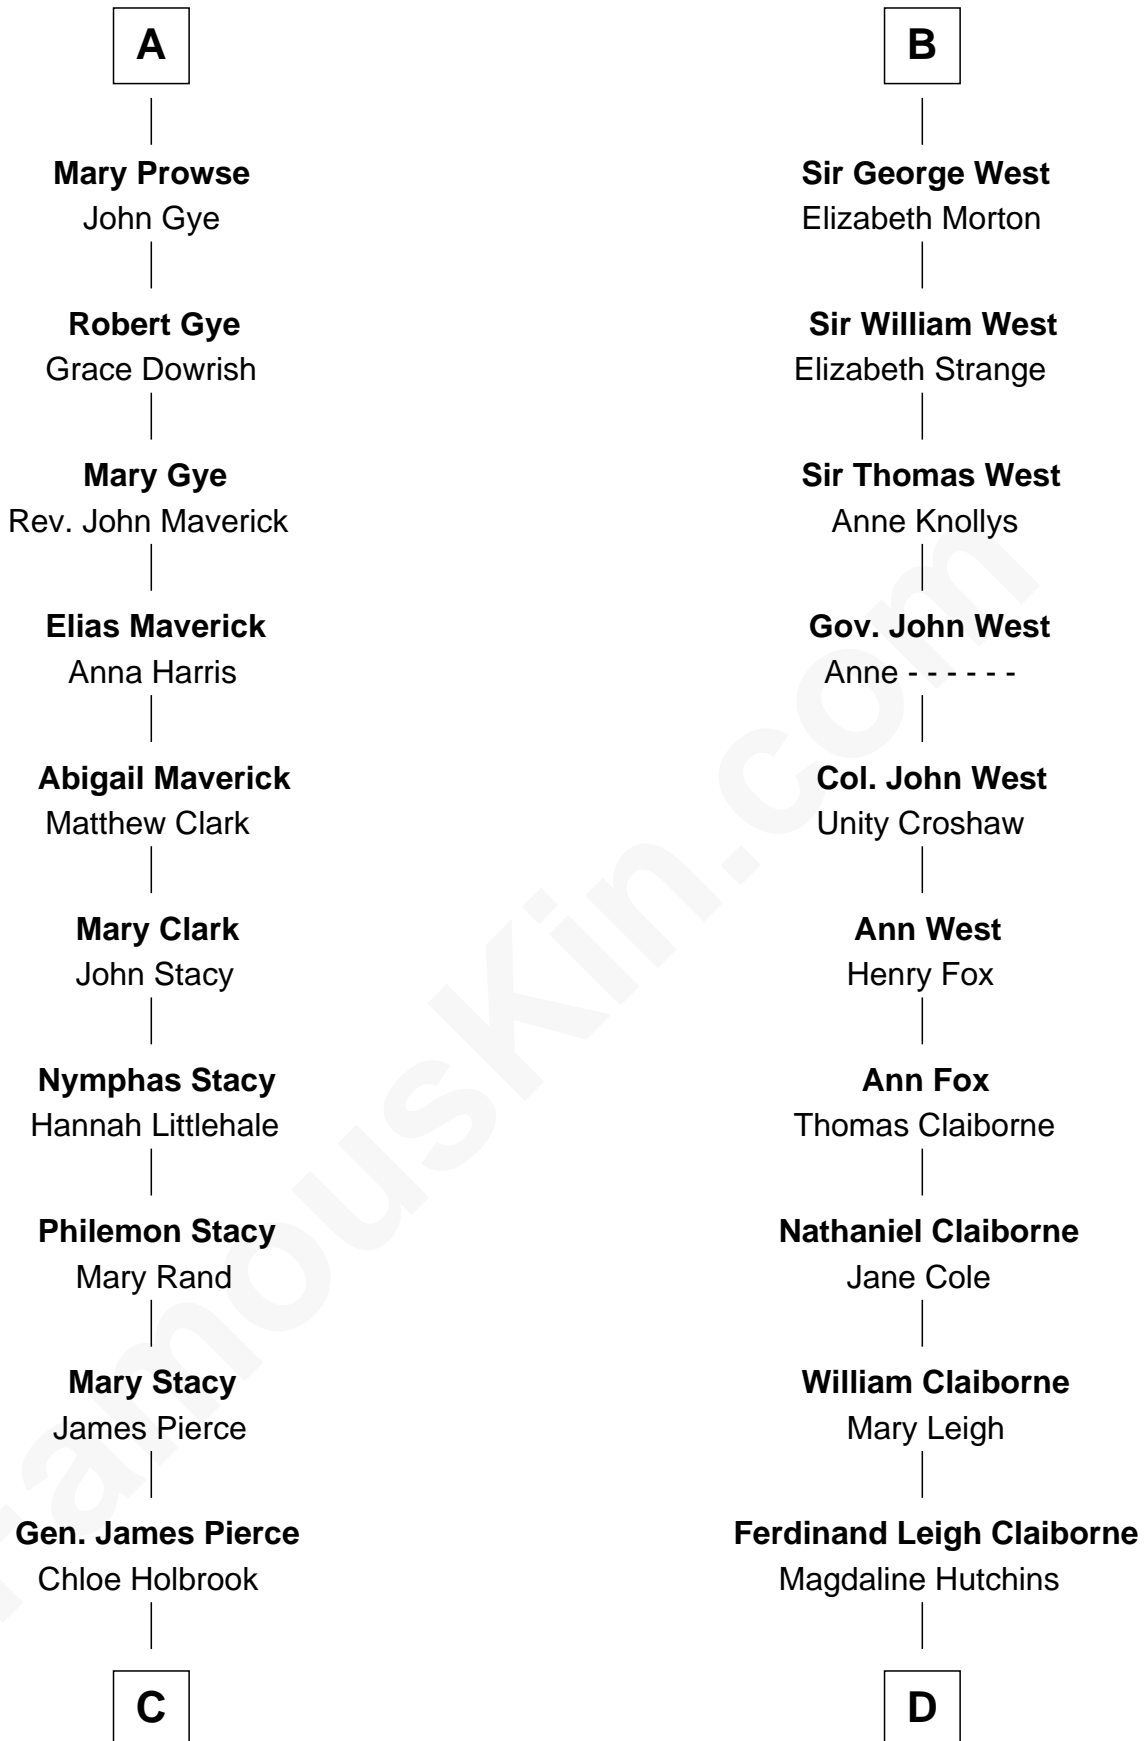

FamousKin.com Relationship Chart of

George W. Bush
43rd U.S. President

21st cousin of

Cokie Roberts
Author and TV Journalist

Sir Patrick de Chaworth
Isabella de Beauchamp

C

Jonas James Pierce

Kate Pritzel

Scott Pierce

Mabel Marvin

Marvin Pierce

Pauline Robinson

Barbara Pierce

George Herbert Walker Bush

George W. Bush

43rd U.S. President