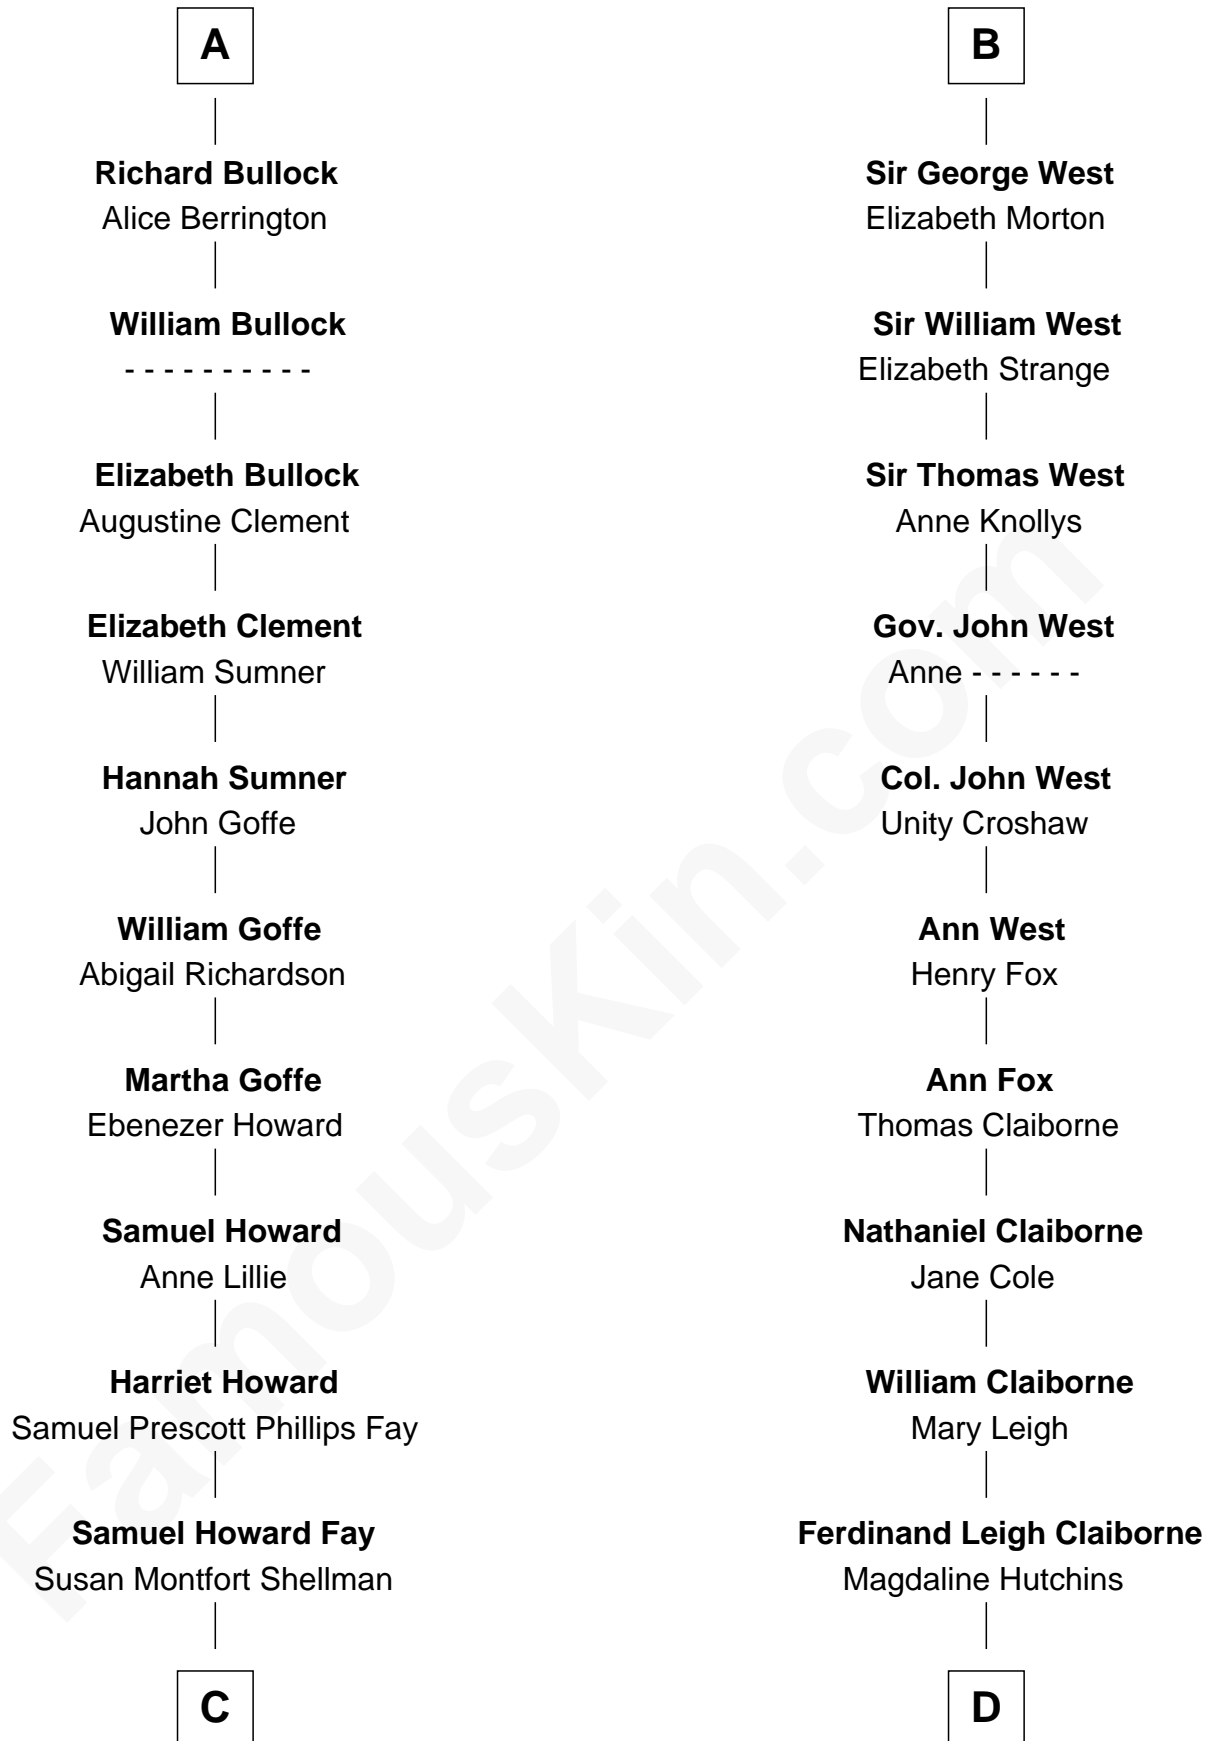

FamousKin.com Relationship Chart of

George W. Bush

43rd U.S. President

21st cousin of

Cokie Roberts

Author and TV Journalist

Bartholomew de Badlesmere

Margaret de Clare

C

Harriet Eleanor Fay
Rev. James Smith Bush

Samuel Prescott Bush
Flora Sheldon

Prescott Sheldon Bush
Dorothy Wear Walker

George Herbert Walker Bush
Barbara Pierce

George W. Bush
43rd U.S. President

D

Ferdinand Leigh Claiborne
Courtney Ann Terrell