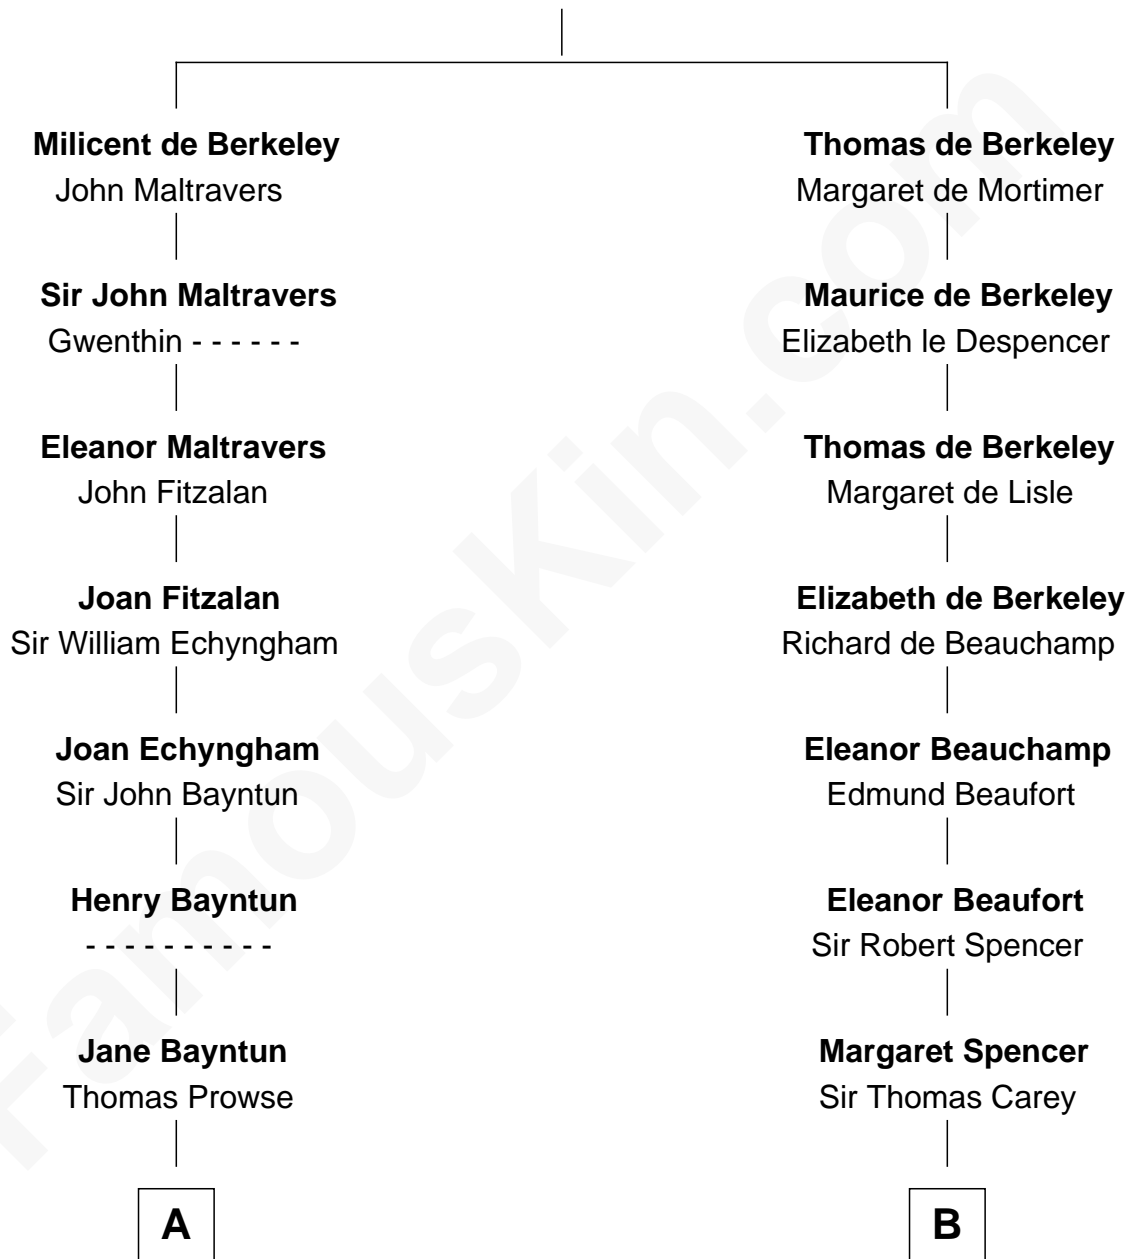

# FamousKin.com Relationship Chart of

**George W. Bush**

*43rd U.S. President*

21st cousin of

**Cokie Roberts**

*Author and TV Journalist*

**Sir Maurice de Berkeley**

Eve la Zouche

**C**

**Jonas James Pierce**

Kate Pritzel

**Scott Pierce**

Mabel Marvin

**Marvin Pierce**

Pauline Robinson

**Barbara Pierce**

George Herbert Walker Bush

**George W. Bush**

*43rd U.S. President*

**D**

**Ferdinand Leigh Claiborne**

Courtney Ann Terrell

**Judge Louis Bingaman Claiborne**

Rosa Marie Pourciau