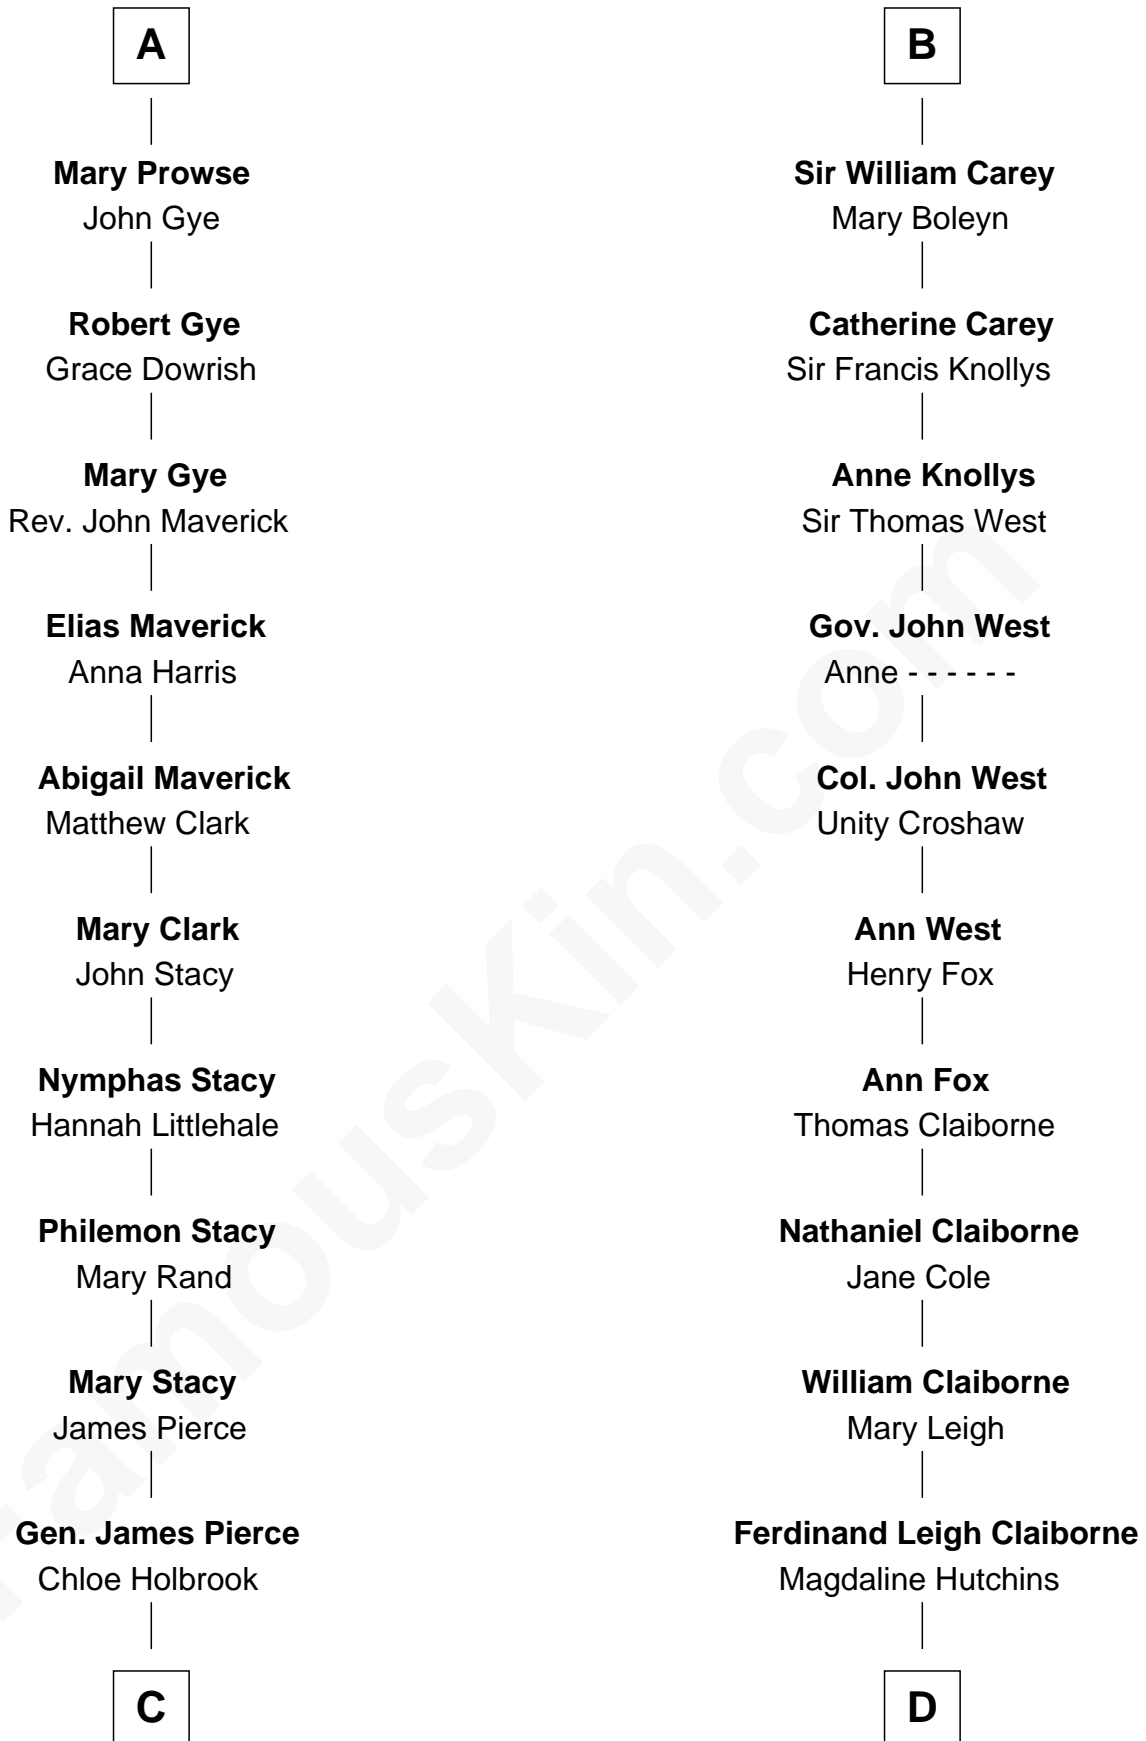

# FamousKin.com Relationship Chart of

**George W. Bush**

*43rd U.S. President*

21st cousin of

**Cokie Roberts**

*Author and TV Journalist*

**Sir Maurice de Berkeley**

Eve la Zouche

**C**

**Jonas James Pierce**

Kate Pritzel

**Scott Pierce**

Mabel Marvin

**Marvin Pierce**

Pauline Robinson

**Barbara Pierce**

George Herbert Walker Bush

**George W. Bush**

*43rd U.S. President*

**D**

**Ferdinand Leigh Claiborne**

Courtney Ann Terrell

**Judge Louis Bingaman Claiborne**

Rosa Marie Pourciau