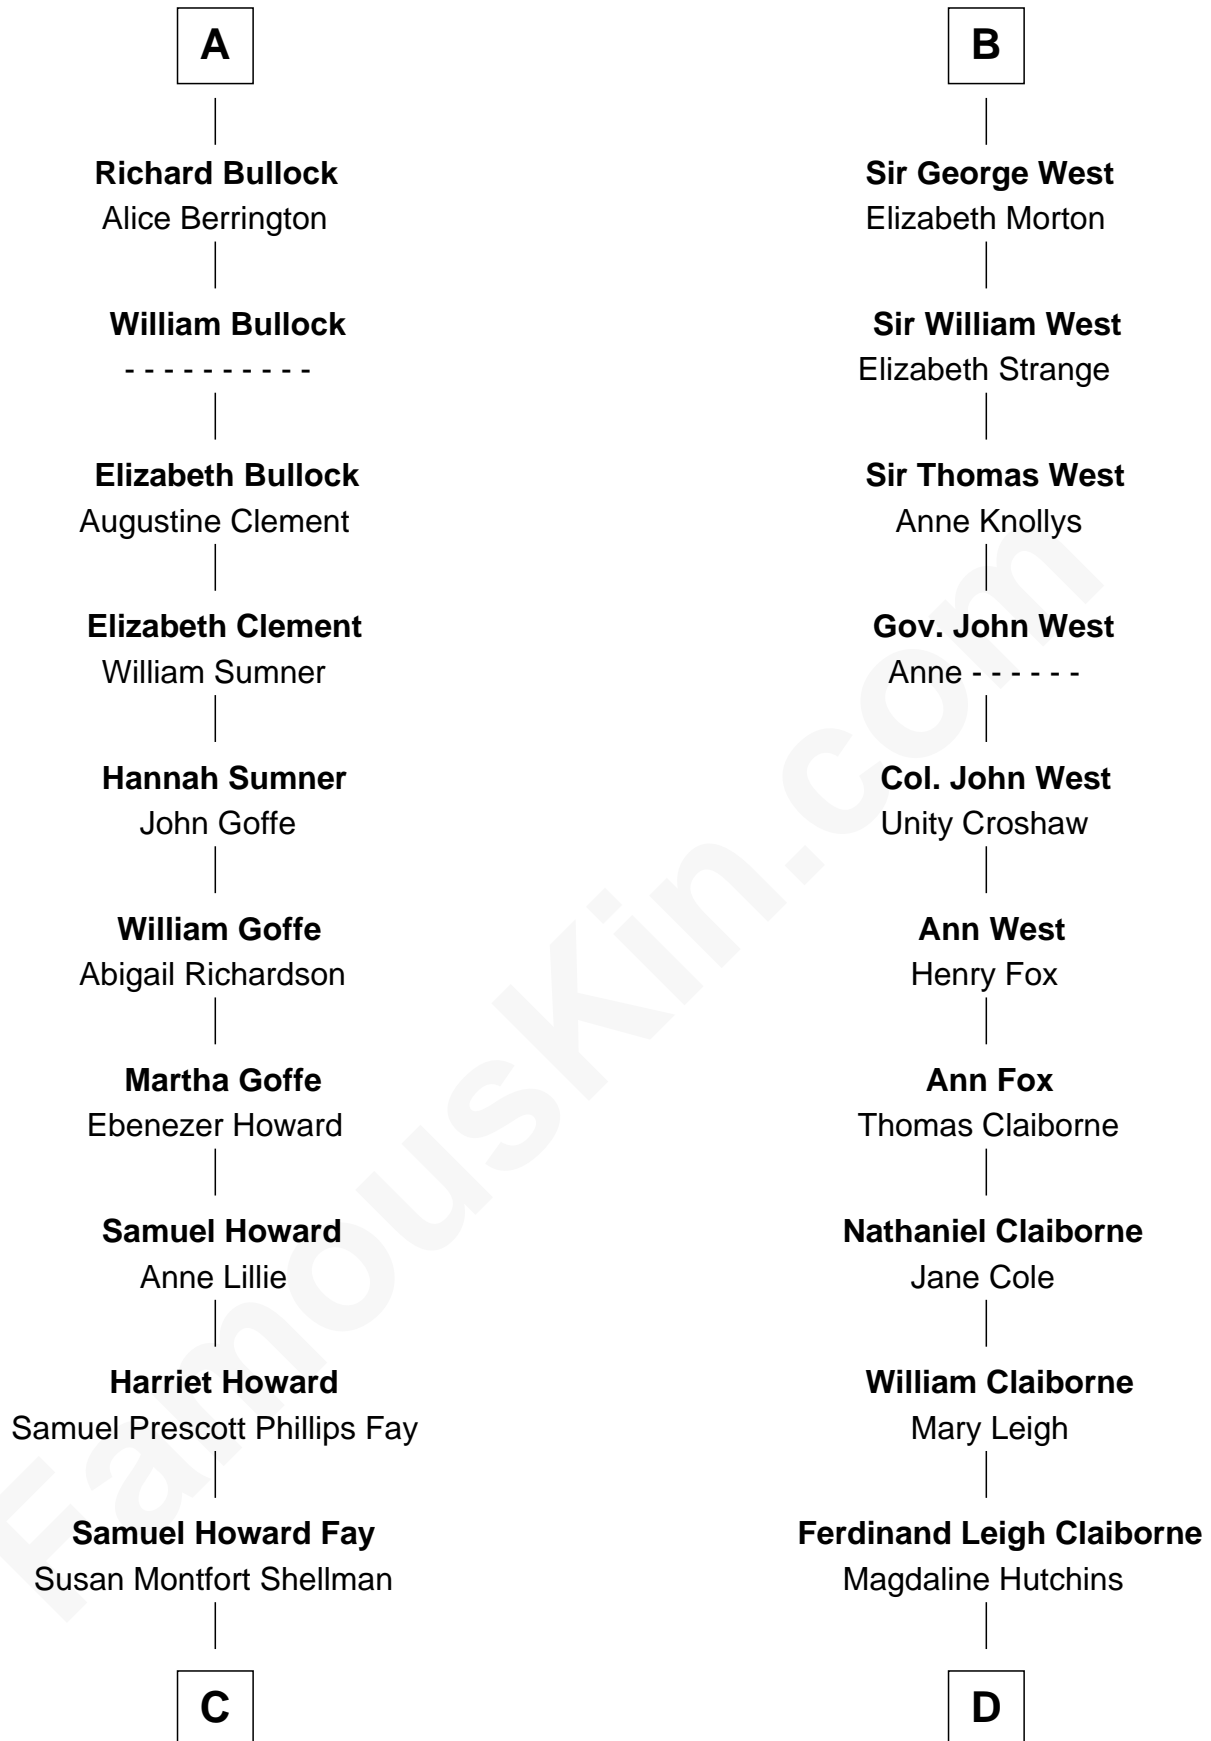

FamousKin.com Relationship Chart of

George W. Bush

43rd U.S. President

21st cousin of

Cokie Roberts

Author and TV Journalist

Sir Alfonso de Vere

Joan Foliot

John de Vere
Maud de Badlesmere

Aubrey de Vere
Alice FitzWalter

Sir Richard de Vere
Alice Sergeaux

Sir John de Vere
Elizabeth Howard

Joan de Vere
Sir William Norreys

Margaret Norreys
Gilbert Bullock

Thomas Bullock
Alice Kingsmill

A

John de Vere
Maud de Badlesmere

Margaret de Vere
Henry de Beaumont

Sir John de Beaumont
Katherine de Everingham

Elizabeth Beaumont
Sir William Botreaux

Margaret Botreaux
Sir Robert Hungerford

Katherine Hungerford
Sir Richard West

Sir Thomas West
Eleanor Copley

B

C

Harriet Eleanor Fay
Rev. James Smith Bush

Samuel Prescott Bush
Flora Sheldon

Prescott Sheldon Bush
Dorothy Wear Walker

George Herbert Walker Bush
Barbara Pierce

George W. Bush
43rd U.S. President