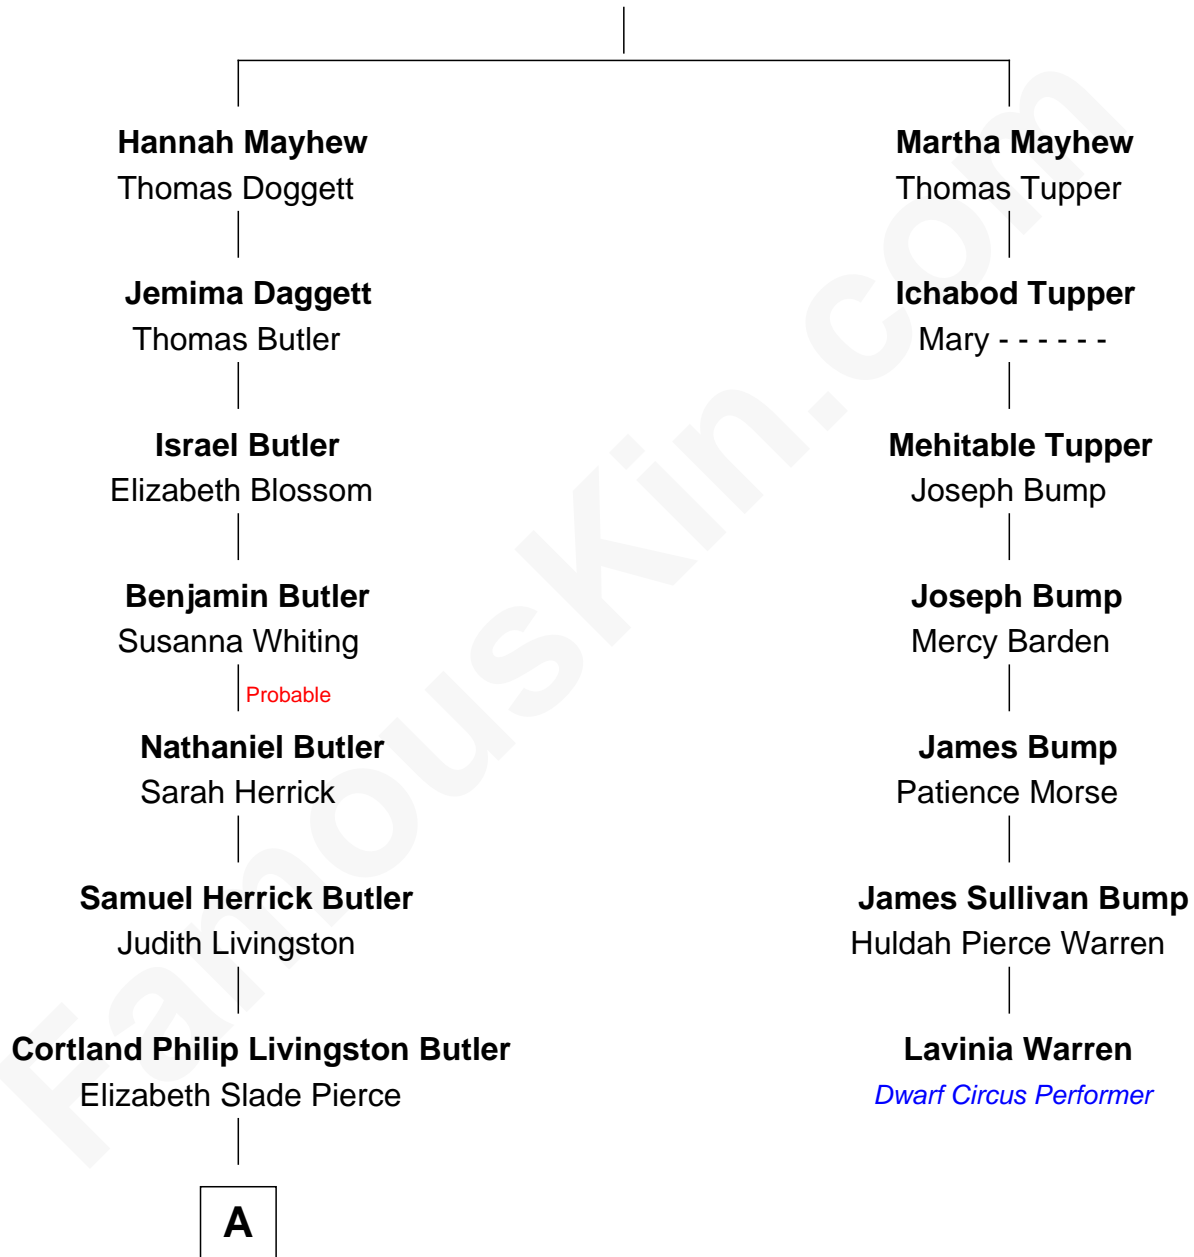

FamousKin.com
Relationship Chart of
George W. Bush
43rd U.S. President

6th cousin 5 times removed of
Lavinia Warren
Dwarf Circus Performer

Gov. Thomas Mayhew
 Jane Gallion

A

—
Mary Elizabeth Butler
Robert Emmet Sheldon

—
Flora Sheldon
Samuel Prescott Bush

—
Prescott Sheldon Bush
Dorothy Wear Walker

—
George Herbert Walker Bush
Barbara Pierce

—
George W. Bush
43rd U.S. President

FamousKin.com