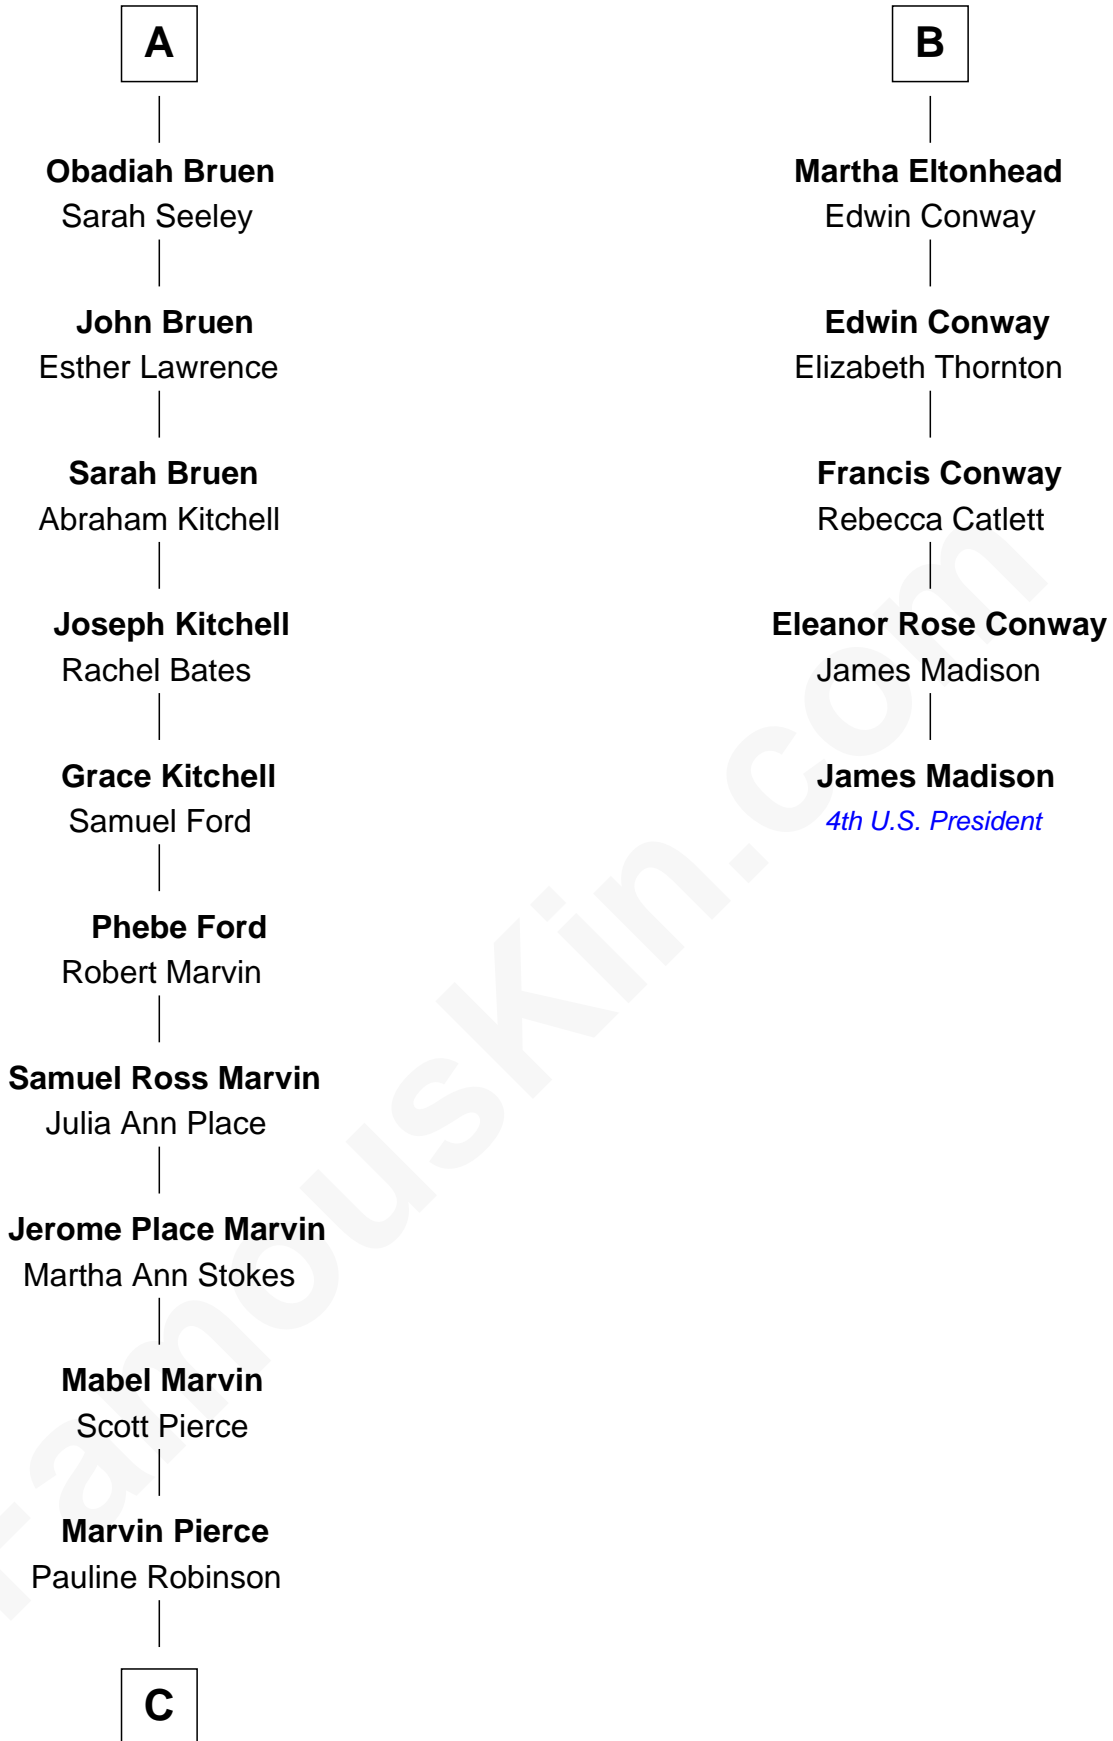

# FamousKin.com Relationship Chart of

**George W. Bush**

*43rd U.S. President*

11th cousin 7 times removed of

**James Madison**

*4th U.S. President*

**Sir John Savage**  
Maud de Swinnerton

**C**

**Barbara Pierce**  
George Herbert Walker Bush

**George W. Bush**  
*43rd U.S. President*

FamousKin.com