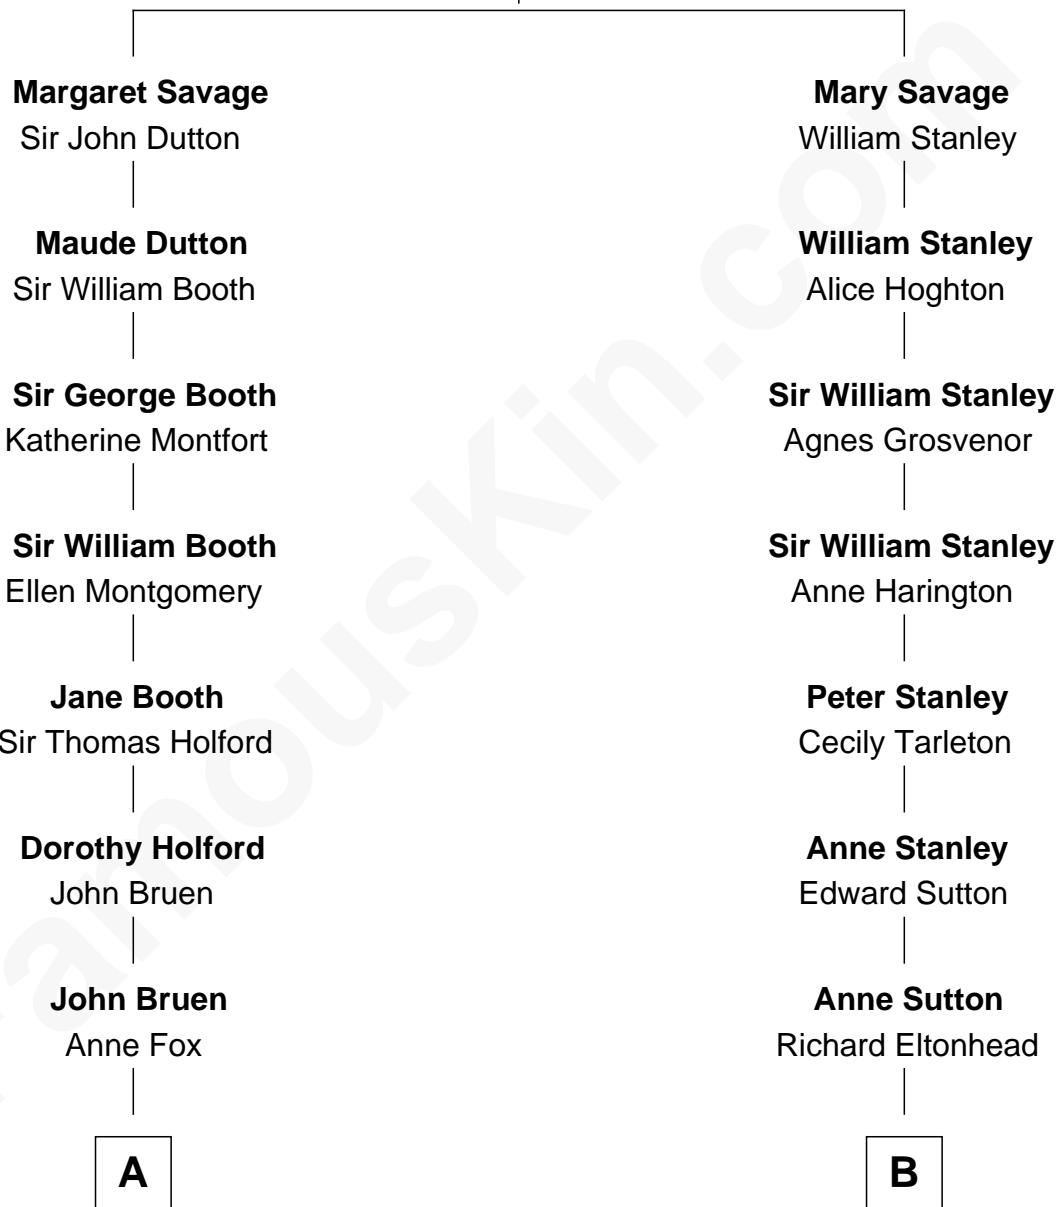

# FamousKin.com Relationship Chart of

**George W. Bush**

*43rd U.S. President*

11th cousin 7 times removed of

**James Madison**

*4th U.S. President*

**Sir John Savage**  
Maud de Swinnerton

**C**

**Barbara Pierce**  
George Herbert Walker Bush

**George W. Bush**  
*43rd U.S. President*

FamousKin.com