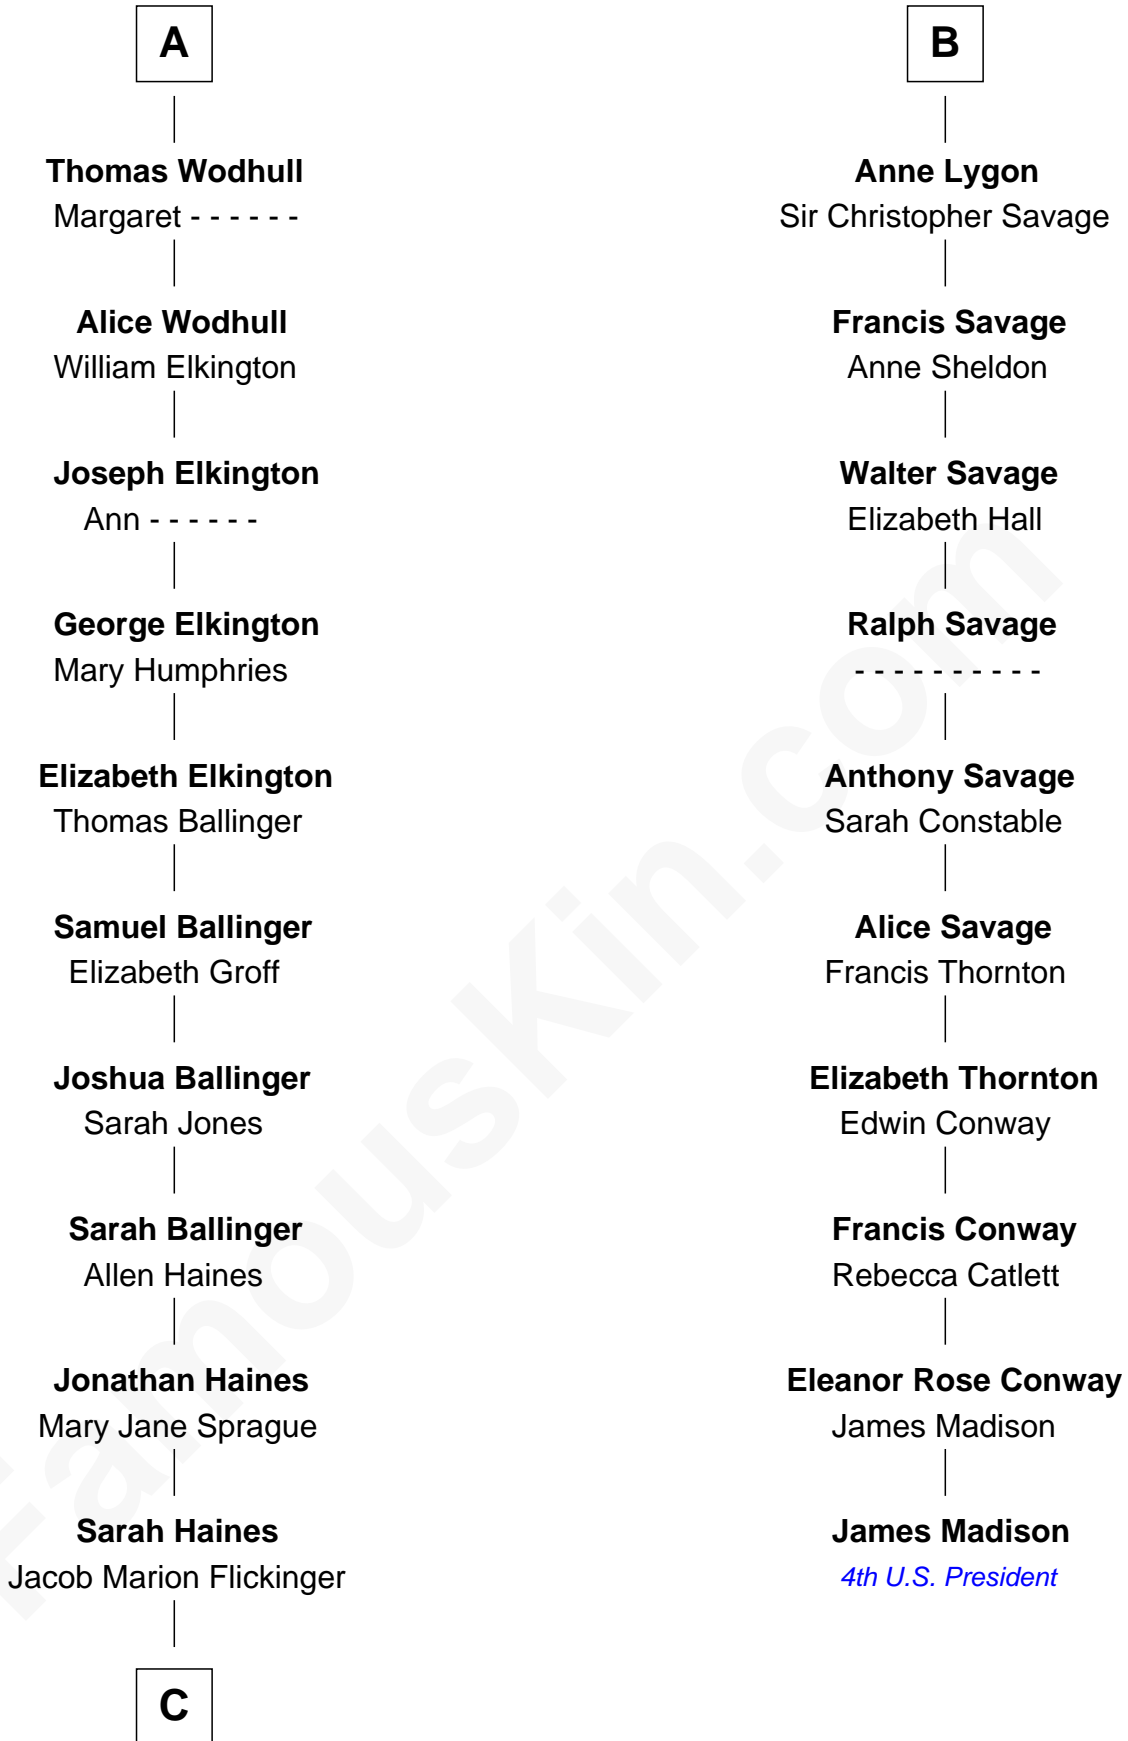

FamousKin.com Relationship Chart of

George W. Bush

43rd U.S. President

16th cousin 4 times removed of

James Madison

4th U.S. President

Sir Warin Trussell
Maud de St. Philibert

Sir Laurence Trussell
Matilda de Charnells

Sir William Trussell
Margery Ludlow

Isabel Trussell
Thomas Wodhull

John Wodhull
Joan Etwell

Fulk Wodhull
Anne Newenham

Lawrence Wodhull
Elizabeth Hall

Fulke Wodhull
Alice Wickliffe

A

Maud Trussell

Sir Richard de Beauchamp

Anne de Beauchamp

Sir Richard Lygon

Sir Richard Lygon

Margaret Greville

B

C

—
Lulu Dell Flickinger
James Edgar Robinson

—
Pauline Robinson
Marvin Pierce

—
Barbara Pierce
George Herbert Walker Bush

—
George W. Bush
43rd U.S. President

FamousKin.com