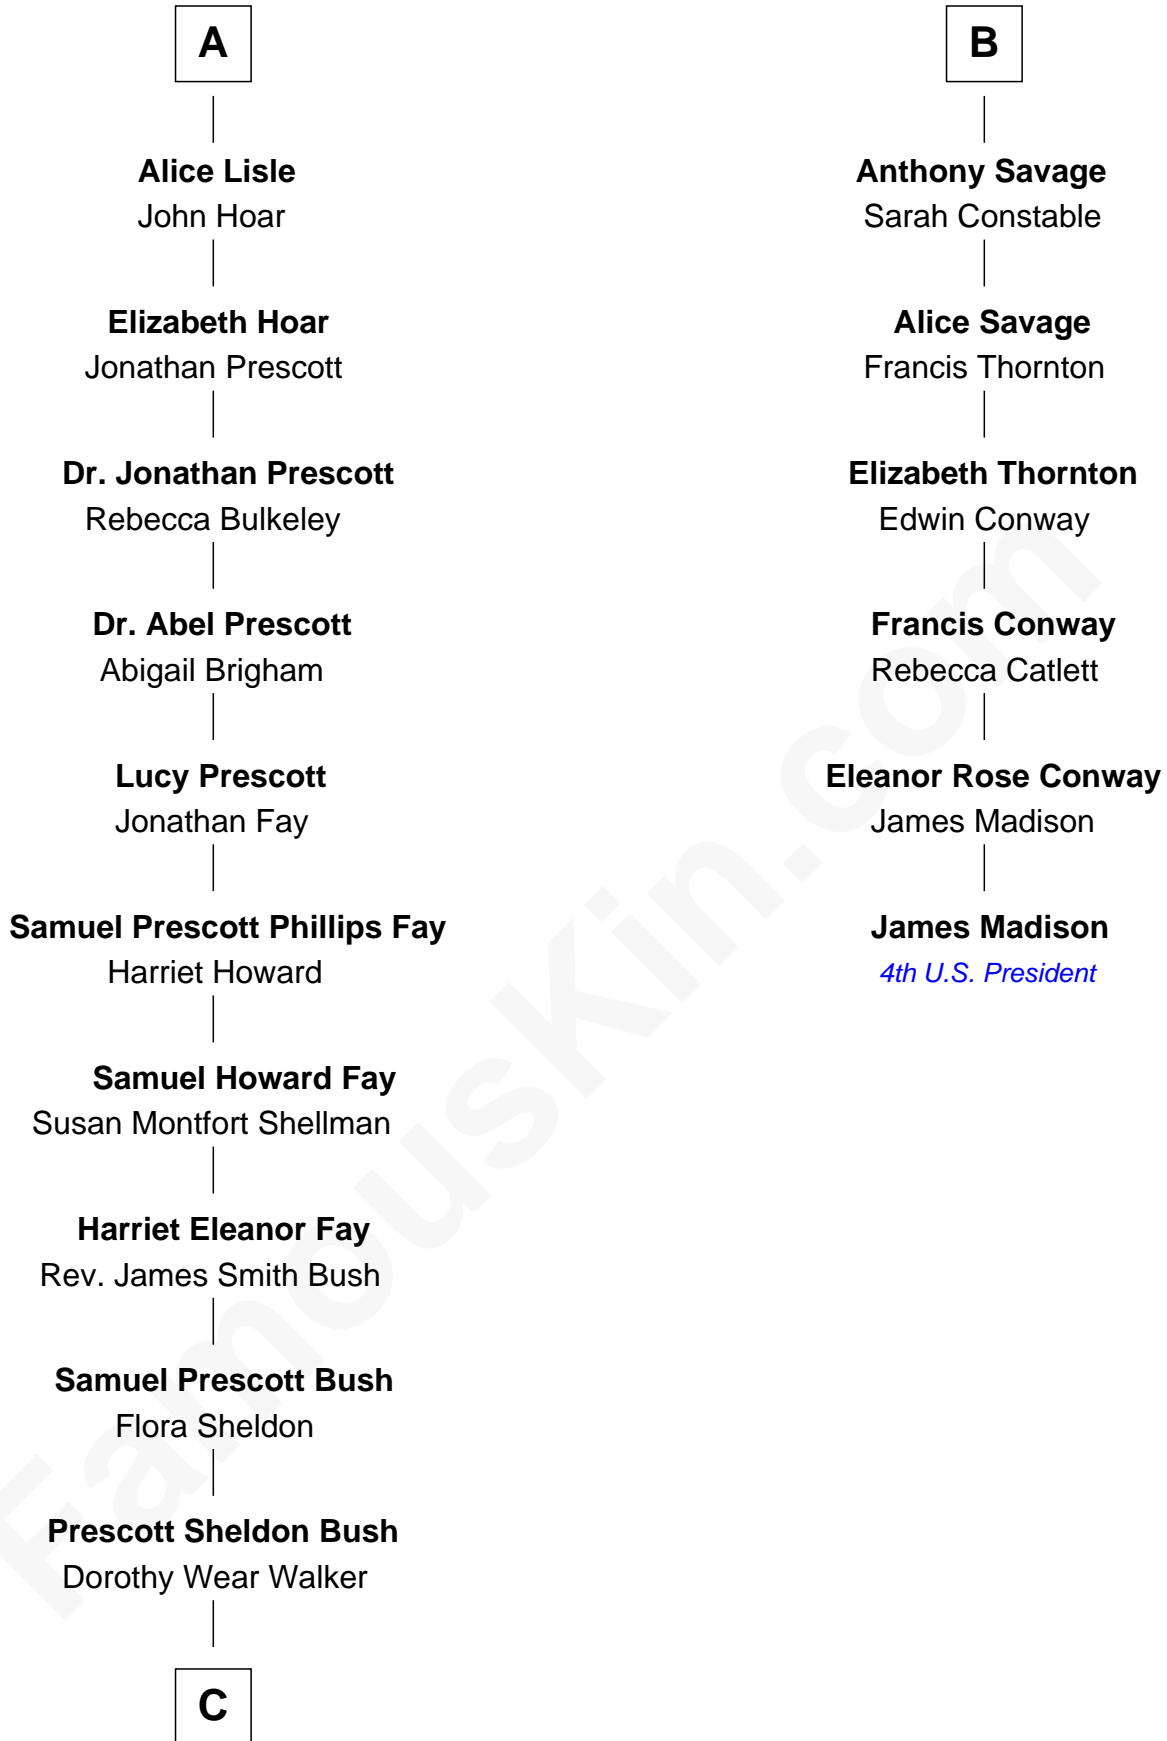

FamousKin.com Relationship Chart of

George W. Bush
43rd U.S. President

12th cousin 6 times removed of

James Madison
4th U.S. President

Sir Humphrey Stafford
Eleanor Aylesbury

Anne Stafford
Sir William Berkeley

Richard Berkeley
Elizabeth Conningsby

Sir John Berkeley
Isabel Dennis

Sir Richard Berkeley
Elizabeth Jermy

Mary Berkeley
Sir John Hungerford

Bridget Hungerford
Sir William Lisle

John Lisle
Alice Beckenshaw

A

Elizabeth Stafford
Sir Richard de Beauchamp

Anne de Beauchamp
Sir Richard Lygon

Sir Richard Lygon
Margaret Greville

Anne Lygon
Sir Christopher Savage

Francis Savage
Anne Sheldon

Walter Savage
Elizabeth Hall

Ralph Savage

B

C

George Herbert Walker Bush

Barbara Pierce

George W. Bush

43rd U.S. President

FamousKin.com