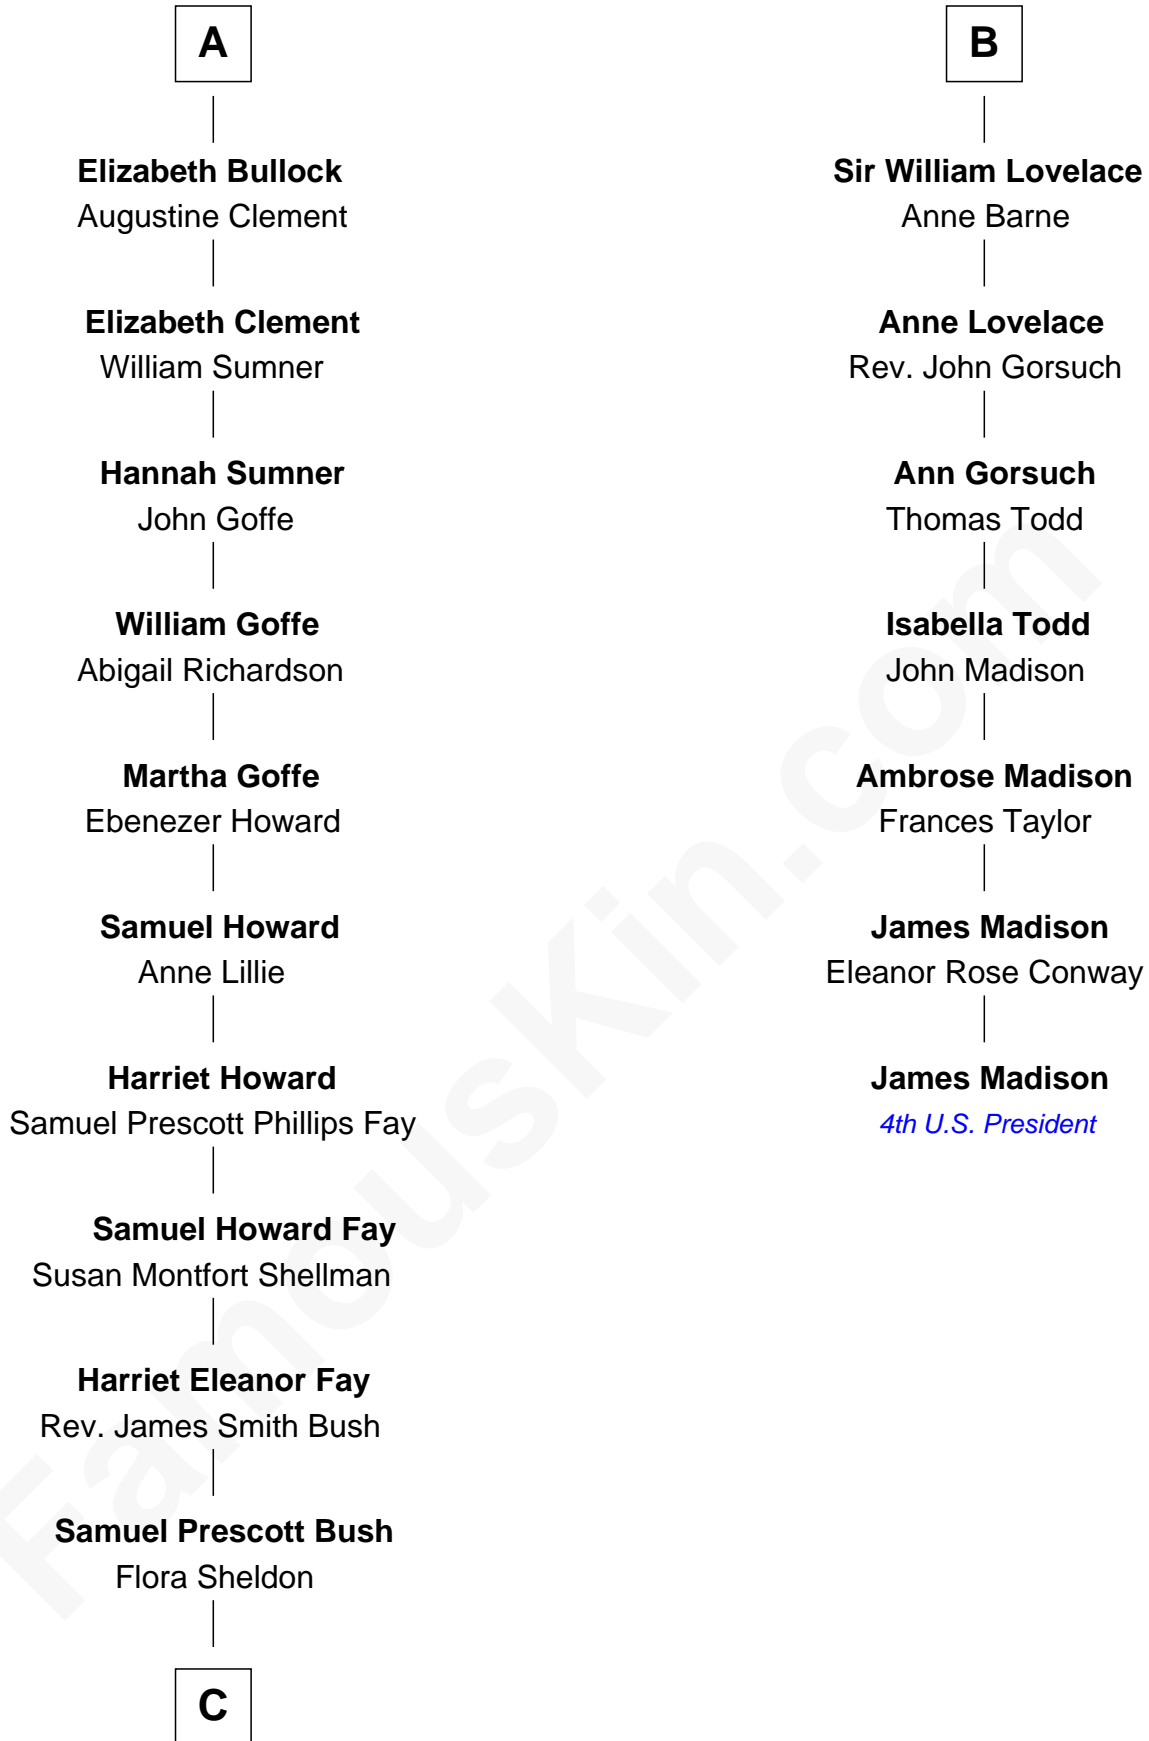

FamousKin.com Relationship Chart of

George W. Bush

43rd U.S. President

13th cousin 6 times removed of

James Madison

4th U.S. President

Sir Richard Sergeaux

Philippe Fitzalan

C

—
Prescott Sheldon Bush

Dorothy Wear Walker

—
George Herbert Walker Bush

Barbara Pierce

—
George W. Bush

43rd U.S. President

FamousKin.com