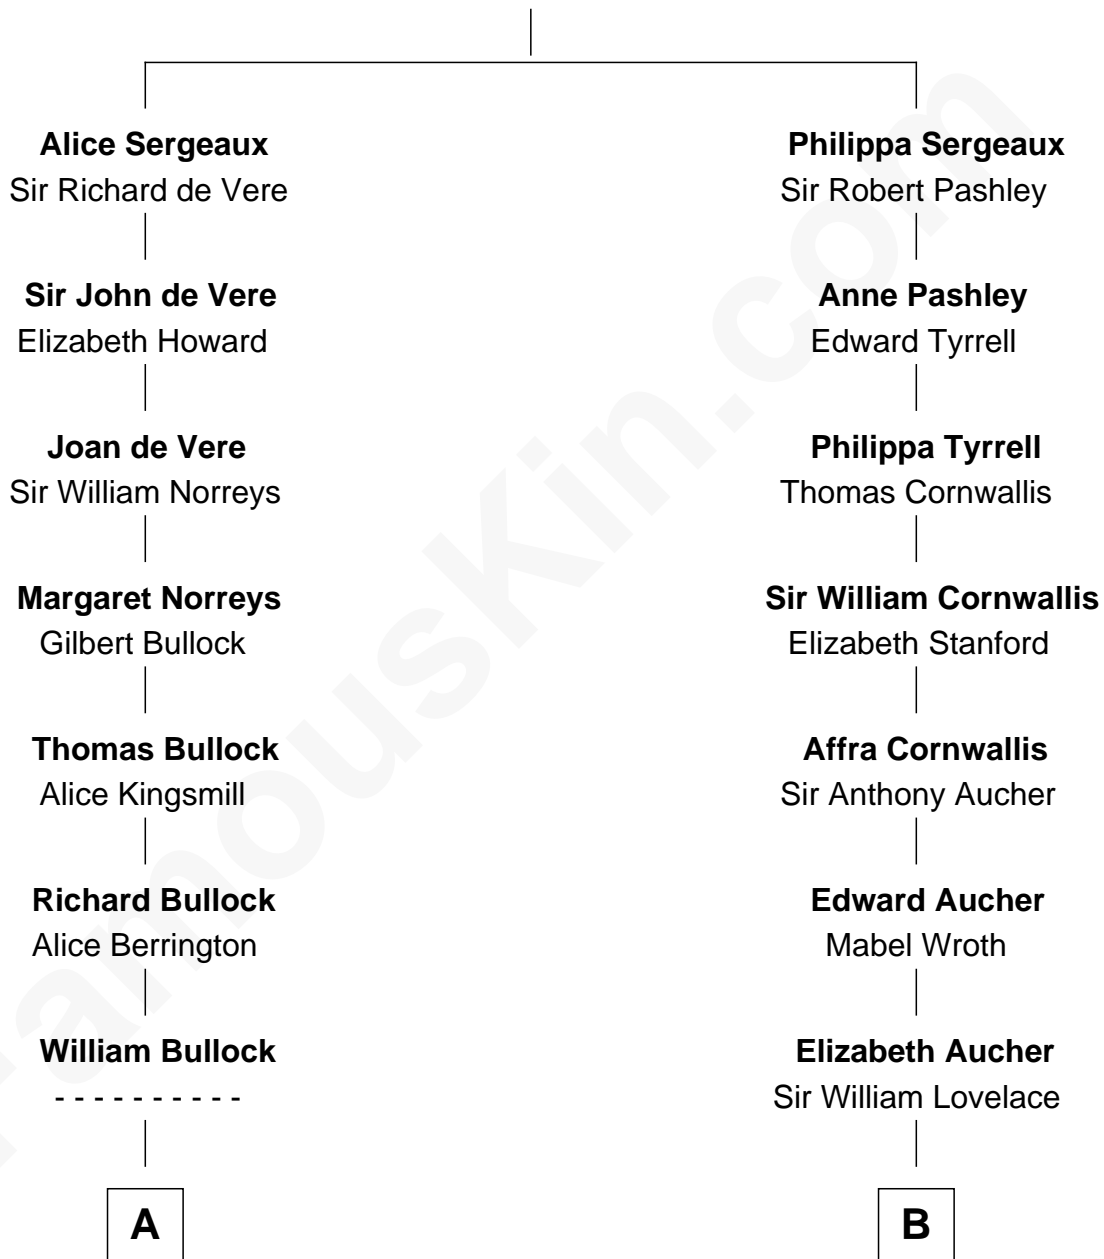

FamousKin.com Relationship Chart of

George W. Bush

43rd U.S. President

13th cousin 6 times removed of

James Madison

4th U.S. President

Sir Richard Sergeaux

Philippe Fitzalan

C

—
Prescott Sheldon Bush

Dorothy Wear Walker

—
George Herbert Walker Bush

Barbara Pierce

—
George W. Bush

43rd U.S. President

FamousKin.com