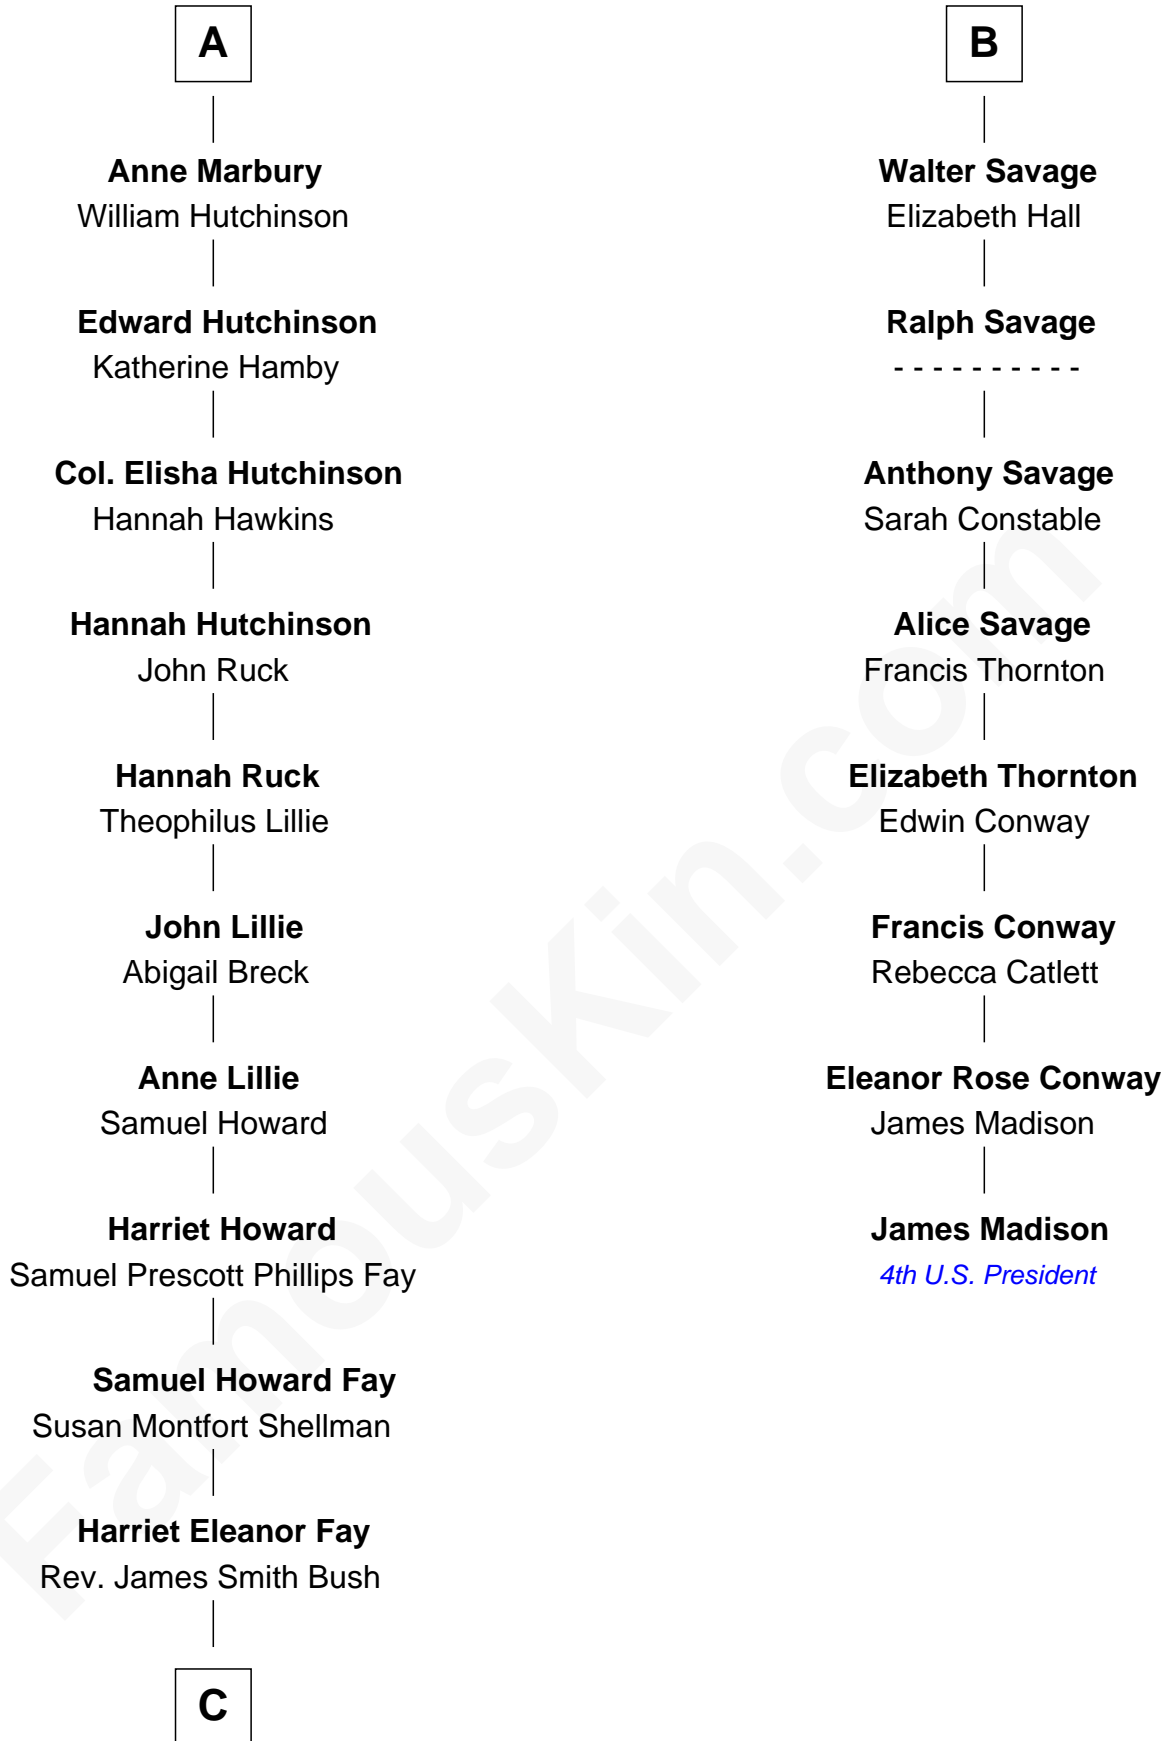

FamousKin.com Relationship Chart of

George W. Bush
43rd U.S. President

14th cousin 6 times removed of

James Madison
4th U.S. President

Robert de Ferrers
Margaret Despencer

C

—
Samuel Prescott Bush

Flora Sheldon

—
Prescott Sheldon Bush

Dorothy Wear Walker

—
George Herbert Walker Bush

Barbara Pierce

—
George W. Bush

43rd U.S. President

FamousKin.com