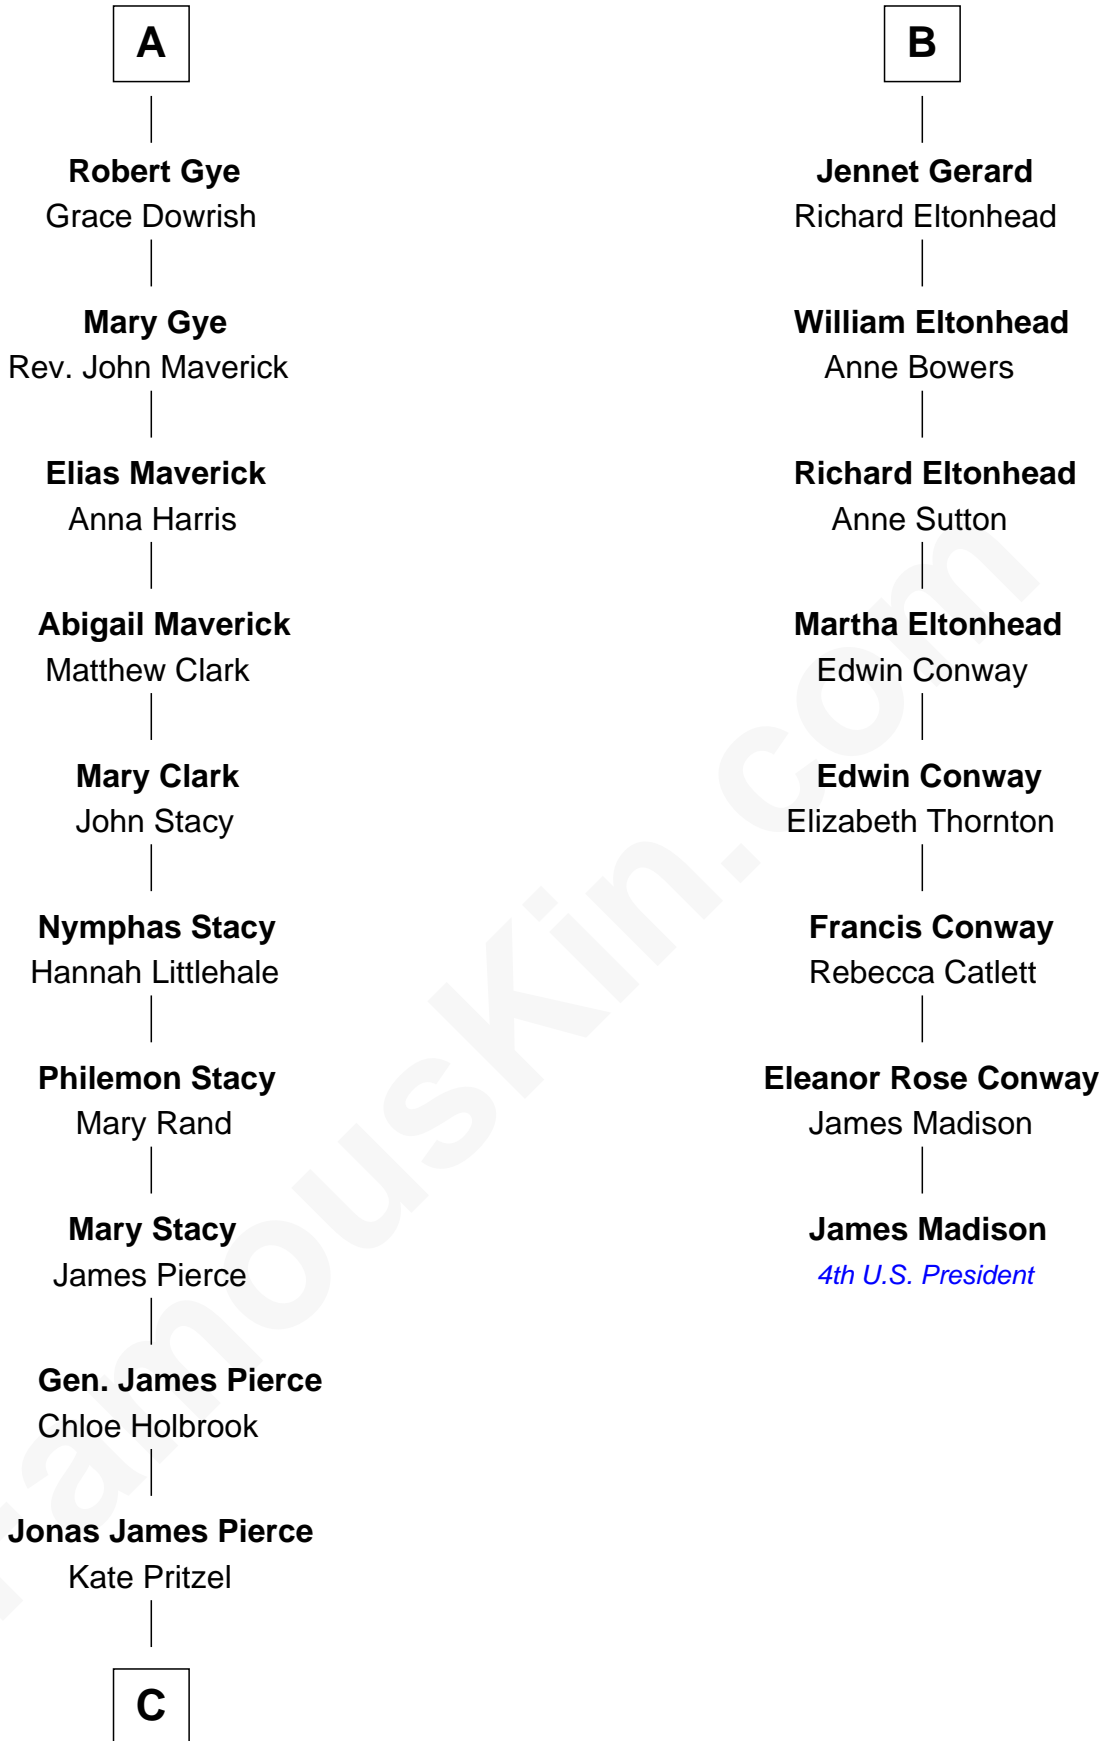

FamousKin.com Relationship Chart of

George W. Bush
43rd U.S. President

14th cousin 6 times removed of

James Madison
4th U.S. President

Henry Plantagenet
Maud de Chaworth

C

—
Scott Pierce
Mabel Marvin

—
Marvin Pierce
Pauline Robinson

—
Barbara Pierce
George Herbert Walker Bush

—
George W. Bush
43rd U.S. President

FamousKin.com