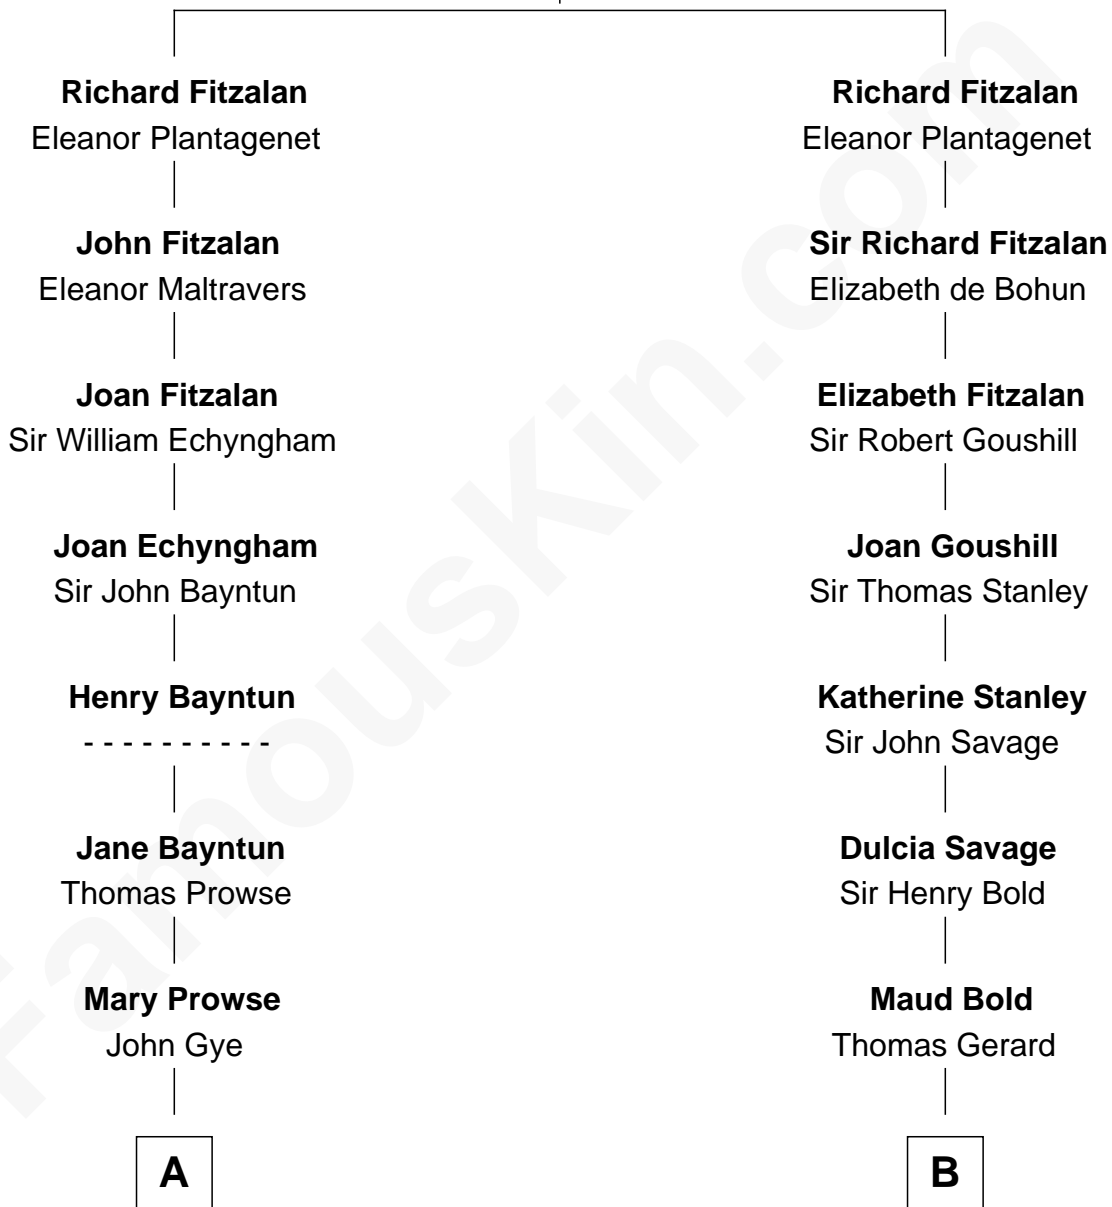

FamousKin.com Relationship Chart of

George W. Bush
43rd U.S. President

14th cousin 6 times removed of

James Madison
4th U.S. President

Edmund Fitzalan
Alice de Warenne

C

—
Scott Pierce
Mabel Marvin

—
Marvin Pierce
Pauline Robinson

—
Barbara Pierce
George Herbert Walker Bush

—
George W. Bush
43rd U.S. President

FamousKin.com