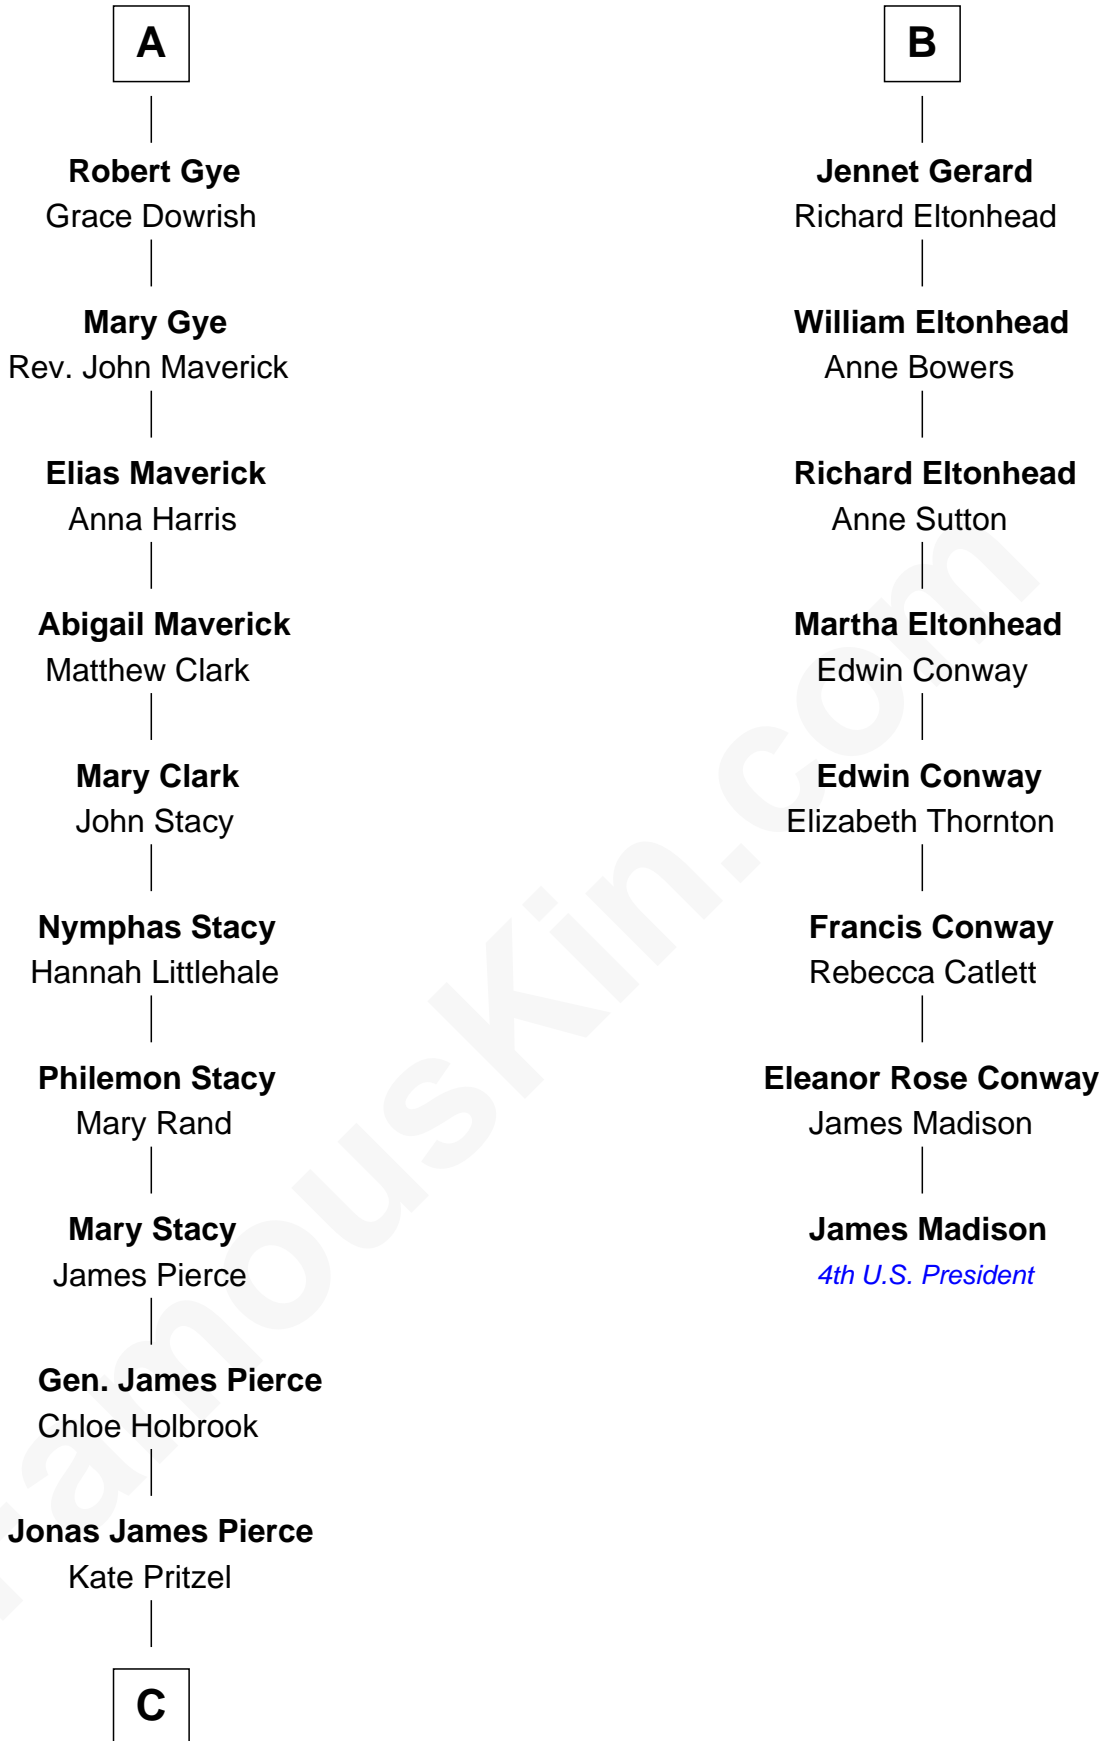

FamousKin.com Relationship Chart of

George W. Bush
43rd U.S. President

14th cousin 6 times removed of

James Madison
4th U.S. President

Edmund Fitzalan
Alice de Warenne

C

—
Scott Pierce
Mabel Marvin

—
Marvin Pierce
Pauline Robinson

—
Barbara Pierce
George Herbert Walker Bush

—
George W. Bush
43rd U.S. President

FamousKin.com