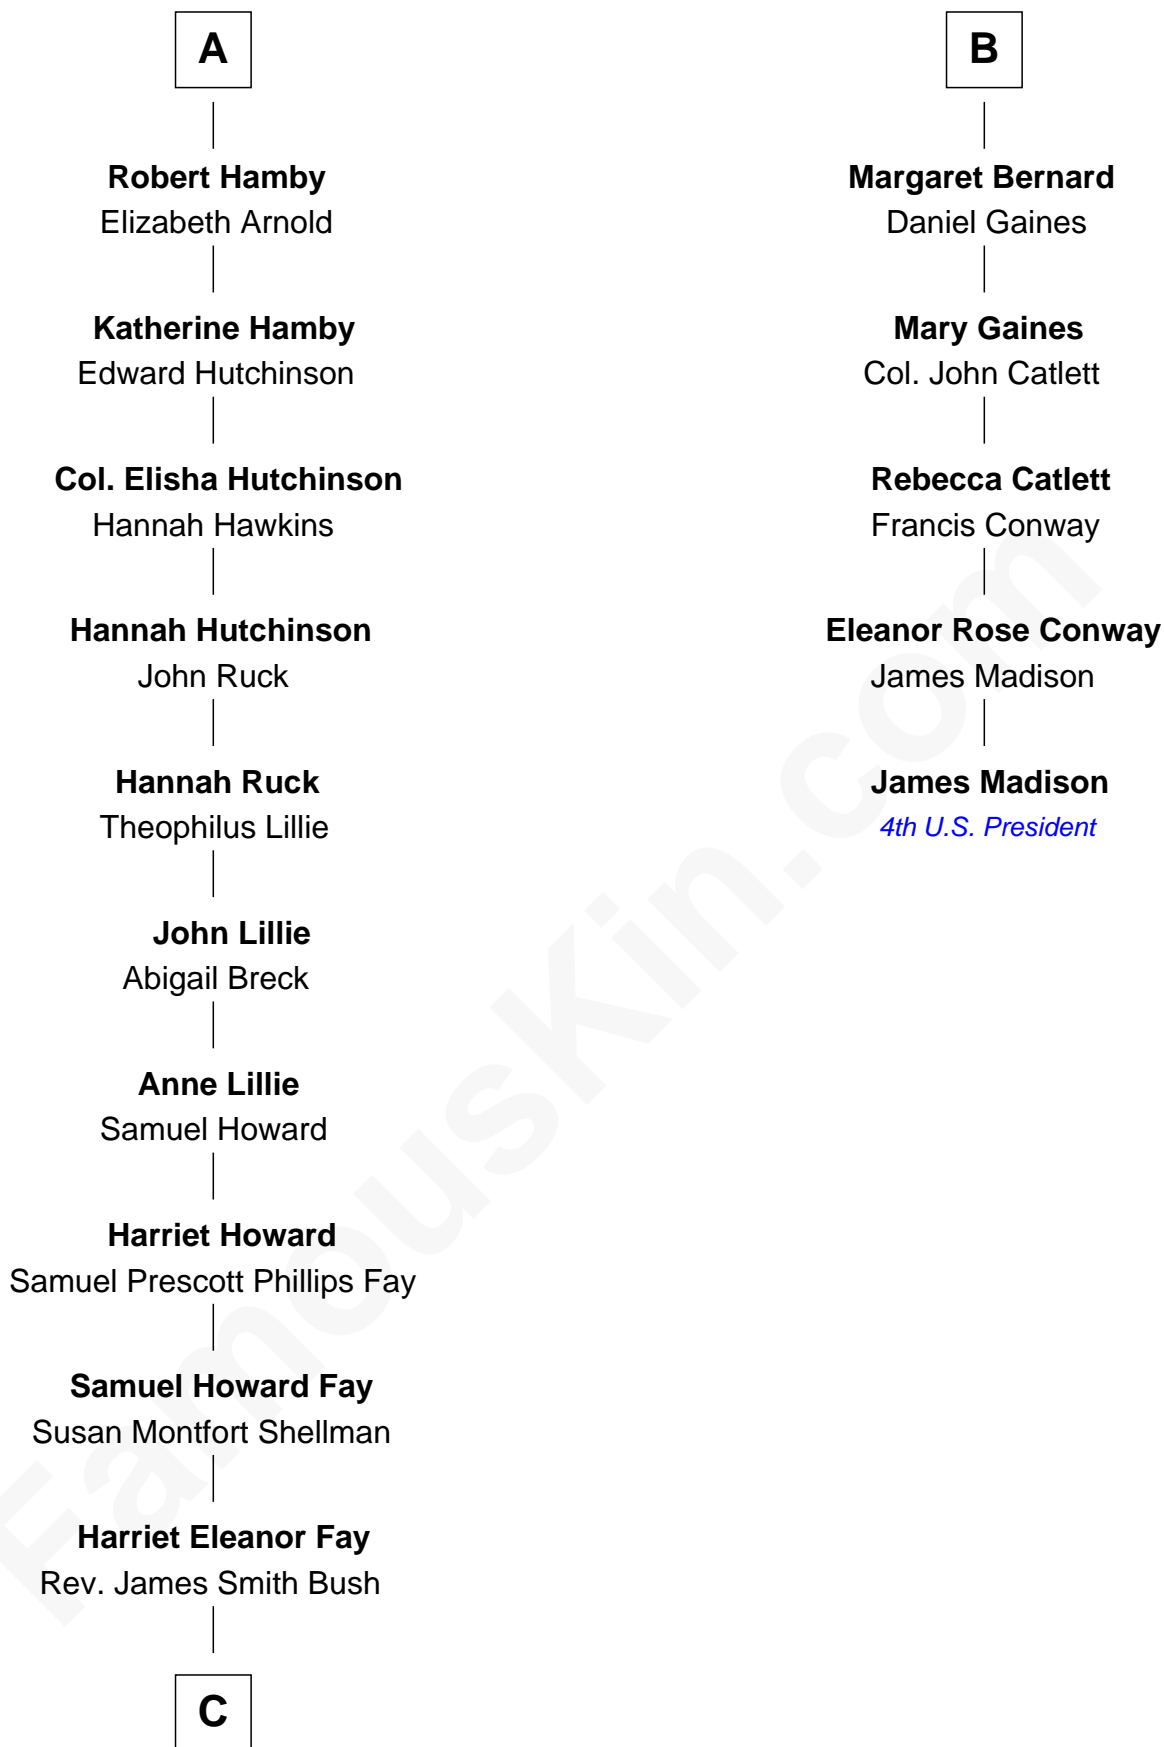

FamousKin.com Relationship Chart of

George W. Bush
43rd U.S. President

11th cousin 9 times removed of

James Madison
4th U.S. President

Stephen le Scrope
Margery de Welles

Maude le Scrope
Sir Baldwin Freville

Margaret Freville
Sir Hugh Willoughby

Margery Willoughby
Sir Godfrey Hilton

Elizabeth Hilton
Richard Thimbleby

Anne Thimbleby
John Booth

Eleanor Booth
Edward Hamby

William Hamby
Margaret Blewett

A

John le Scrope
Elizabeth Chaworth

Elizabeth le Scrope
Sir Henry le Scrope

Margaret Scrope
John Bernard

John Bernard
Margaret Daundelyn

John Bernard
Cecily Muscote

Francis Bernard
Alice Hazlewood

Sir Francis Bernard
Mary Woolhouse

B

C

—
Samuel Prescott Bush

Flora Sheldon

—
Prescott Sheldon Bush

Dorothy Wear Walker

—
George Herbert Walker Bush

Barbara Pierce

—
George W. Bush

43rd U.S. President