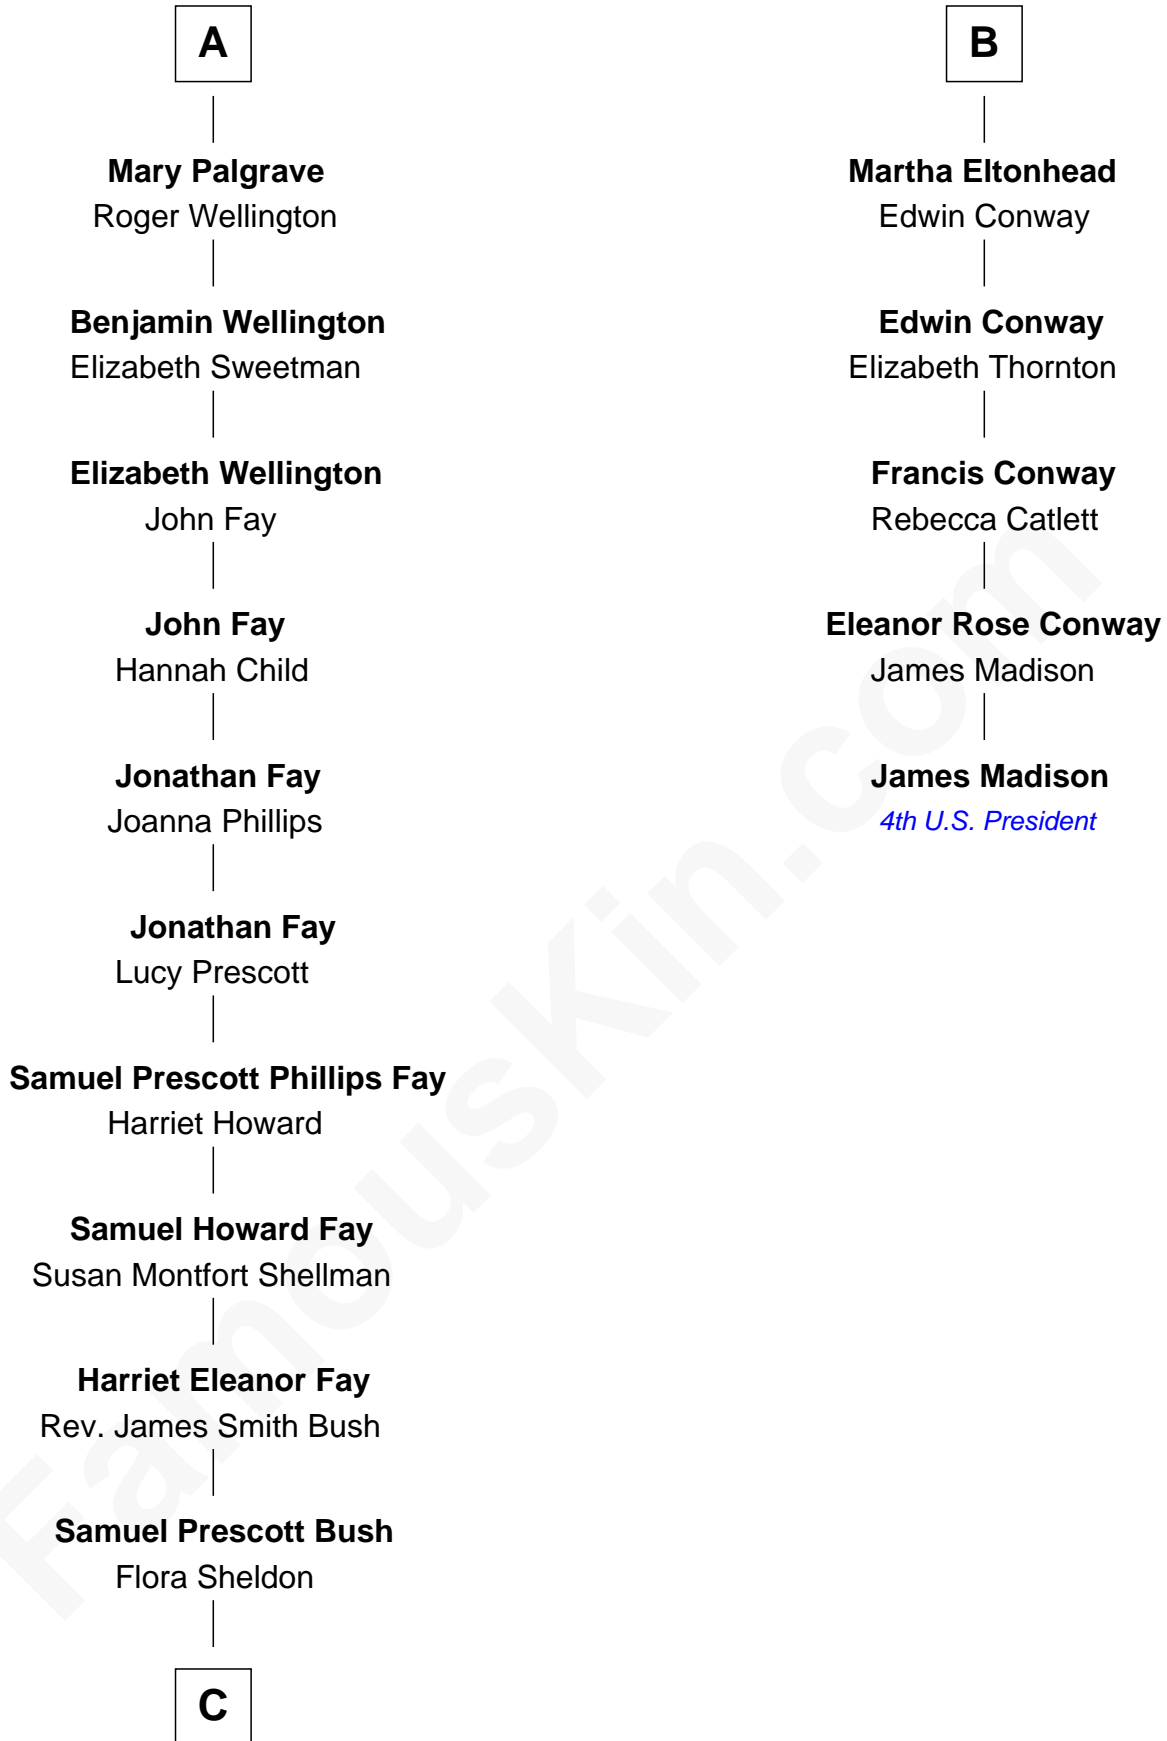

FamousKin.com Relationship Chart of

George W. Bush

43rd U.S. President

11th cousin 8 times removed of

James Madison

4th U.S. President

Sir Robert Goushill

Elizabeth Fitzalan

Katherine Stanley

Sir John Savage

Dulcia Savage

Sir Henry Bold

Maud Bold

Thomas Gerard

Jennet Gerard

Richard Eltonhead

William Eltonhead

Anne Bowers

Richard Eltonhead

Anne Sutton

B

C

—
Prescott Sheldon Bush

Dorothy Wear Walker

—
George Herbert Walker Bush

Barbara Pierce

—
George W. Bush

43rd U.S. President

FamousKin.com