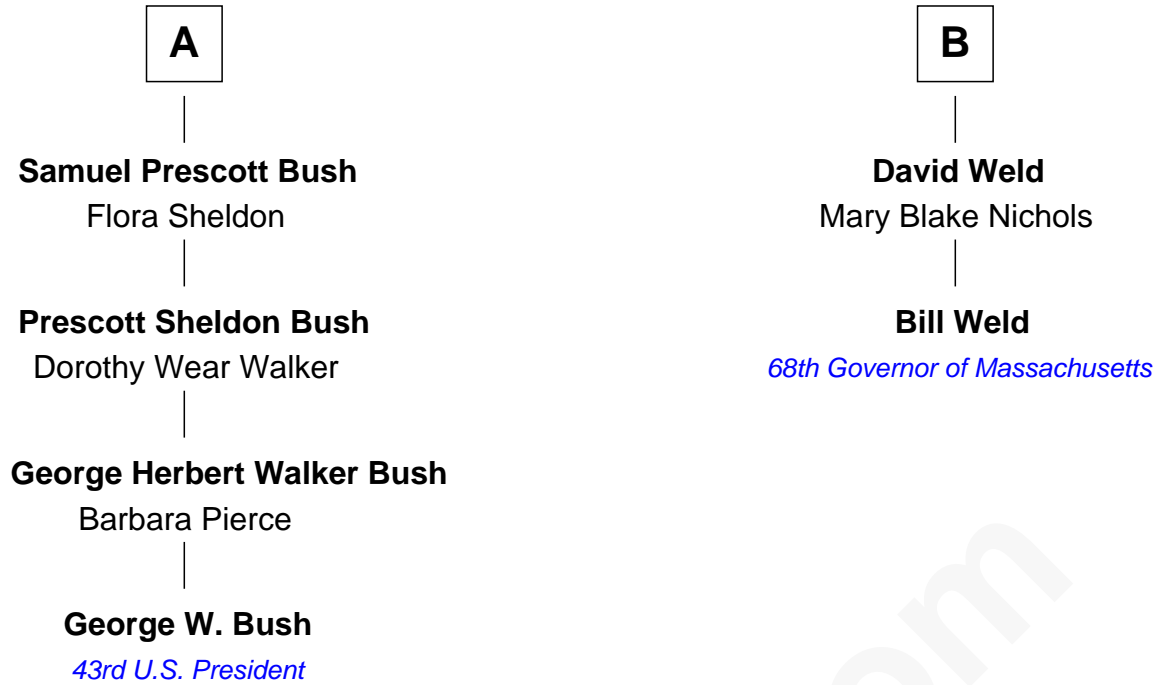

FamousKin.com Relationship Chart of

George W. Bush

43rd U.S. President

8th cousin 2 times removed of

Bill Weld

68th Governor of Massachusetts

William Sumner
Elizabeth Clement

Hannah Sumner
John Goffe

William Goffe
Abigail Richardson

Martha Goffe
Ebenezer Howard

Samuel Howard
Anne Lillie

Harriet Howard
Samuel Prescott Phillips Fay

Samuel Howard Fay
Susan Montfort Shellman

Harriet Eleanor Fay
Rev. James Smith Bush

A

Clement Sumner
Margaret Harris

William Sumner
Hannah Hunt

Benjamin Sumner
Prudence Hubbard

Frederick Augustus Sumner
Abigail Little Bailey

Sarah Sumner
Thomas Swan Weld

Dr. Francis Minot Weld
Fanny Elizabeth Bartholomew

Francis Minot Weld
Margaret Low White

B

FamousKin.com