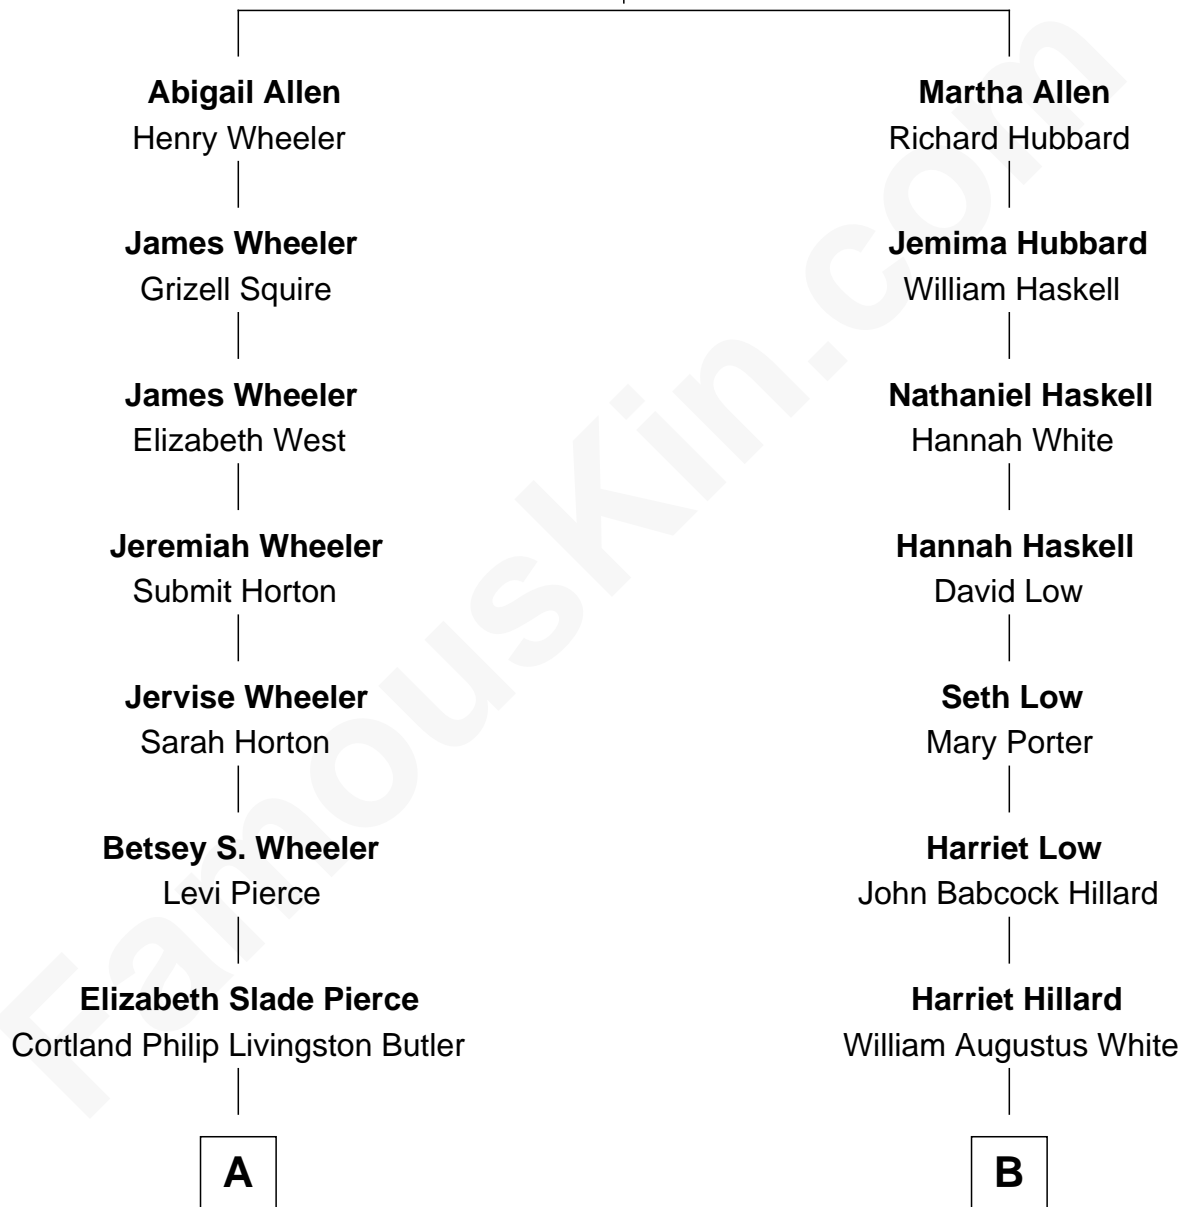

FamousKin.com Relationship Chart of

George W. Bush
43rd U.S. President

9th cousin 2 times removed of

Bill Weld

68th Governor of Massachusetts

William Allen
Ann Goodale

A

Mary Elizabeth Butler
Robert Emmet Sheldon

Flora Sheldon
Samuel Prescott Bush

Prescott Sheldon Bush
Dorothy Wear Walker

George Herbert Walker Bush
Barbara Pierce

George W. Bush
43rd U.S. President

B

Margaret Low White
Francis Minot Weld

David Weld
Mary Blake Nichols