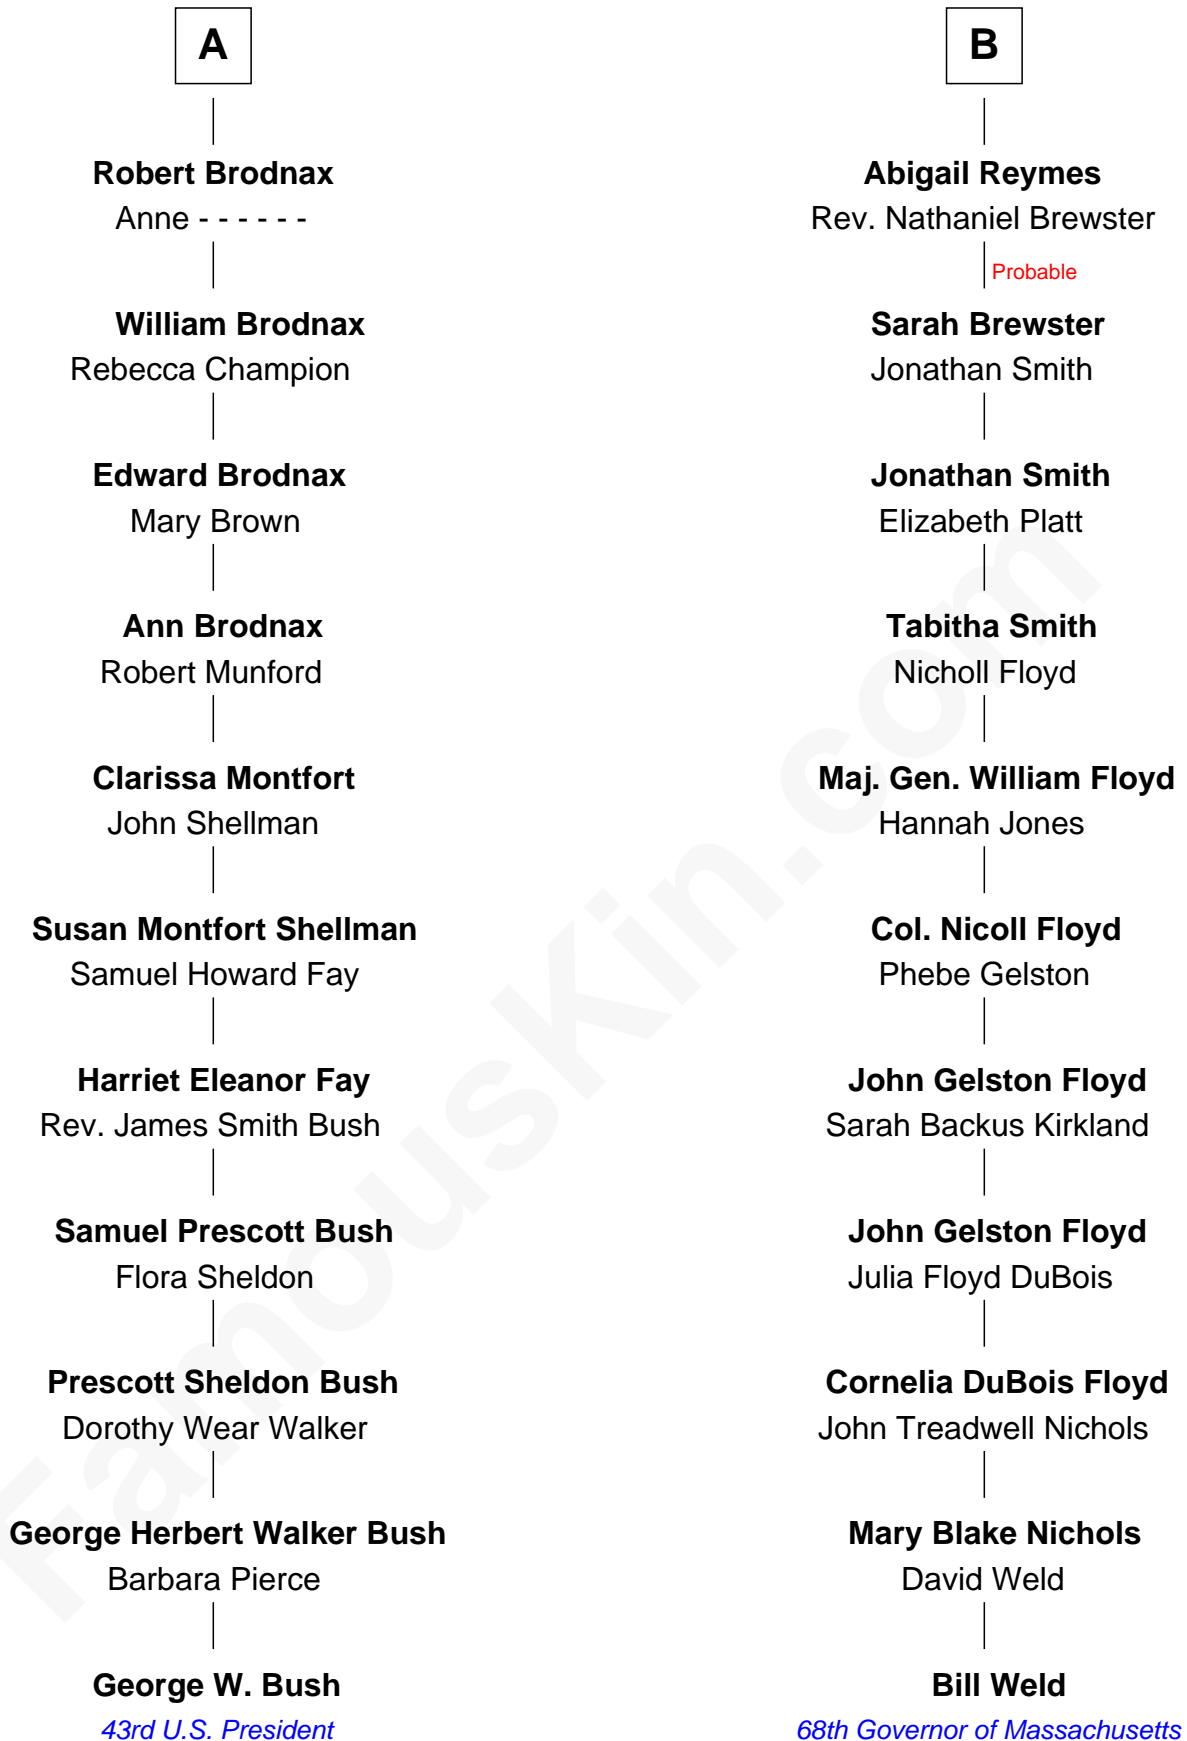

FamousKin.com Relationship Chart of

George W. Bush
43rd U.S. President

17th cousin of

Bill Weld

68th Governor of Massachusetts

Sir Thomas Hoo

with wife
Eleanor de Welles

with wife
Elizabeth Wychingham

Anne Hoo

Sir Roger Copley

Anne Hoo

Sir Geoffrey Boleyn

Eleanor Copley

Sir Thomas West

Sir William Boleyn

Margaret Butler

Barbara West

Sir John Guilford

Sir Edward Boleyn

Anne Tempest

Elizabeth Guilford

Sir William Cromer

Elizabeth Boleyn

Thomas Payne

Dorothy Beresford

John Brodnax

John Reymes

Frances - - - - -

A

B

Bill Weld photo by [Marc Nozell](#) ([CC BY-SA 2.0](#))