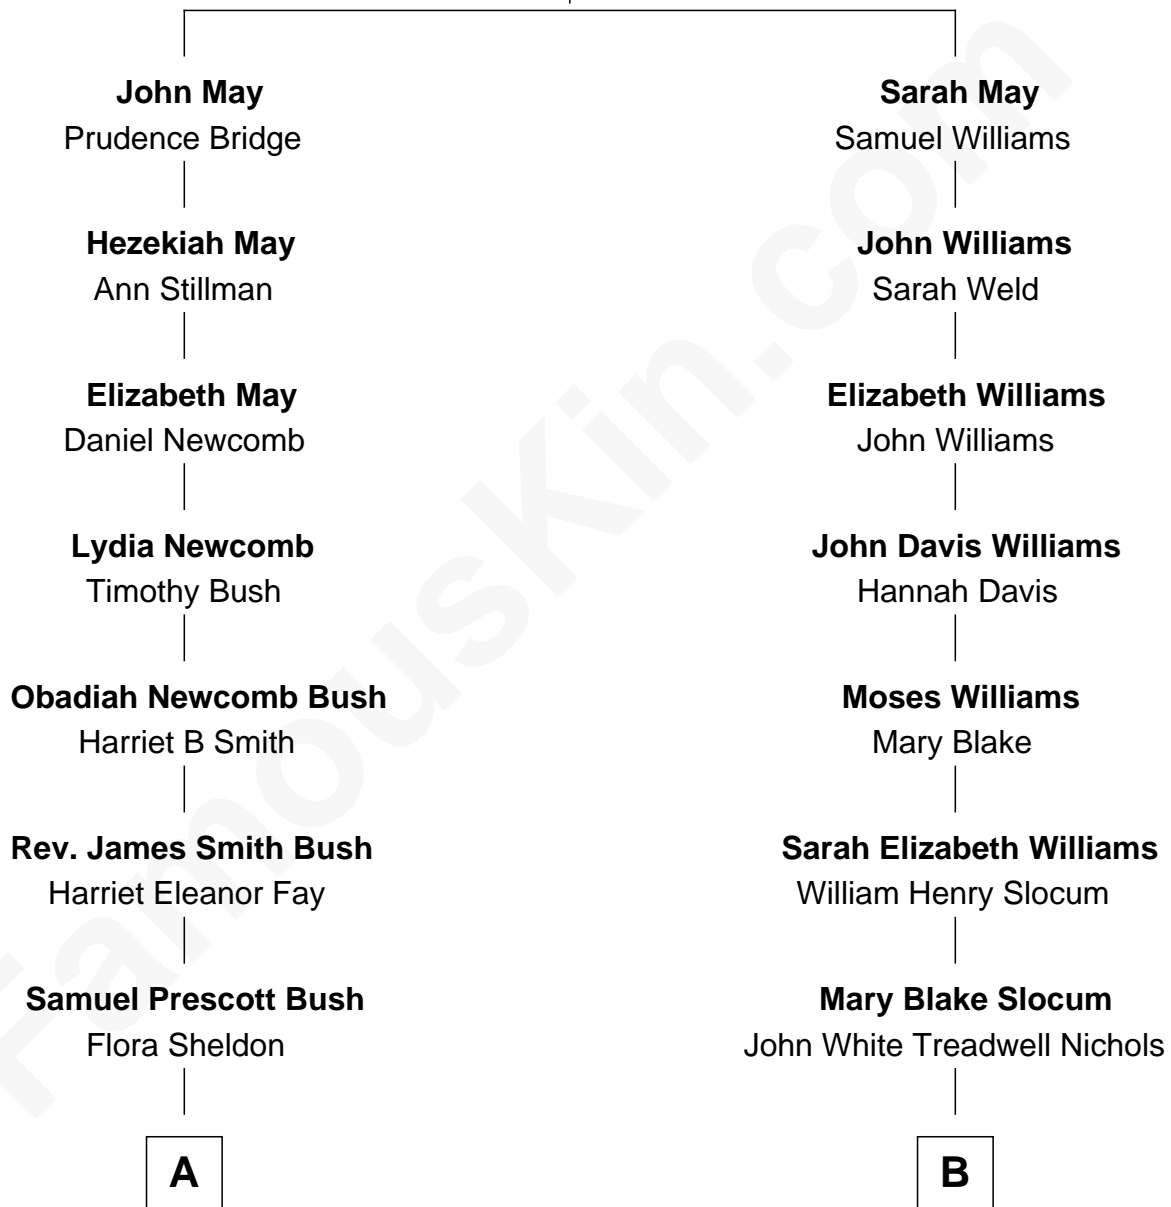

FamousKin.com Relationship Chart of

George W. Bush

43rd U.S. President

9th cousin of

Bill Weld

68th Governor of Massachusetts

John May
Sarah Brewer

FamousKin.com