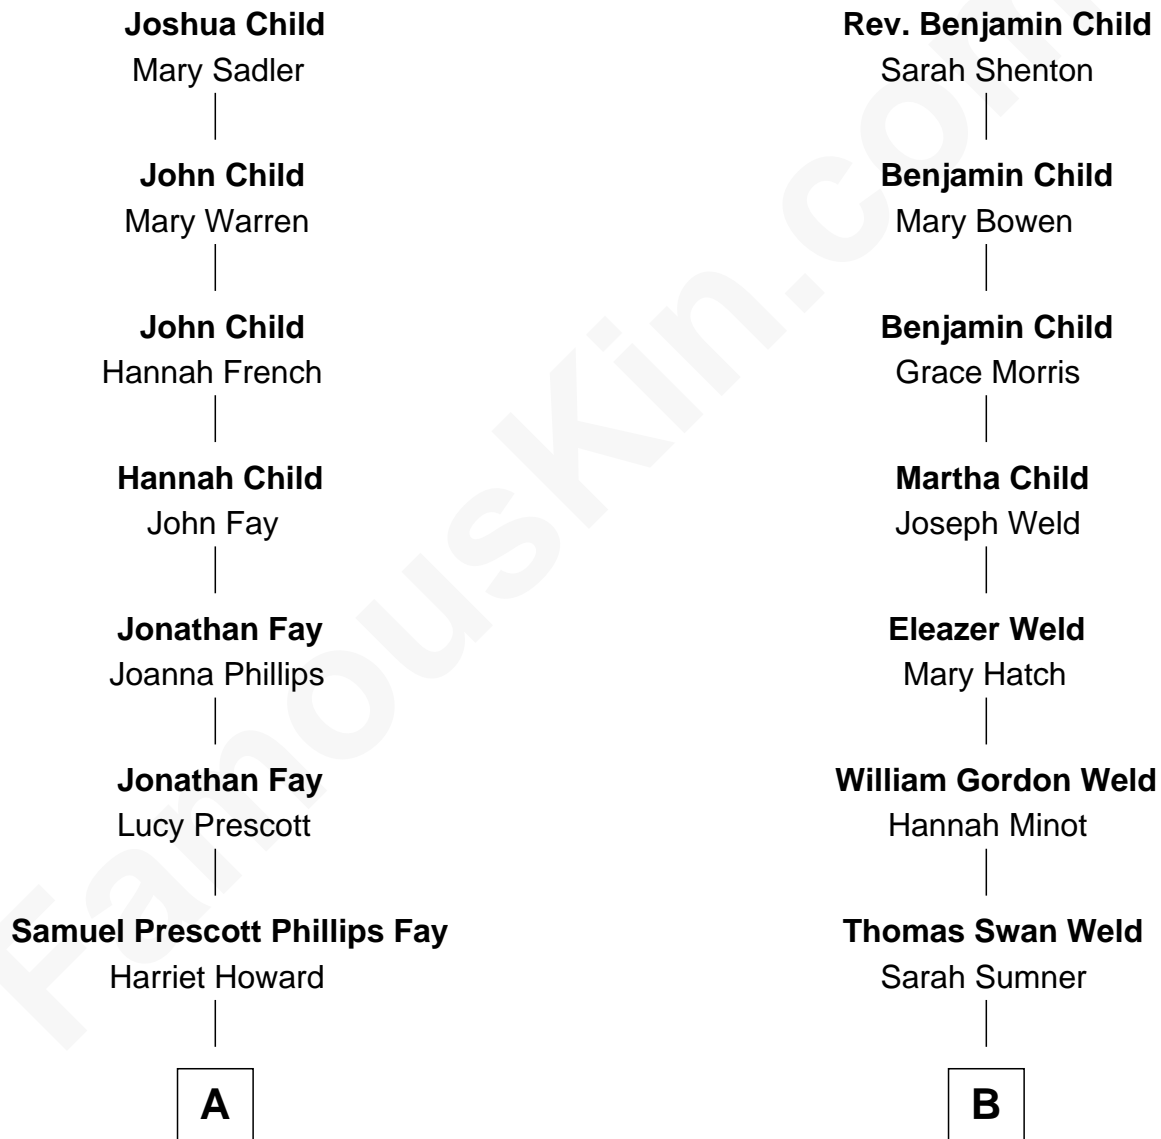

# FamousKin.com Relationship Chart of

**George W. Bush**

*43rd U.S. President*

10th cousin 2 times removed of

**Bill Weld**

*68th Governor of Massachusetts*

**Wolston Child**

Ellen Empson

**A**

**Samuel Howard Fay**  
Susan Montfort Shellman

**Harriet Eleanor Fay**  
Rev. James Smith Bush

**Samuel Prescott Bush**  
Flora Sheldon

**Prescott Sheldon Bush**  
Dorothy Wear Walker

**George Herbert Walker Bush**  
Barbara Pierce