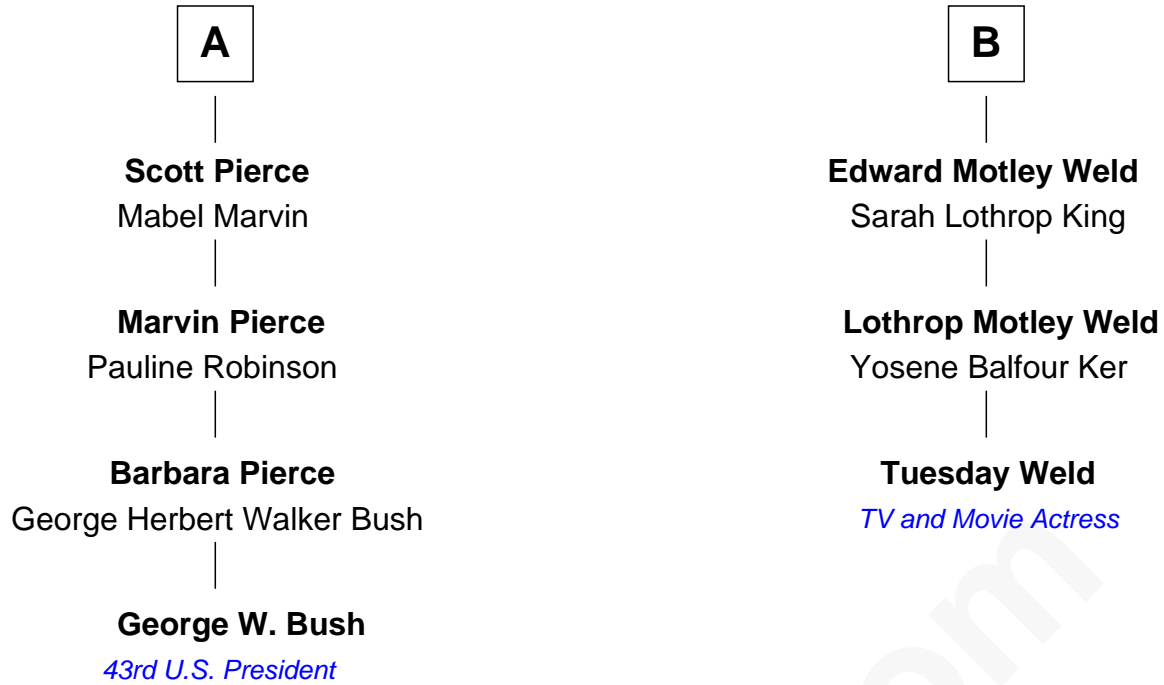

# FamousKin.com Relationship Chart of

**George W. Bush**  
43rd U.S. President

9th cousin 1 time removed of

**Tuesday Weld**  
TV and Movie Actress

**Richard Thayer**  
Dorothy Mortimore

FamousKin.com