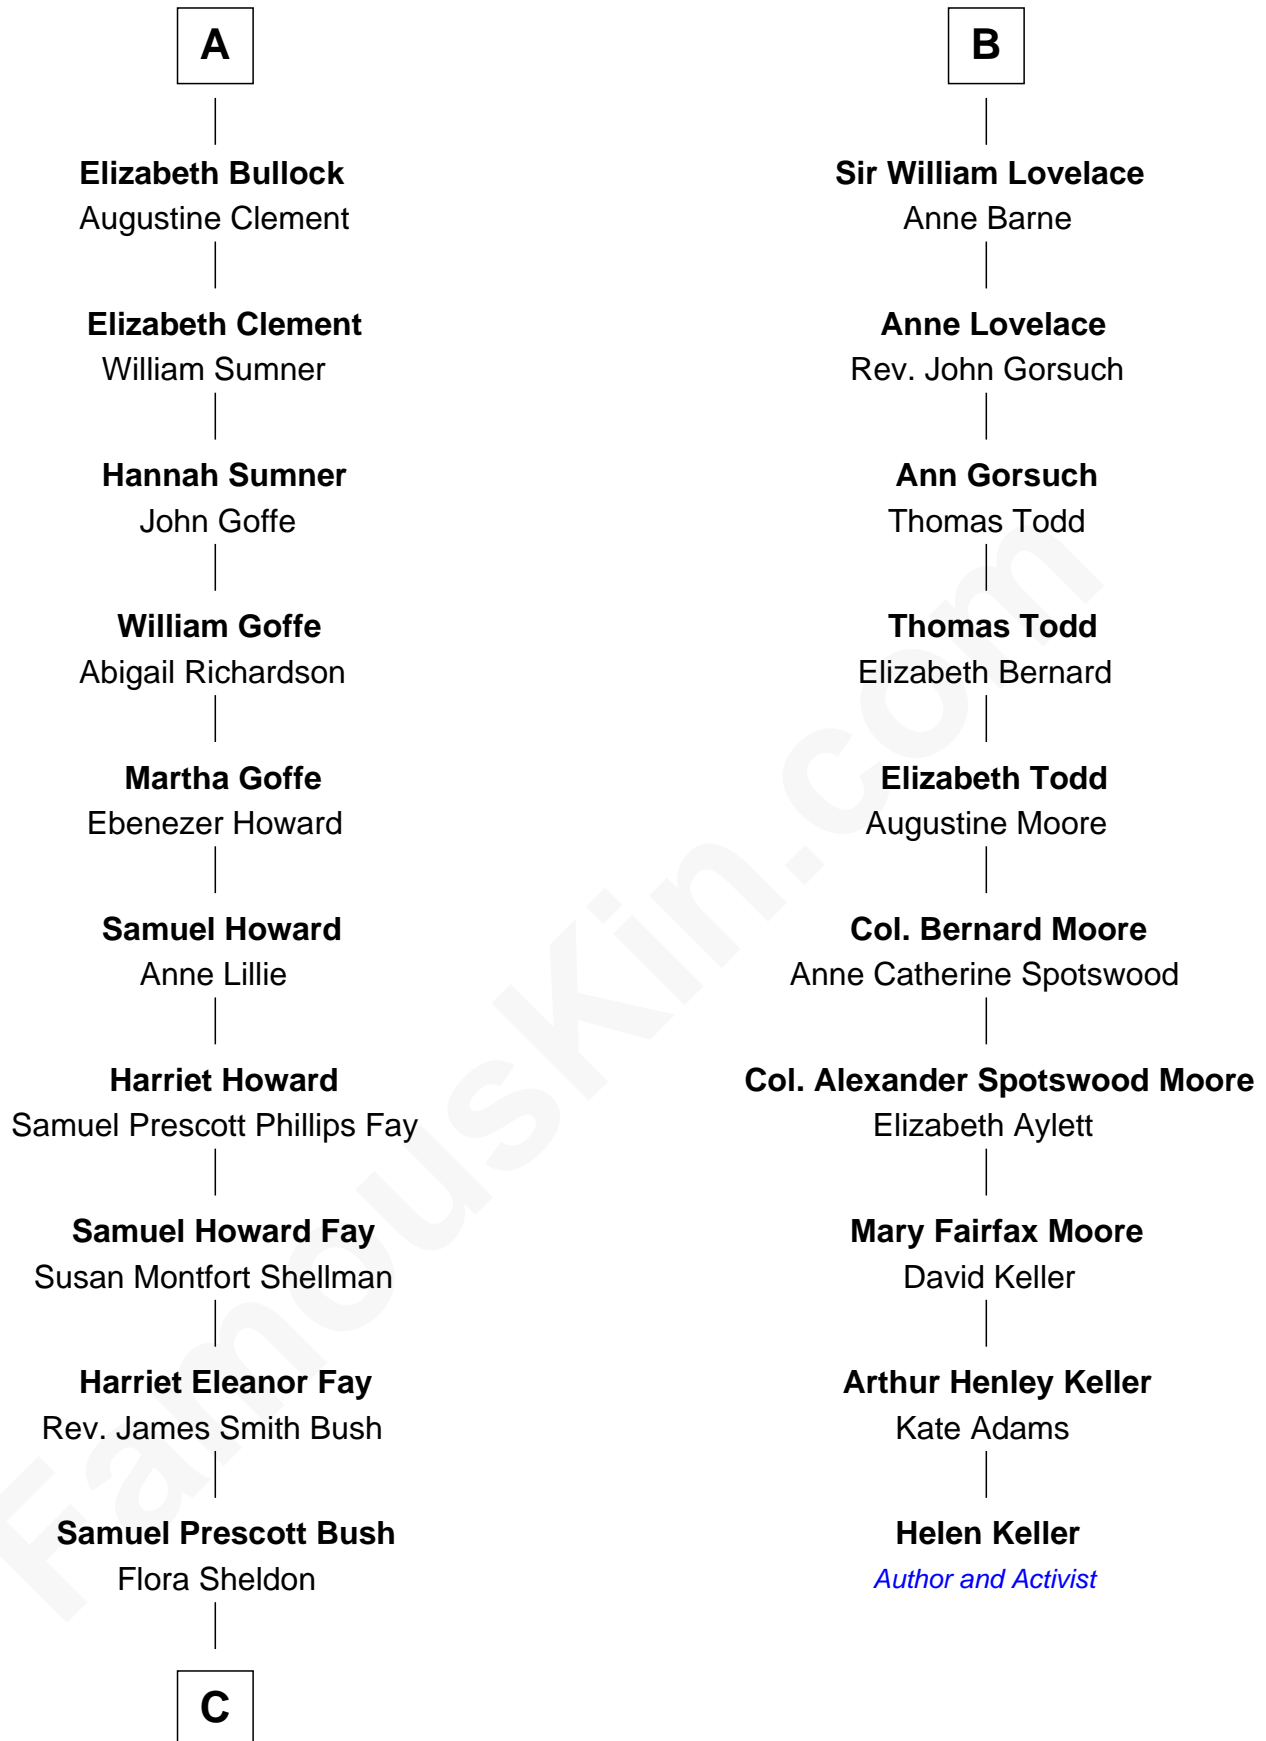

FamousKin.com
Relationship Chart of
George W. Bush
43rd U.S. President

16th cousin 3 times removed of
Helen Keller
Author and Activist

Sir Richard Sergeaux
 Philippe Fitzalan

Alice Sergeaux
 Sir Richard de Vere

Anne Pashley
 Edward Tyrrell

Philippa Tyrrell
 Thomas Cornwallis

Sir William Cornwallis
 Elizabeth Stanford

Affra Cornwallis
 Sir Anthony Aucher

Edward Aucher
 Mabel Wroth

Elizabeth Aucher
 Sir William Lovelace

B

C

—
Prescott Sheldon Bush

Dorothy Wear Walker

—
George Herbert Walker Bush

Barbara Pierce

—
George W. Bush

43rd U.S. President