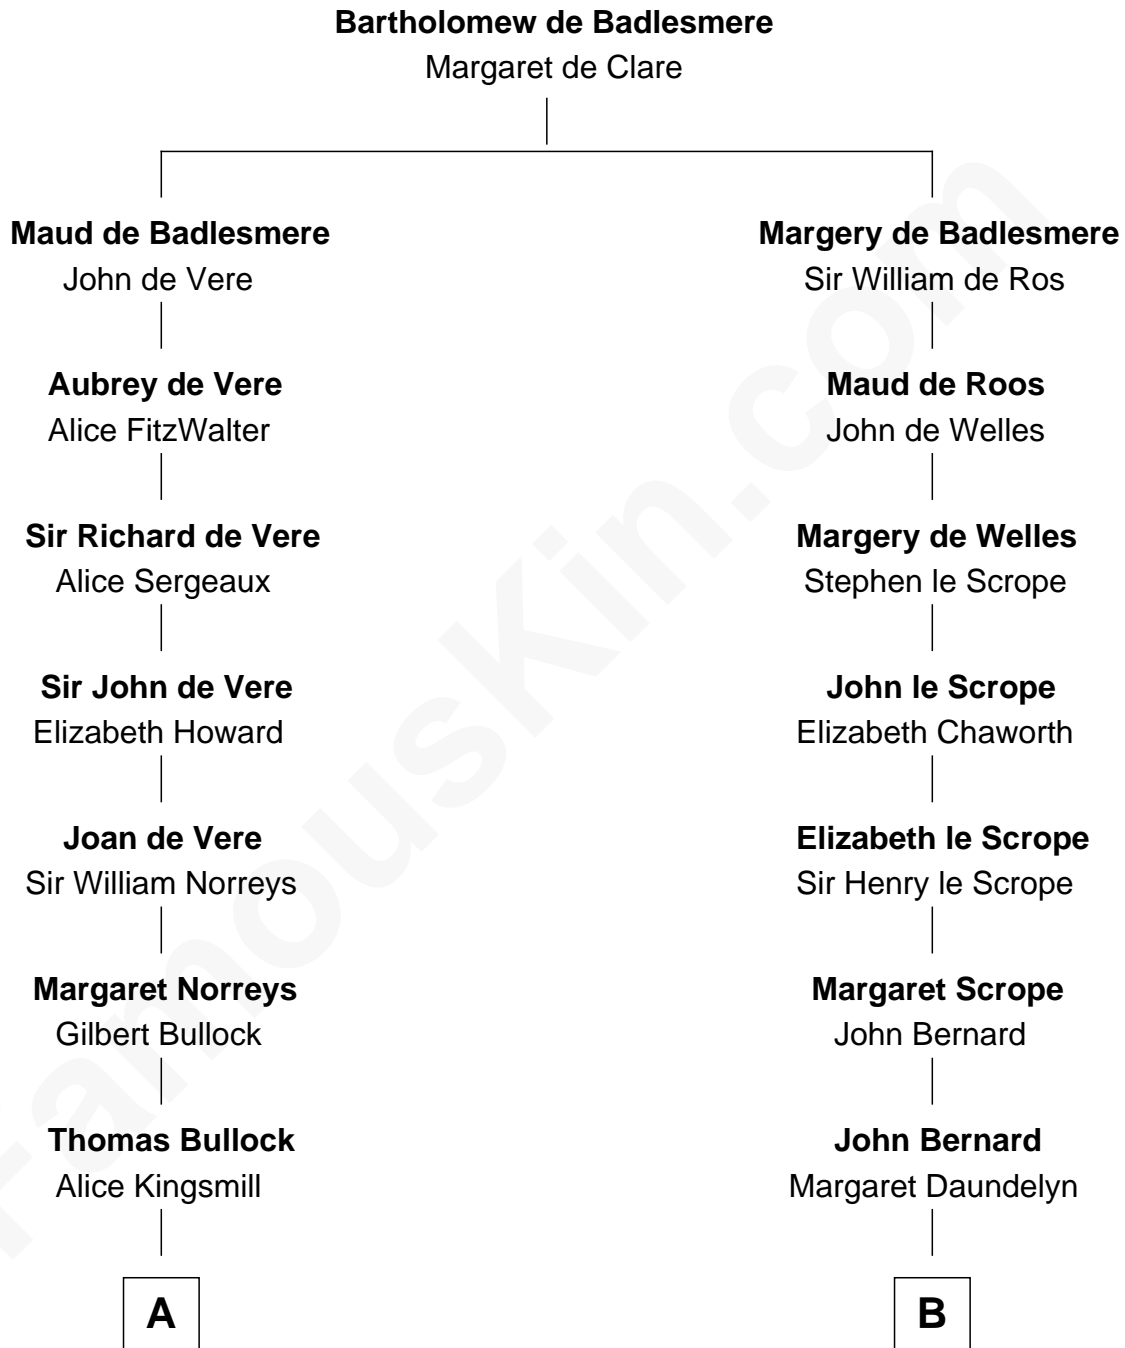

**FamousKin.com**  
**Relationship Chart of**  
**George W. Bush**  
*43rd U.S. President*

**17th cousin 4 times removed of**  
**Helen Keller**  
*Author and Activist*

**C**

**Harriet Eleanor Fay**  
Rev. James Smith Bush

**Samuel Prescott Bush**  
Flora Sheldon

**Prescott Sheldon Bush**  
Dorothy Wear Walker

**George Herbert Walker Bush**  
Barbara Pierce

**George W. Bush**  
*43rd U.S. President*

FamousKin.com