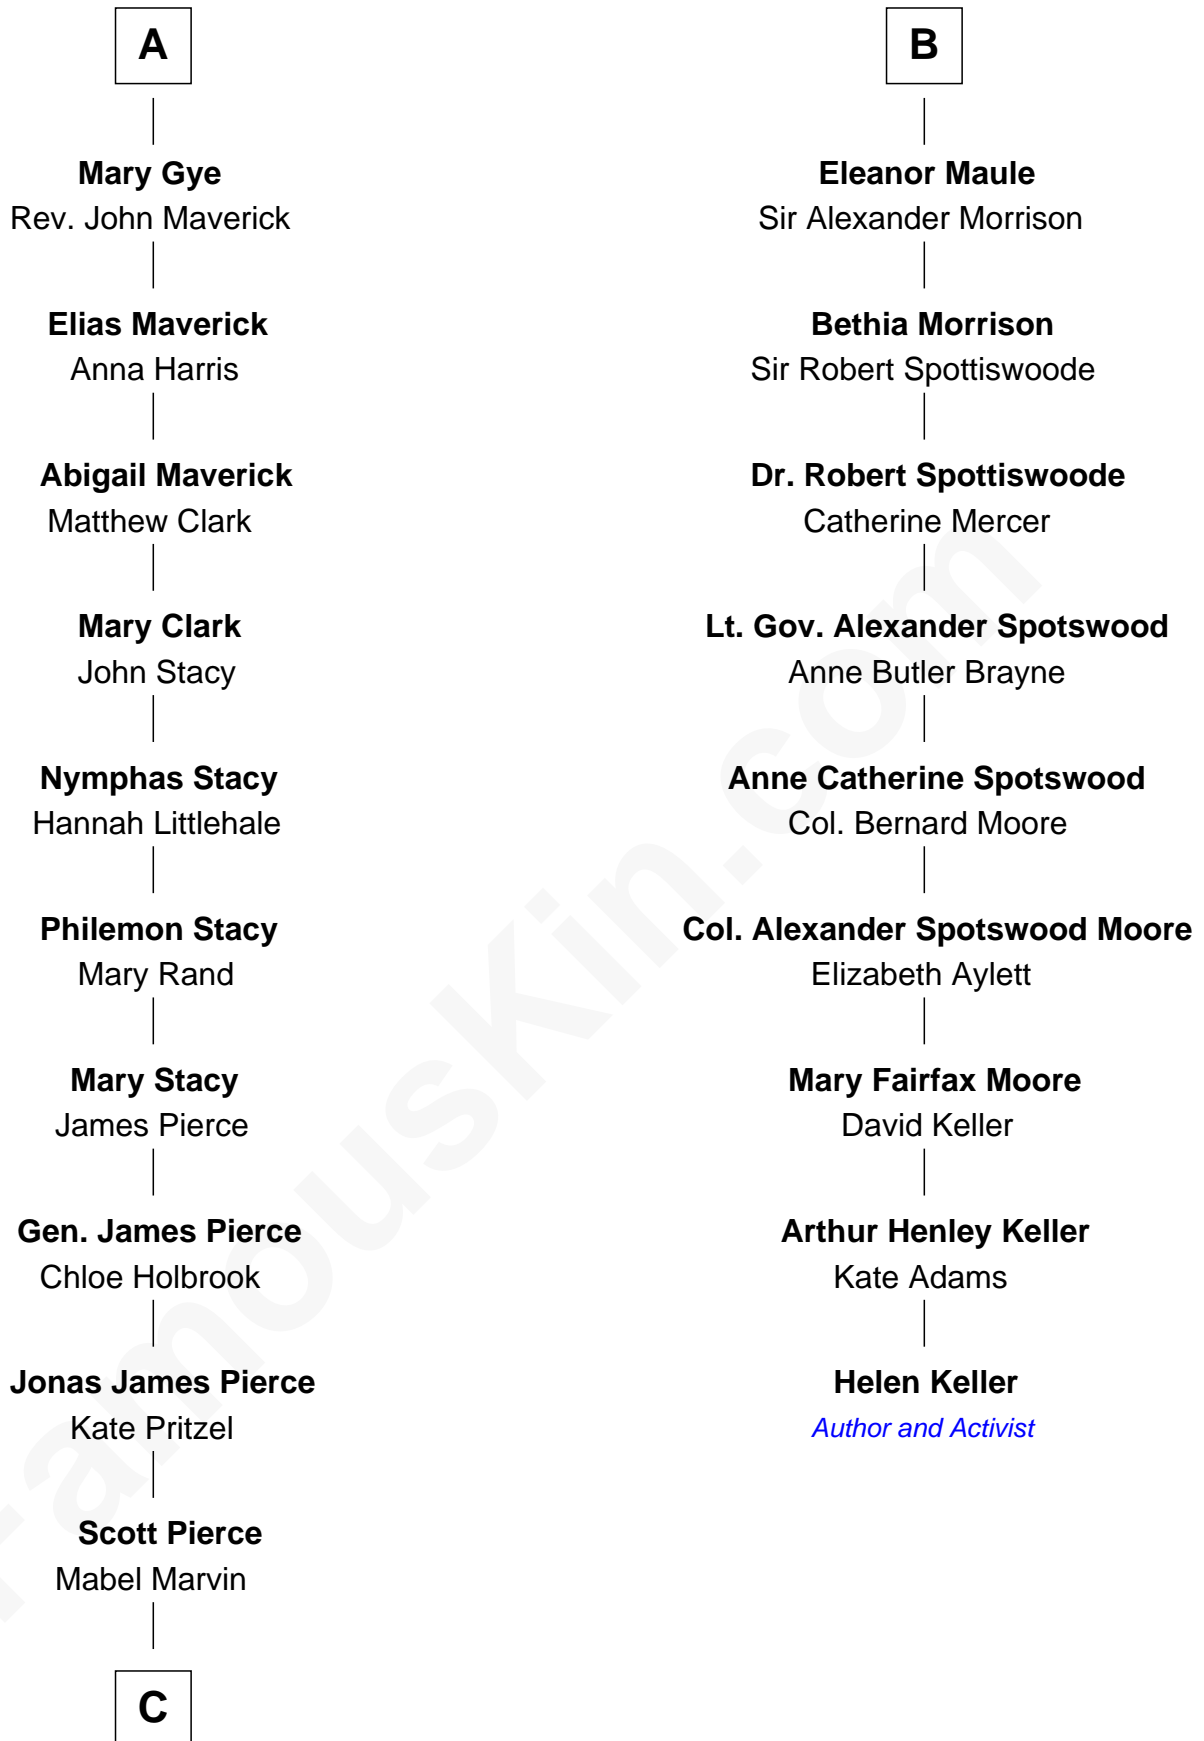

FamousKin.com
Relationship Chart of
George W. Bush
43rd U.S. President

15th cousin 4 times removed of
Helen Keller
Author and Activist

C

—
Marvin Pierce
Pauline Robinson

—
Barbara Pierce
George Herbert Walker Bush

—
George W. Bush
43rd U.S. President

FamousKin.com