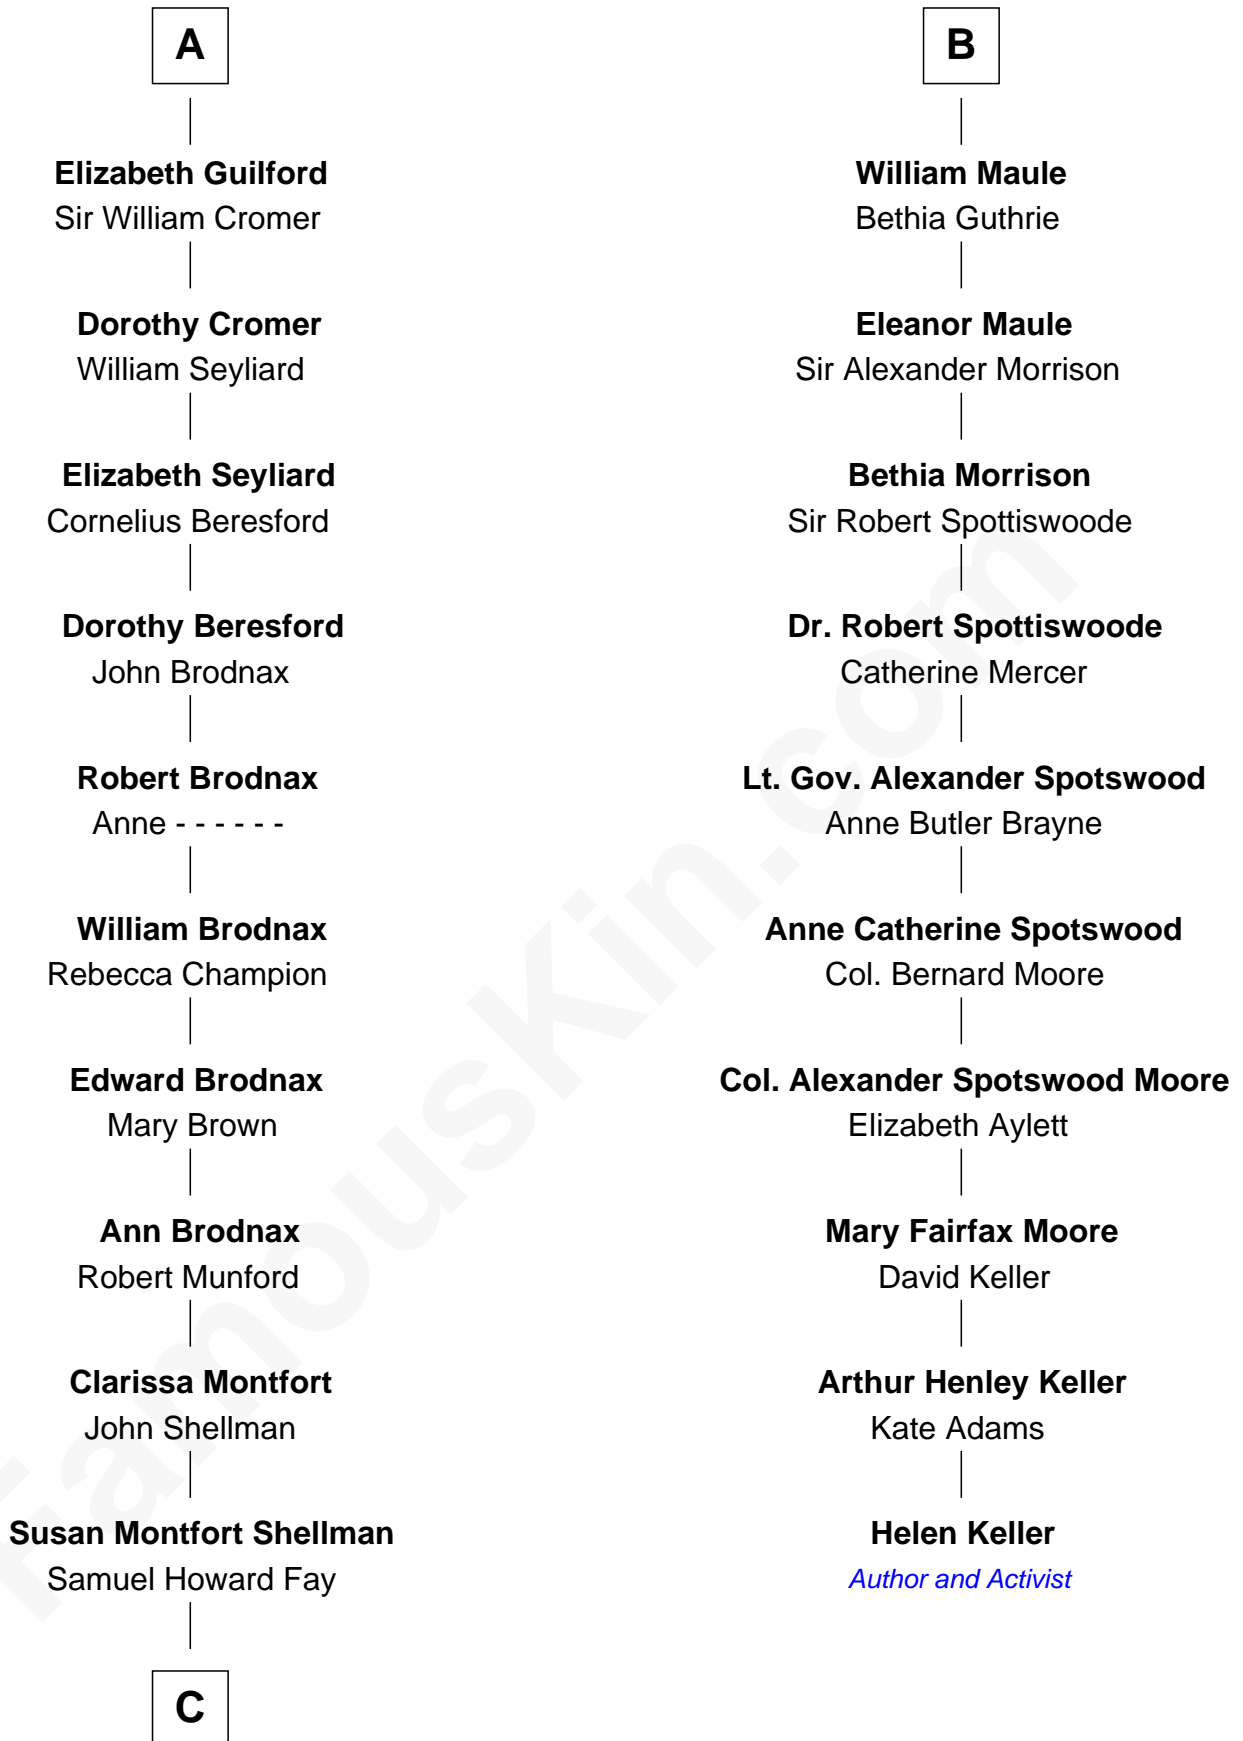

FamousKin.com Relationship Chart of

George W. Bush

43rd U.S. President

16th cousin 5 times removed of

Helen Keller

Author and Activist

Sir Robert de Holland

Maude la Zouche

Margaret de Holland

Sir John de la Warre

Roger de la Warre

Eleanor Mowbray

Joan de la Warre

Sir Thomas West

Sir Reynold West

Margaret Thorley

Eleanor Sinclair

Jean Stewart

James Arbuthnott

Isabel Arbuthnott

Sir Robert Maule

B

C

Harriet Eleanor Fay
Rev. James Smith Bush

Samuel Prescott Bush
Flora Sheldon

Prescott Sheldon Bush
Dorothy Wear Walker

George Herbert Walker Bush
Barbara Pierce

George W. Bush
43rd U.S. President

FamousKin.com