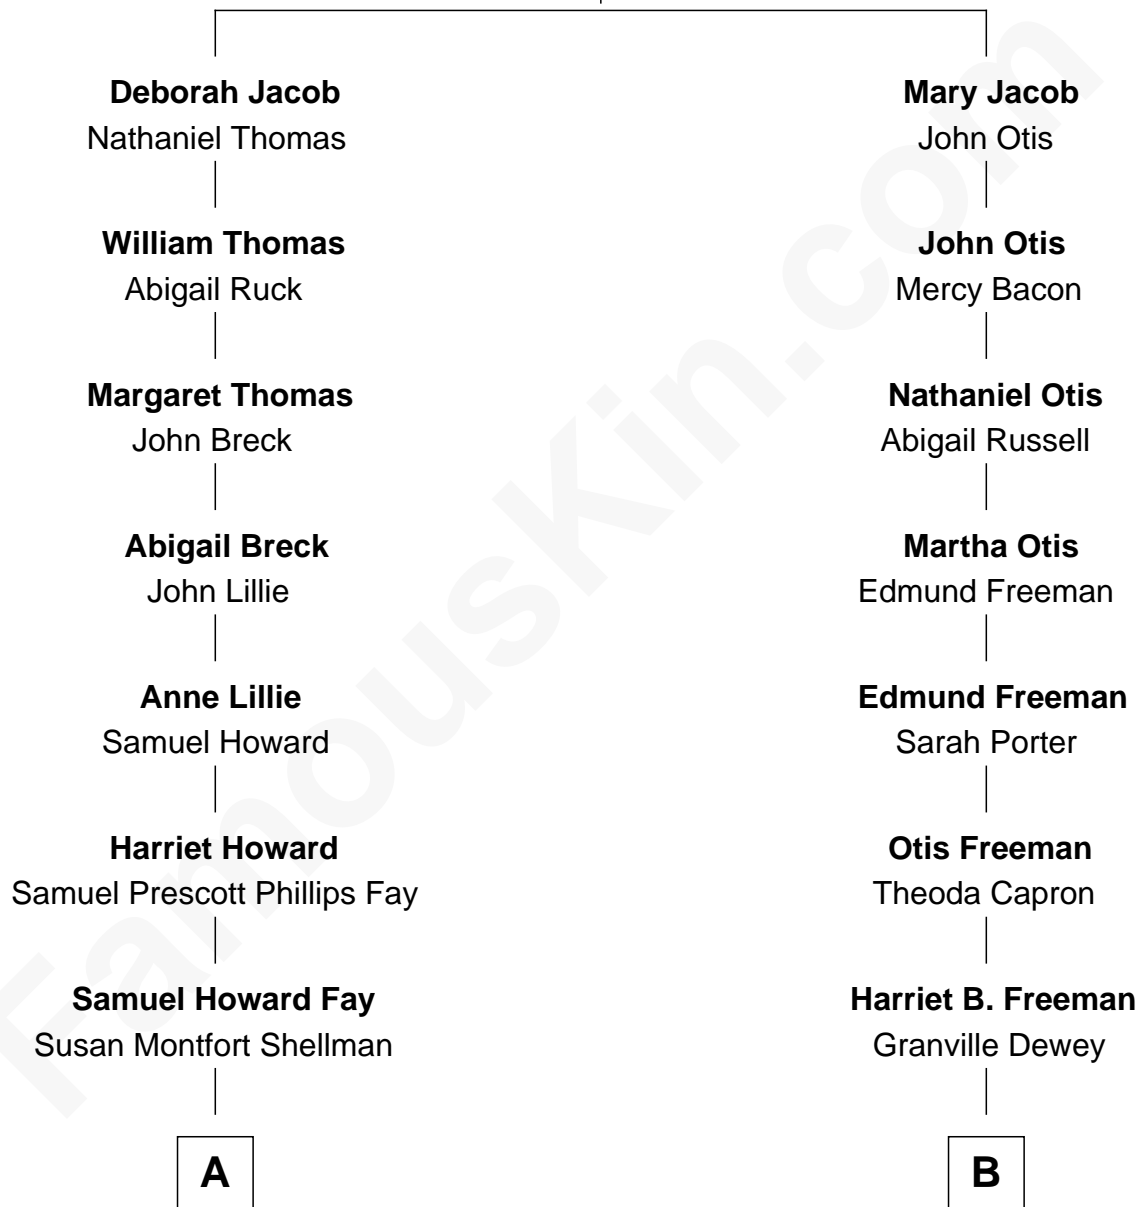

FamousKin.com Relationship Chart of

George W. Bush

43rd U.S. President

9th cousin 2 times removed of

Thomas Edmund Dewey

47th Governor of New York

Nicholas Jacob

Mary Gilman

A

Harriet Eleanor Fay
Rev. James Smith Bush

Samuel Prescott Bush
Flora Sheldon

Prescott Sheldon Bush
Dorothy Wear Walker

George Herbert Walker Bush
Barbara Pierce

George W. Bush
43rd U.S. President

B

George Martin Dewey
Emma Bingham

George Martin Dewey
Annie L. Thomas

Thomas Edmund Dewey
47th Governor of New York

FamousKin.com