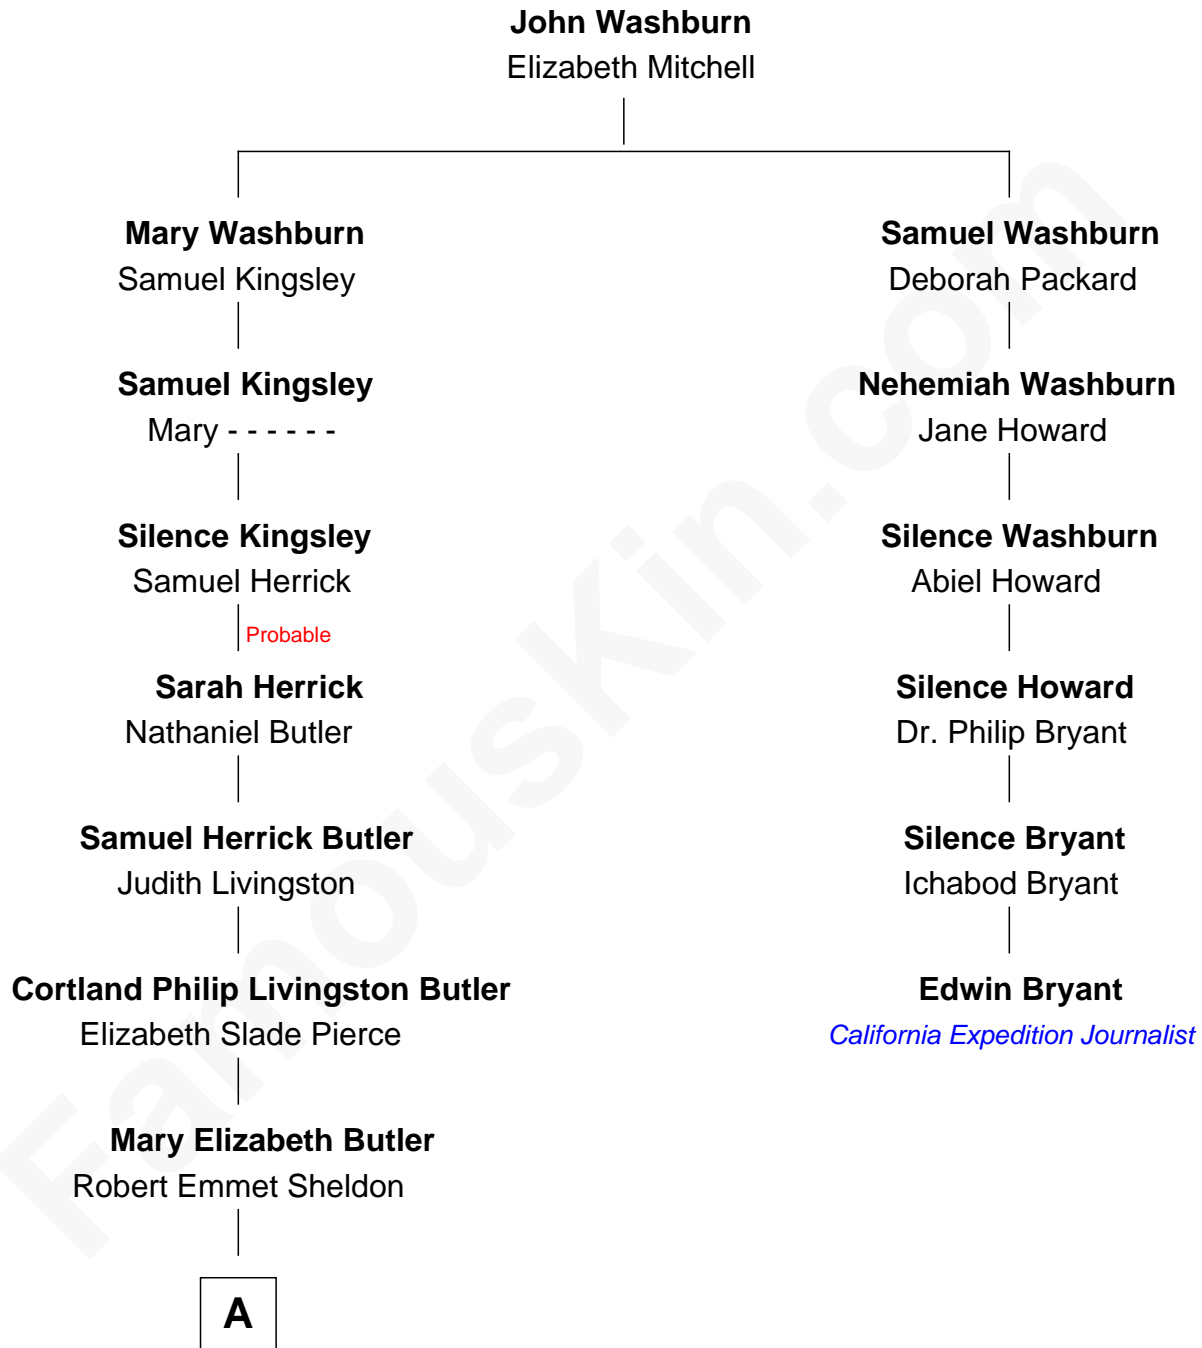

FamousKin.com Relationship Chart of

George W. Bush

43rd U.S. President

5th cousin 5 times removed of

Edwin Bryant

California Expedition Journalist

A

—
Flora Sheldon
Samuel Prescott Bush

—
Prescott Sheldon Bush
Dorothy Wear Walker

—
George Herbert Walker Bush
Barbara Pierce

—
George W. Bush
43rd U.S. President

FamousKin.com