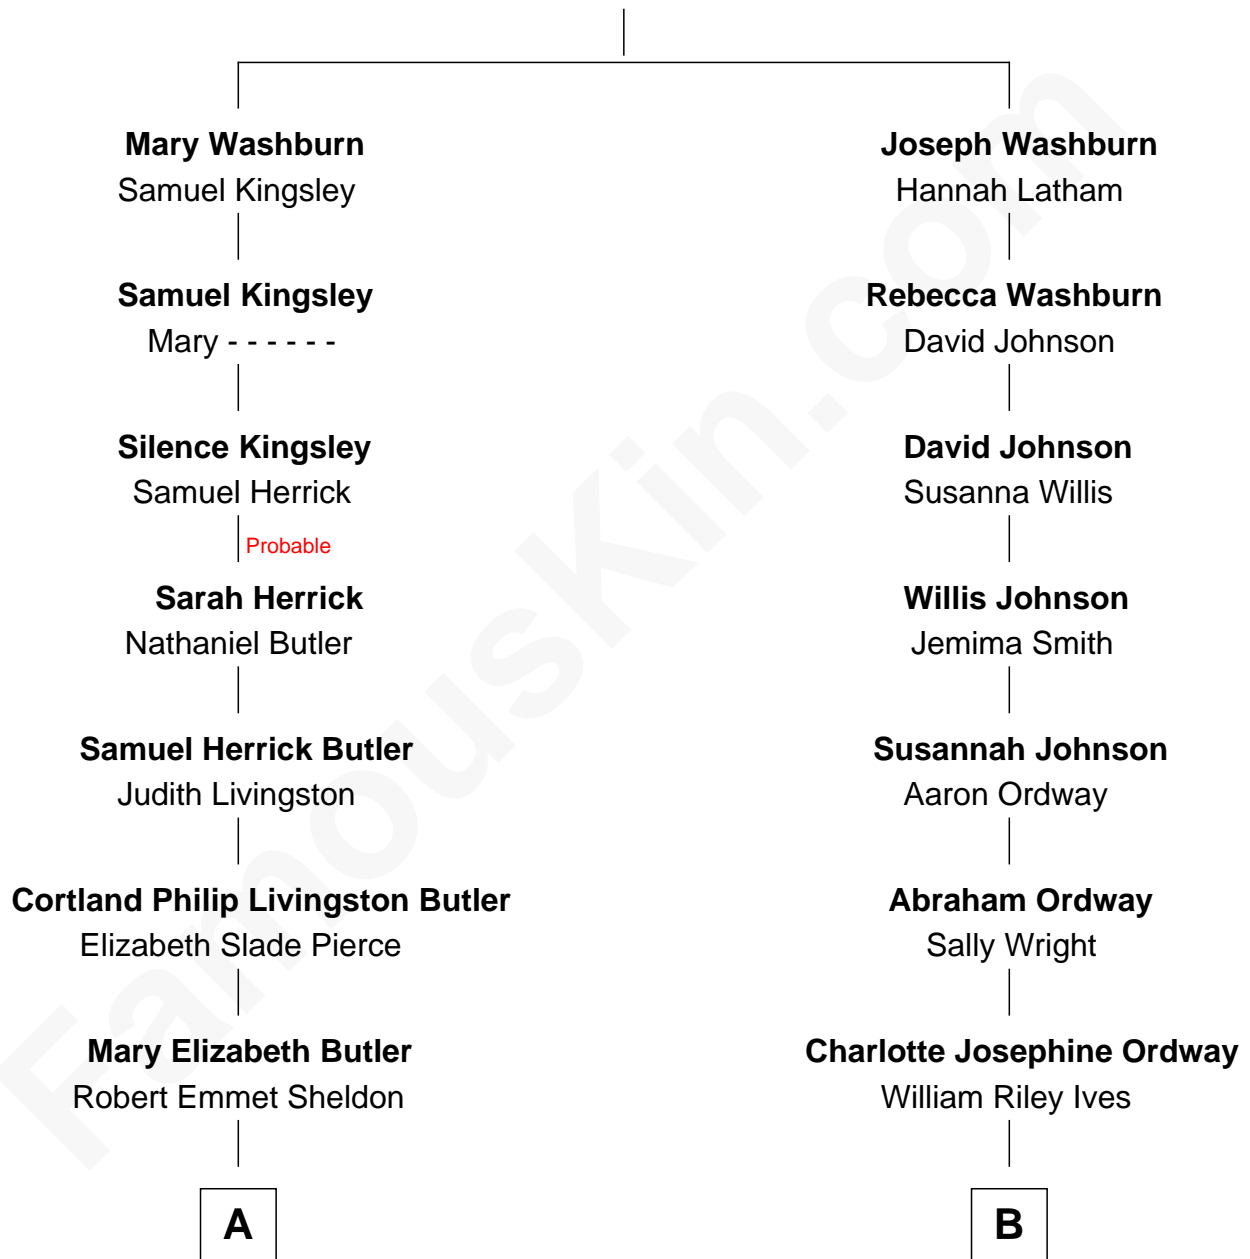

FamousKin.com

Relationship Chart of

George W. Bush

43rd U.S. President

8th cousin 2 times removed of

Burl Ives
Singer and Actor

John Washburn
Elizabeth Mitchell

FamousKin.com