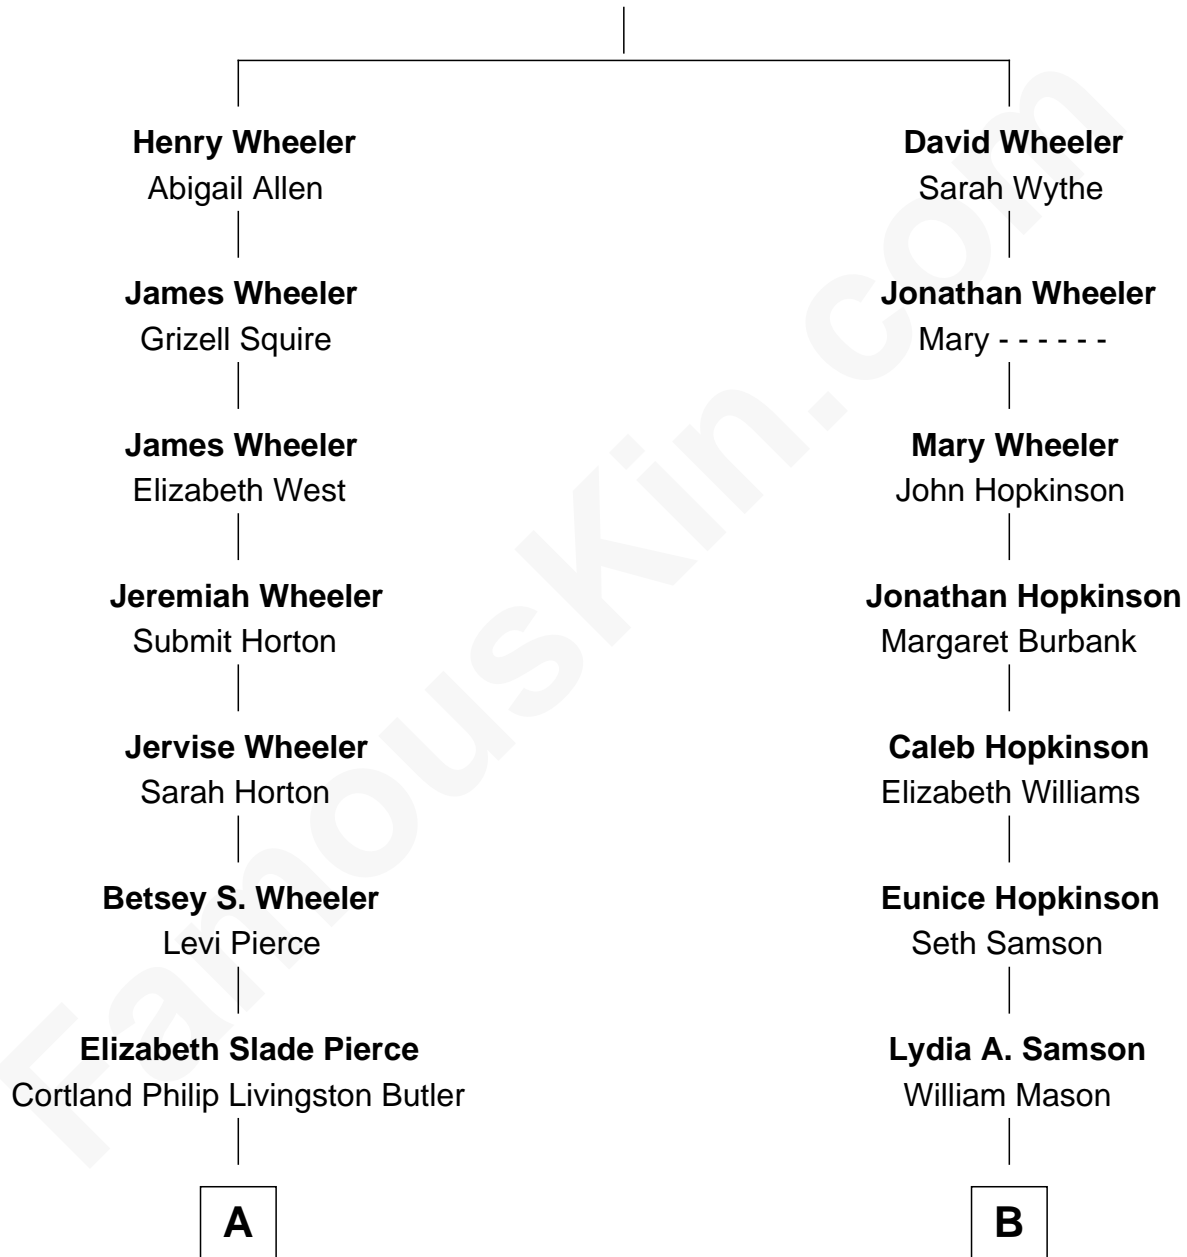

FamousKin.com Relationship Chart of

George W. Bush
43rd U.S. President

11th cousin 1 time removed of

Kate Capshaw
Movie Actress

John Wheeler
Agnes Yeoman

A

Mary Elizabeth Butler
Robert Emmet Sheldon

Flora Sheldon
Samuel Prescott Bush

Prescott Sheldon Bush
Dorothy Wear Walker

George Herbert Walker Bush
Barbara Pierce

George W. Bush
43rd U.S. President

B

Seth Mason
Syrene Hanon

Olive Adelia Mason
Marcus Fred Roberts

Myron Eugene Roberts
Pearl Ethel Pugh

Evelyn Beryl Roberts
Eldon W. Simon

Beverly Sue Simon
Edwin Leon Nail

Kate Capshaw
Movie Actress