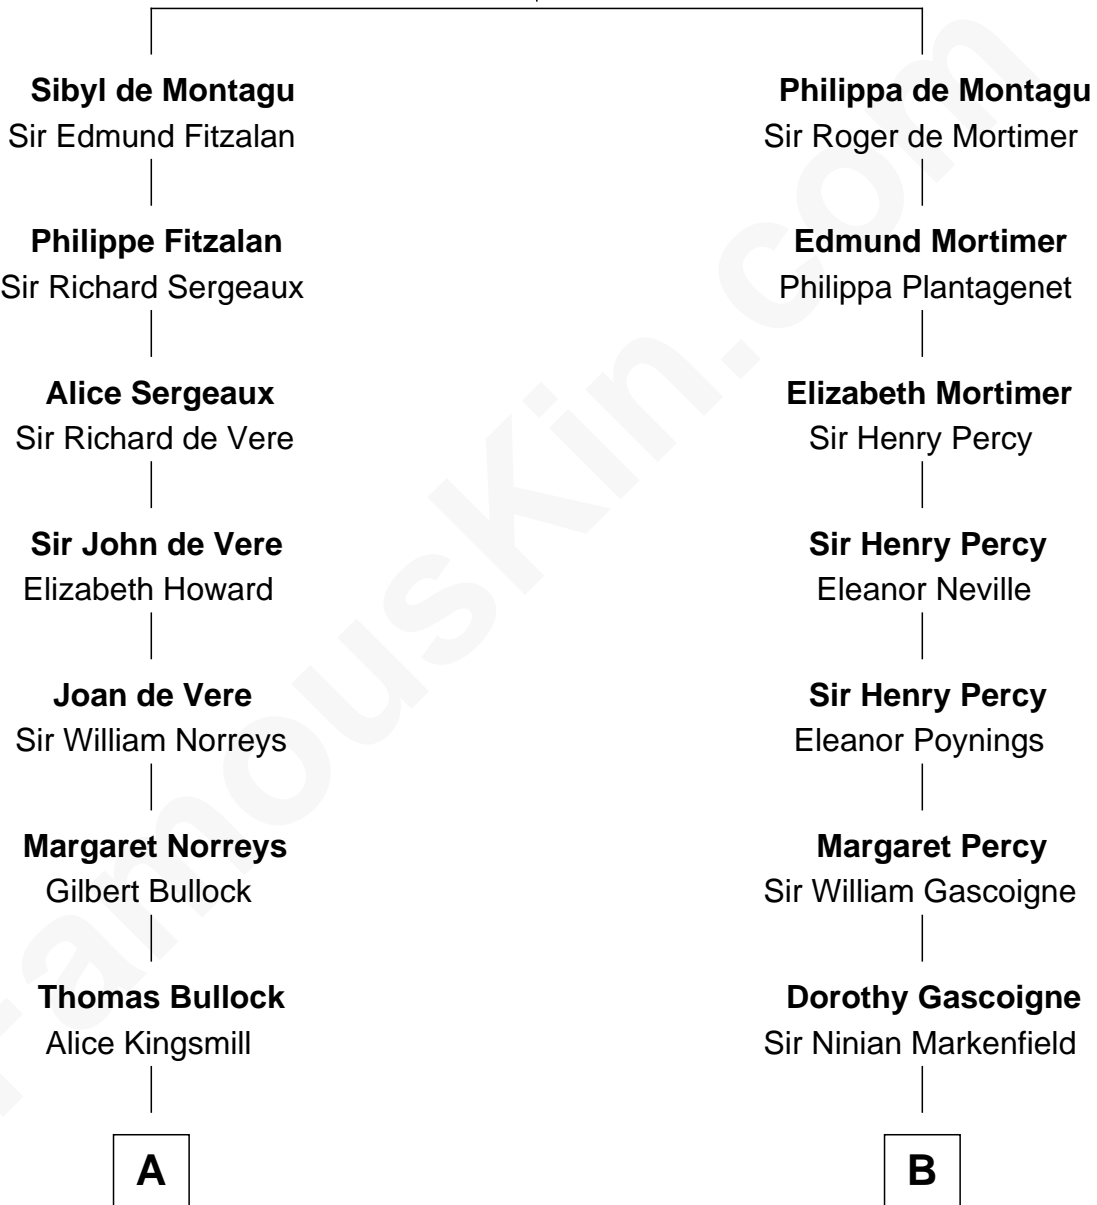

FamousKin.com
Relationship Chart of
George W. Bush
43rd U.S. President

19th cousin 2 times removed of
Leverett Saltonstall
55th Governor of Massachusetts

William de Montagu
 Katherine de Grandison

C

Harriet Eleanor Fay
Rev. James Smith Bush

Samuel Prescott Bush
Flora Sheldon

Prescott Sheldon Bush
Dorothy Wear Walker

George Herbert Walker Bush
Barbara Pierce

George W. Bush
43rd U.S. President

D

Leverett Saltonstall
Rose Smith Lee

Richard Middlecott Saltonstall
Eleanor Brooks

Leverett Saltonstall
55th Governor of Massachusetts

FamousKin.com